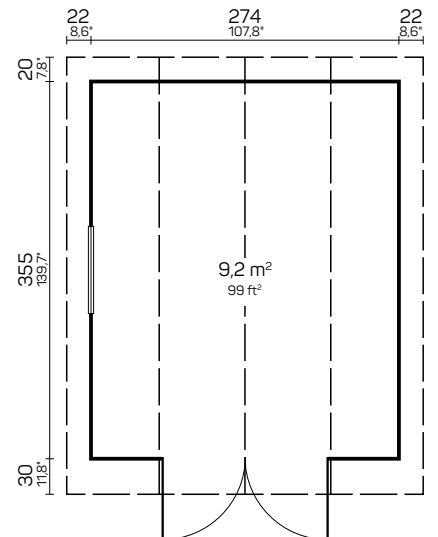

COLORADO

Art 122082

294×355 cm 115.7×138.7"	274×335 cm 107.8×131.8"	28 mm 1 1/8"	194 cm 76.3"	268 cm 105.5"	9.2 m² 99 ft²	14.6 m² 157.1 ft²	ca. 21.1 m³ ca. 745.1 ft³	40/17° 40/17°
30 cm 11.8"	18+18 mm 0.7"+0.7"	1425×1835 mm 56.1×72.2"	765×990 mm 30.1×38.9"	386×108×52 cm 151.9"×42.5"×20.4" ca. 711 kg ca. 1567 lb