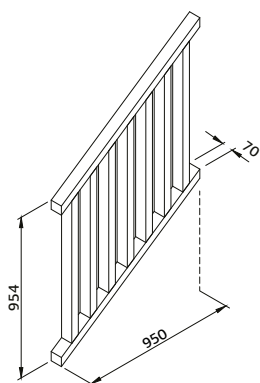

PALMAKO FENCE FOR STAIRS TORA 17

ARTICLE NUMBER: 100579