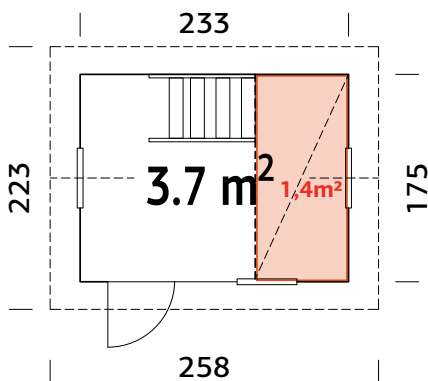

PALMAKO KIDS TOM 3,8 m²

ARTICLE NUMBER: 101091

Ready-made wall elements.