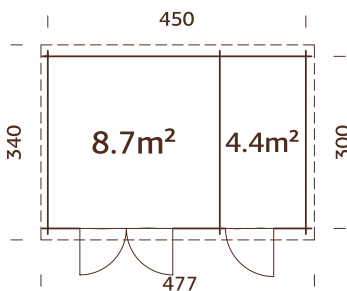

PALMAKO CABIN ELLA 13,1 m²

ARTICLE NUMBER: 108218

under 2,5m

TREATMENT OPTIONS

108219
brown dip

108220
grey dip

108221
clear white dip

28 mm

A: 199 cm
B: 214 cm

NB! Floor is an optional extra! 19 mm

MODEL SPECIFICATIONS

Log measurements:

470x320 cm

Volume: 26,8 m³

Door/window type: Garden

Window glass:

Real glass, 4 mm

Door glass: Toughened

glass, 4 mm

Door opening

measurements: 151x175 cm

Door sill: low, covered with

stainless steel

Roof boards: 19 mm

Roof area: 15,8 m²

Roof gradient: 2,2°

Gross ground area: 13,5 m²

OPTIONAL

Floor, roofing felt (underlayer): 3 rolls, SBS roofing material: 3 rolls, roofing nails, EPDM, rain gutters, additional door. See Optional Products p. 256-273 for details.