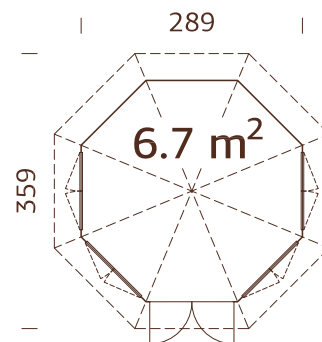

Double glazed.
Ready-made wall and roof elements.

28 mm

A: 215 cm
B: 310 cm

Included
19 mm