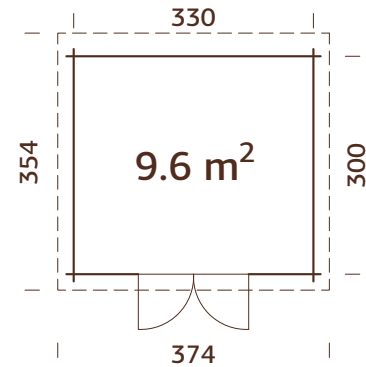

PALMAKO CABIN ELSA 9,6 m²

ARTICLE NUMBER: 101552

under
2,5m

MODEL SPECIFICATIONS

Log measurements:

350x320 cm

Volume: 20,4 m³

Door/window type: Garden

Door/window glass:

Real glass, 4 mm

Door opening

measurements: 140x180 cm

Door sill: low, covered with stainless steel

Roof boards: 19 mm

Roof area: 13,2 m²

Roof gradient: 0,9°

Gross ground area: 9,9 m²

OPTIONAL

Floor, roofing felt (underlayer): 3 rolls, SBS roofing material: 3 rolls, roofing nails, EPDM, rain gutters, canopy roof, additional door and window. See Optional Products p. 256-273 for details.

TREATMENT OPTIONS

101553
brown dip

28 mm

101555
grey dip

A: 211 cm
B: 221 cm

101554
clear white dip

NB! Floor is an optional extra! 19 mm