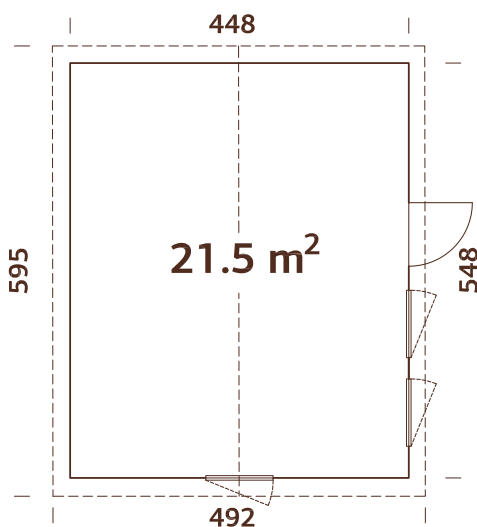

MODEL SPECIFICATIONS

Wall measurements:

448x548 cm

Volume: 55,4 m³

Door/window type: Summer

Door/window glass:

Double glass, 3-9-3 mm

Window opening