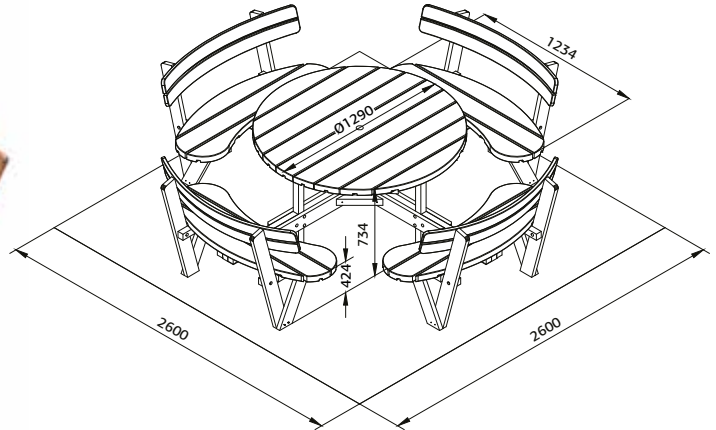

Measurements: 274x274 cm

Height: 73 cm

TREATMENT OPTIONS

100797

green pressure-treated

PALMAKO TABLE WITH BENCHES OLIVER

ARTICLE NUMBER: 100791

44 mm