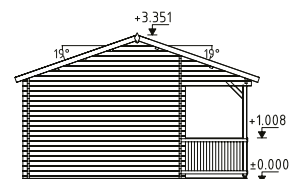

See Optional Products p. 256-273 for details.

Double glazed.

Terrace boards are treated.

44 mm

A: 239 cm
B: 335 cm

Included
19 mm

PALMAKO COTTAGE SANDRA 29,9 m²

ARTICLE NUMBER: 106214