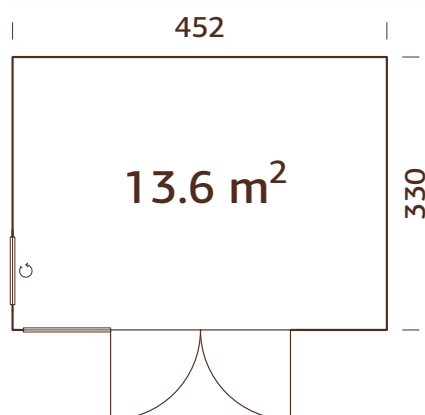

PALMAKO NORDIC HOUSE SOLVEIG 13,6 m²

ARTICLE NUMBER: 101203

MODEL SPECIFICATIONS

Wall measurements: 452x330 cm

Volume: 30,2 m³

Door/window type: Summer

Door/window glass:

Double toughened glass, 4-9-4 mm

Window opening measurements:

82x198 cm

Fixed window, measurements:

88x198 cm

Door opening measurements:

207x203 cm

Door sill: hard wood

Roof boards: 19 mm

Roof area: 15,5 m²

Roof gradient: 1,4°

Rain gutters: Included

Gross ground area: 14,9 m²

Door and window elements can be swapped. Double glazed.

Can be built in reverse!

Ready-made wall elements

with wind protection plastic!

Trendy look! Fine-sawn cladding.

Ceiling boards included.

Metal roof edge included.

88 mm

A: 238 cm

B: 281 cm

Included

28 mm

OPTIONAL

EPDM, additional door and window.

See Optional Products p. 256-273 for details.