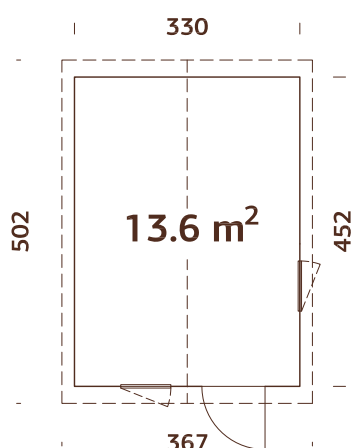

PALMAKO NORDIC HOUSE LY 13,6 m²

ARTICLE NUMBER: 101147

Door and window elements can be swapped.
Double glazed.
Ready-made wall elements
with wind protection plastic!
Trendy look! Fine-sawn cladding.

88 mm

A: 203 cm
B: 297 cm

Included
19 mm

MODEL SPECIFICATIONS

Wall measurements:

330x452 cm

Volume: 35,2 m³

Door/window type: Summer

Door/window glass:

Double glass, 3-9-3 mm

Window opening

measurements:

57x165 cm

Door opening

measurements: 78x191 cm

Door sill: hard wood

Roof boards: 19 mm

Roof area: 19,5 m²

Roof gradient: 20,0°

Gross ground area: 14,9 m²

OPTIONAL

Roofing felt (underlayer): 5 rolls, SBS roofing material: 5 rolls, shingles: 8 packs, roofing nails, rain gutters, additional door and window. See Optional Products p. 256-273 for details.