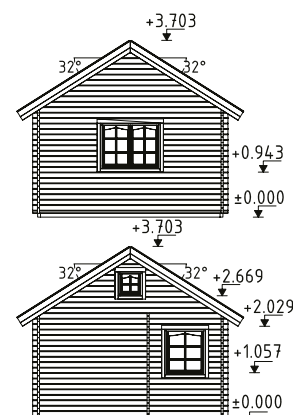

OPTIONAL

Roofing felt (underlayer): 8 rolls, SBS roofing material: 8 rolls, shingles: 15 packs, roofing nails, additional door and window.

See Optional Products p. 256-273 for details.

Double glazed.

44 mm

A: 239 cm
B: 370 cm

Included
19 mm