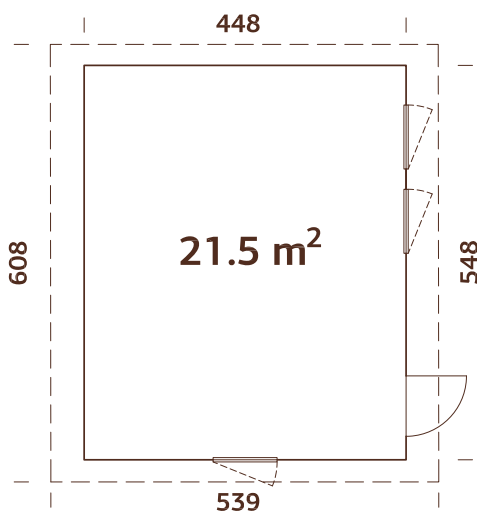

PALMAKO NORDIC+ HOUSE ANNIKA 21,5 m²

ARTICLE NUMBER: 101257

MODEL SPECIFICATIONS

Wall measurements:

448x548 cm

Volume: 55,0 m³

Door/window type: Summer

Door/window glass:

Double glass, 3-9-3 mm

Window opening

measurements: 57x165 cm

Door opening

measurements: 78x191 cm

Door sill: hard wood

Roof boards: 19 mm

Roof area: 33,2 m²

Roof gradient: 7,0°

Gross ground area: 24,6 m²

OPTIONAL

Roofing felt (underlayer): 6 rolls, SBS roofing material: 6 rolls, roofing nails, rain gutters, additional door and window, additional door and window, single window elements. See Optional Products p. 256-273 for details.

Door and window elements can be swapped.

Double glazed.

Trendy look! Fine-sawn cladding.

Ready-made wall elements with wind protection plastic!

160 mm

A: 216 cm
B: 311 cm

Included
19 mm