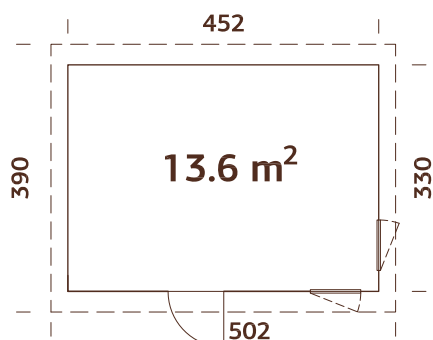

PALMAKO NORDIC HOUSE ETTA 13,6 m²

ARTICLE NUMBER: 101151

Door and window elements can be swapped.

Double glazed.

Ready-made wall elements with wind protection plastic!

Trendy look! Fine-sawn cladding.

88 mm

A: 203 cm
B: 294 cm

Included
19 mm

MODEL SPECIFICATIONS

Wall measurements:

452x330 cm

Volume: 33,7 m³

Door/window type: Summer

Door/window glass:

Double glass, 3-9-3 mm

Window opening measurements:

57x165 cm

Door opening

measurements: 78x191 cm

Door sill: hard wood

Roof boards: 19 mm

Roof area: 19,7 m²

Roof gradient: 9,0°

Gross ground area: 14,9 m²

OPTIONAL

Roofing felt (underlayer): 5 rolls, SBS roofing material: 5 rolls, roofing nails, rain gutters, additional door and window. See Optional Products p. 256-273 for details.