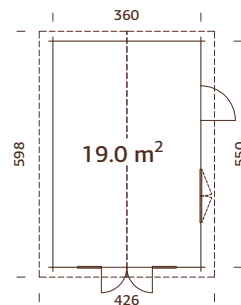

PALMAKO CABIN IRENE 19,0 m²

ARTICLE NUMBER: 102351

Double glazed.
Strong purlins from laminated wood.

MODEL SPECIFICATIONS

Log measurements:

380x570 cm

Volume: 45,9 m³

Door/window type: Garden+

Window glass:

Double glass, 3-6-3 mm

Door glass: Double toughened glass, 4-6-4 mm

Window opening measurements: 119x89 cm

Door opening measurements: 73x175 cm, 114x186 cm

Door sill: low, covered with stainless steel

Roof boards: 19 mm

Roof area: 26,3 m²

Roof gradient: 16,3°

Gross ground area: 19,8 m²

OPTIONAL

Roofing felt (underlayer): 6 rolls, SBS roofing material: 6 rolls, shingles: 10 packs, roofing nails, rain gutters, extension, canopy roof, additional door and window.

See Optional Products p. 256-273 for details.

TREATMENT OPTIONS

102352
brown dip

44 mm

102354
grey dip

A: 217 cm
B: 276 cm

102353
clear white dip

Included
19 mm