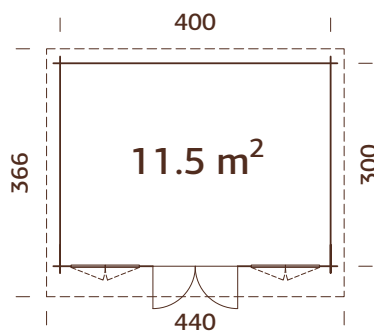

PALMAKO CABIN LISA 11,5 m²

ARTICLE NUMBER: 102281

under
2,5m

Includes door and window bars.

TREATMENT OPTIONS

102282
brown dip

102284
grey dip

102283
clear white dip

34 mm

A: 211 cm
B: 234 cm

Included
19 mm

MODEL SPECIFICATIONS

Log measurements:

420x320 cm

Volume: 25,6 m³

Door/window type: Garden

Window glass:

Real glass, 4 mm

Door glass:

Toughened glass, 4 mm

Window opening measurements: 90x123 cm

Door opening measurements: 114x186 cm

Door sill:

low, covered with stainless steel

Roof boards: 19 mm

Roof area: 16,1 m²

Roof gradient: 4,4°

Gross ground area: 12,0 m²

OPTIONAL

Roofing felt (underlayer): 3 rolls, SBS roofing material: 3 rolls, roofing nails, EPDM, rain gutters, extension, canopy roof, additional door and window. See Optional Products p. 256-273 for details.