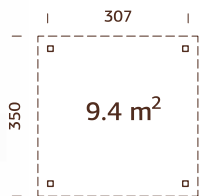

PALMAKO PAVILION

ARTICLE NUMBER: 103396

MODEL SPECIFICATIONS

Measurements: 307x307x234 cm

Total height: 234 cm

Volume: 18,7 m³

Roof area: 12,3 m²

Roof gradient: 1,4°

When combining different modules, it should be considered that because of the height of its roof, the pavilion cannot be connected with other modules with a roof.

OPTIONAL

Fence panels, furniture, crate-storage-seat.

TREATMENT

103396
primer + white painted 2 layers (RAL 9016)

Possible to add fence panels from our fence Light and fence Premium series (please see p. 202-213). Do not forget to order posts between panels. Here are some examples how you can make your Modular Garden corner more personalized and exclusive: