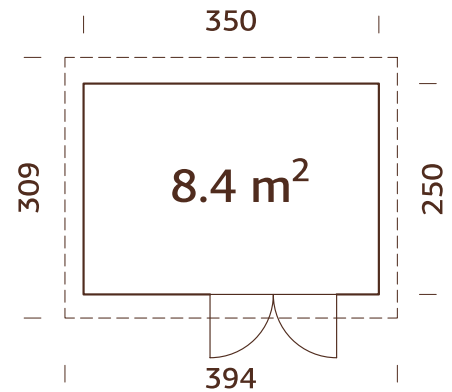

PALMAKO CABIN LARA 8,4 m²

ARTICLE NUMBER: 101547

under
2,5m

MODEL SPECIFICATIONS

Wall measurements:

350x250 cm

Volume: 18,0 m³

Door/window type: Garden

Door/window glass:

Real glass, 4 mm

Door opening

measurements: 140x180 cm

Door sill: low, covered with stainless steel

Roof boards: 16 mm

Roof area: 12,2 m²

Roof gradient: 1,0°

Gross ground area: 8,8 m²

Modern corner connection.

28 mm

A: 197 cm
B: 221 cm

NB! Floor is an optional extra! 19 mm

OPTIONAL

Floor, roofing felt (underlayer): 2 rolls, SBS roofing material: 2 rolls, roofing nails, EPDM, rain gutters, canopy roof, additional door and window. See Optional Products p. 256-273 for details.