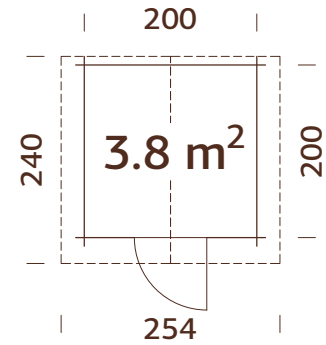

PALMAKO CABIN VIVIAN 3,8 m²

ARTICLE NUMBER: 101314

under
2,5m

MODEL SPECIFICATIONS

Log measurements:

220x220 cm

Volume: 8,1 m³

Door/window type: Garden

Door/window glass:

Real glass, 4 mm

Door opening

measurements: 73x175 cm

Door sill: low, covered with

stainless steel

Roof boards: 19 mm

Roof area: 6,2 m²

Roof gradient: 16,3°

Gross ground area: 4,0 m²

TREATMENT OPTIONS

101315
brown dip

101317
grey dip

101316
clear white dip

28 mm

A: 190 cm
B: 222 cm

Included
19 mm

OPTIONAL

Roofing felt (underlayer): 1 roll, SBS roofing material: 1 roll, shingles: 3 packs, roofing nails, rain gutters, additional door. See Optional Products p. 256-273 for details.