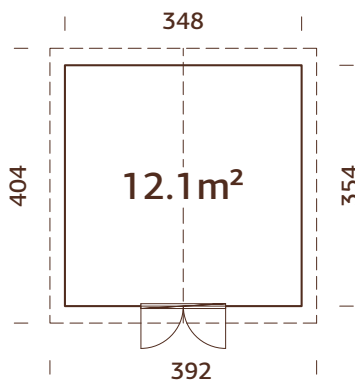

PALMAKO SHED LUCAS 12,1 m²

ARTICLE NUMBER: 108618

MODEL SPECIFICATIONS

Wall measurements:

348x354 cm

Volume: 26,7 m³

Door/window type: Summer

Door/window glass:

Real glass, 4 mm

Door opening

measurements: 117x192 cm

Roof area: 16,7 m²

Roof gradient: 21,0°

Gross ground area: 12,3 m²

48 mm

A: 188 cm
B: 259 cm

Included
16 mm

OPTIONAL

Roofing felt (underlayer): 3 rolls, SBS roofing material: 3 rolls, shingles: 7 packs, roofing nails, rain gutters, additional door. See Optional Products p. 256-273 for details.