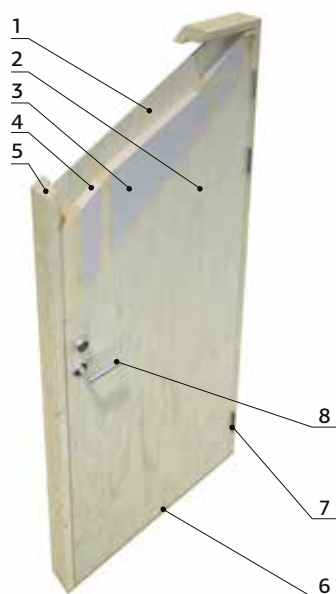

PRE-FABRICATED PALMAKO NORDIC GARAGES WITH ELEMENT THICKNESS OF 88 MM

These contemporary-style buildings with a Scandinavian look and quality are most suitable for a city garden. Palmako Garages represent our most modern and innovative pre-fabricated garage models.

These models have 40 mm EPS (Expanded polystyrene) insulated doors, which makes them especially rain and wind resistant.

1. Plywood 10mm
2. Plywood 10mm
3. EPS 50 40mm insulation
4. Wooden skeleton 40x40mm
5. Wooden laminated frame 44x105mm
6. Hardwood 28x93mm threshold
7. Hinge 115x84x3mm (3x)
8. 565 lock and lock box