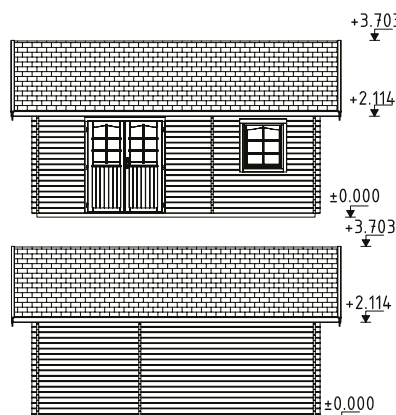

OPTIONAL

Roofing felt (underlayer): 8 rolls, SBS roofing material: 8 rolls, shingles: 15 packs, roofing nails, additional door and window.

See Optional Products p. 256-273 for details.

Double glazed.

44 mm

A: 239 cm
B: 370 cm

Included
19 mm