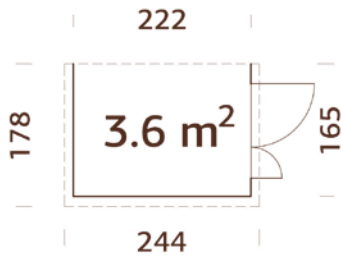

under
2,5m

PALMAKO SHED MIA 3,6 m²

ARTICLE NUMBER: 101076

Door can be placed on opposite side.

Ready-made wall elements.

One side wall is not included in the product set.

TREATMENT OPTIONS

101077
brown dip

101079
grey dip

101078
clear white dip

16 mm

A: 173 cm
B: 210 cm

Included
16 mm

MODEL SPECIFICATIONS

Wall measurements:

222x165 cm

Volume: 6,4 m³

Door opening

measurements: 103x166 cm

Roof boards: 16 mm

Roof area: 4,4 m²

Roof gradient: 12,0°

Gross ground area: 3,6 m²

OPTIONAL

Roofing felt (underlayer): 1 roll, SBS roofing material: 1 roll, roofing nails.
See Optional Products p. 256-273 for details.