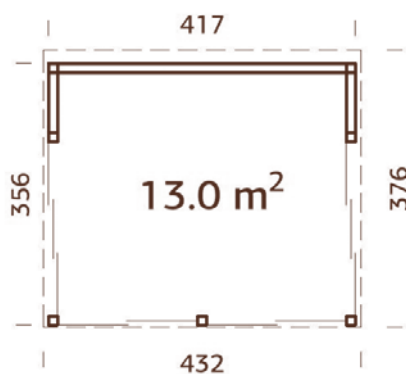

MODEL SPECIFICATIONS

Wall measurements: 417x356 cm

Volume: 32,6 m³

Door: Sliding door set

Door glass: Toughened glass, 5 mm

Fixed window measurements:
90x42 cm

Window glass: Double toughened glass, 4-9-4 mm

Roof: Polycarbonate

Roof area: 17,2 m²

Roof gradient: 8,9°

Gross ground area: 14,8 m²

Sliding door set and polycarbonate roof included.

NB! Terrace not included.

88 mm

A: 225 cm
B: 282 cm

TREATMENT OPTIONS

natural, untreated wood

brown dip

grey dip

clear white dip

white primer

	natural, untreated wood	brown dip	grey dip	clear white dip	white primer
Nova 13,0 m² kit	108589	108590	108591	108592	109021
Nova 13,0 m²	108593	108594	108595	108596	109022