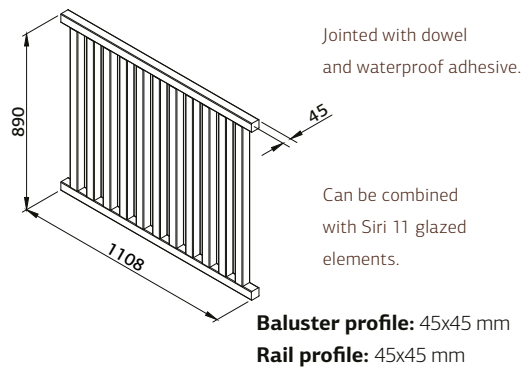

PALMAKO FENCE FOR TERRACE SIRI 11

ARTICLE NUMBER: 100552 / 100555

TREATMENT OPTIONS

100552
green pressure-treated

100555
primer + white painted 2 layers (RAL 9016)