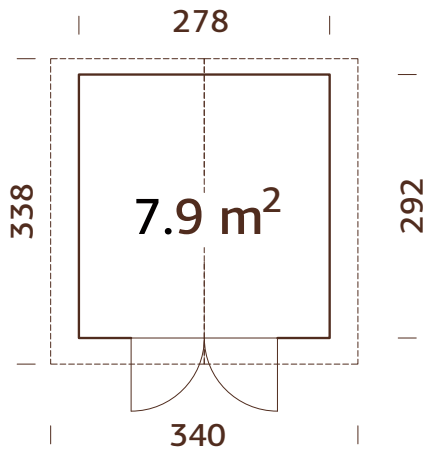

MODEL SPECIFICATIONS

Wall measurements:

278x292 cm

Volume: 18,4 m³

Door/window type: Garden

Door/window glass:

Real glass, 4 mm

Door opening

measurements: 139x187 cm

Roof area: 12,5 m²

Roof gradient: 16,0°

Gross ground area: 8,8 m²

TREATMENT

108620

brown pressure-treated

89 mm

**A: 206 cm
B: 263 cm**

NB! Floor is an optional extra! 19 mm

OPTIONAL

Additional door. See Optional Products p. 256-273 for details.

Metal roof and rain gutters included.