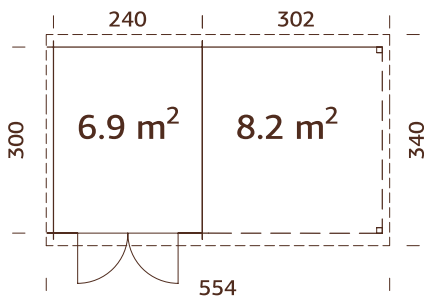

PALMAKO CABIN ELLA 6,9+8,2 m²

under 2,5m

ARTICLE NUMBER: 101595

Can be built in reverse!