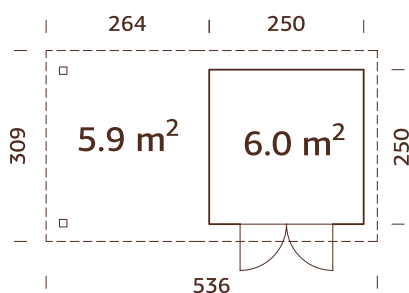

PALMAKO CABIN LARA 6,0+5,9 m²

ARTICLE NUMBER: 101587

under
2,5m

Can be built in reverse!

Modern corner connection.

MODEL SPECIFICATIONS

Wall measurements:

487x250 cm

Volume: 12,8+12,4 m³

Door/window type: Garden

Door/window glass:

Real glass, 4 mm

Door opening

measurements: 140x180 cm

Door sill: low, covered with stainless steel

Roof boards: 16 mm

Roof area: 15,2 m²

Roof gradient: 1,0°

Gross ground area: 12,2 m²

28 mm

A: 197 cm
B: 221 cm

NB! Floor is an optional extra! 19 mm

OPTIONAL

Floor, roofing felt (underlayer): 5 rolls, SBS roofing material: 5 rolls, roofing nails, EPDM, rain gutters, canopy roof, additional door and window. See Optional Products p. 256-273 for details.