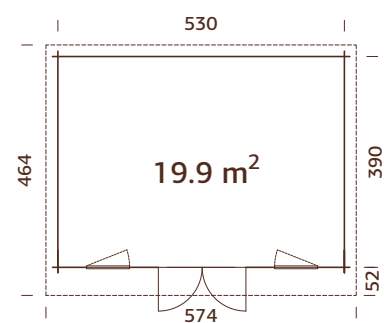

PALMAKO CABIN BRET 19,9 m²

ARTICLE NUMBER: 109163

under
2,5m

Double glazed.

TREATMENT OPTIONS

109165
brown dip

109166
grey dip

109164
clear white dip

44 mm

A: 227 cm
B: 254 cm

Included
19 mm

MODEL SPECIFICATIONS

Log measurements:

550x410 cm

Volume: 46,8 m³

Door/window type: Garden+

Door/window glass: Double toughened glass, 4-6-4 mm

Window opening

measurements: 64x166 cm

Door opening

measurements: 151x186 cm

Door sill: low, covered with stainless steel

Roof boards: 19 mm

Roof area: 26,3 m²

Roof gradient: 2,4°

Gross ground area: 20,7 m²

OPTIONAL

Floor, roofing felt (underlayer): 6 rolls, SBS roofing material: 6 rolls, roofing nails, EPDM, rain gutters, extension, canopy roof, additional door and window. See Optional Products p. 256-273 for details.