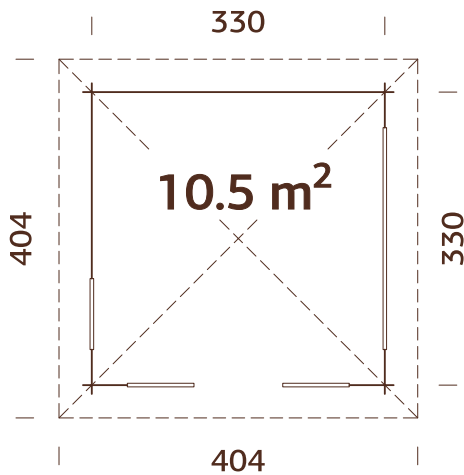

PALMAKO PAVILION JULIE 10,5 m²

ARTICLE NUMBER: 103760

MODEL SPECIFICATIONS

Log measurements: 350x350 cm

Volume: 26,0 m³

Roof boards: 19 mm

Roof area: 17,6 m²

Roof gradient: 24,7°

Gross ground area: 10,9 m²

Terrace boards are treated.

TREATMENT OPTIONS

103761
brown dip

103763
grey dip

103762
clear white dip

28 mm

A: 217 cm
B: 310 cm

Included
19 mm

OPTIONAL

Shingles: 9 packs, roofing nails.

See Optional Products p. 256-273 for details.