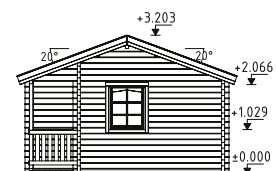

See Optional Products p. 256-273 for details.

Double glazed.

Strong purlins from laminated wood.

Terrace boards are treated.

70 mm

A: 230 cm
B: 320 cm

Included
28 mm

PALMAKO COTTAGE SANDRA 25,6+11,1 m²