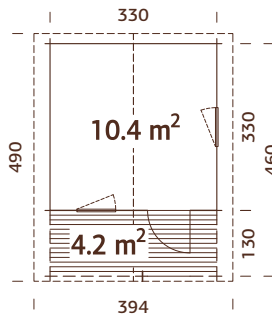

PALMAKO CABIN EMMA 10,4+4,2 m²

ARTICLE NUMBER: 101885

Terrace boards are treated.
NBI Shutters and terrace included!

TREATMENT OPTIONS

101886
brown dip

101888
grey dip

101887
clear white dip

34 mm

A: 205 cm
B: 257 cm

Included
19 mm

MODEL SPECIFICATIONS

Log measurements:

350x350(480) cm

Volume: 24,1 m³

Terrace: 330x130 cm

Door/window type: Garden

Door/window glass:

Real glass, 4 mm

Window opening

measurements: 66x89 cm

Door opening

measurements: 73x175 cm

Door sill: low, covered with

stainless steel

Roof boards:

19 mm

Roof area: 20,0 m²

Roof gradient: 17,6°

Gross ground area

(terrace included): 15,2 m²

OPTIONAL

Roofing felt (underlayer): 5 rolls, SBS roofing material: 5 rolls, shingles: 8 packs, roofing nails, rain gutters, extension, canopy roof, additional door and window. See Optional Products p. 256-273 for details.