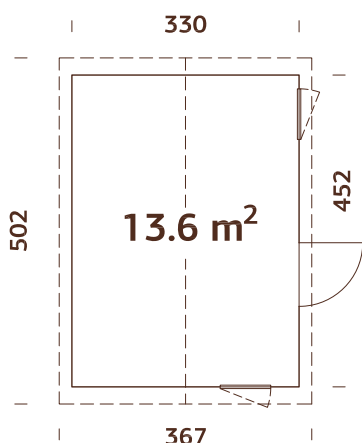

PALMAKO NORDIC HOUSE HEDWIG 13,6 m²

ARTICLE NUMBER: 101163

Door and window elements can be swapped.
Double glazed.
Ready-made wall elements
with wind protection plastic!
Trendy look! Fine-sawn cladding.

88 mm

A: 203 cm
B: 297 cm

Included
19 mm

MODEL SPECIFICATIONS

Wall measurements:

330x452 cm

Volume: 35,2 m³

Door/window type: Summer

Door/window glass:

Double glass, 3-9-3 mm

Window opening

measurements:

57x86 cm

Door opening

measurements: 78x191 cm

Door sill: hard wood

Roof boards: 19 mm

Roof area: 19,5 m²

Roof gradient: 20,0°

Gross ground area: 14,9 m²

OPTIONAL

Roofing felt (underlayer): 5 rolls, SBS roofing material: 5 rolls, shingles: 8 packs, roofing nails, rain gutters, additional door and window. See Optional Products p. 256-273 for details.