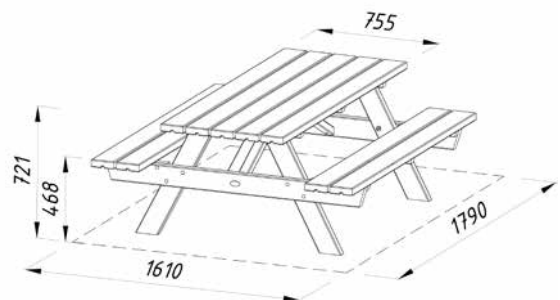

PALMAKO PICNIC-TABLE RUBY 18

ARTICLE NUMBER: 103165

44 mm

MODEL SPECIFICATIONS

Measurements: 179x161 cm

Height: 72 cm

TREATMENT OPTIONS

103165

green pressure-treated