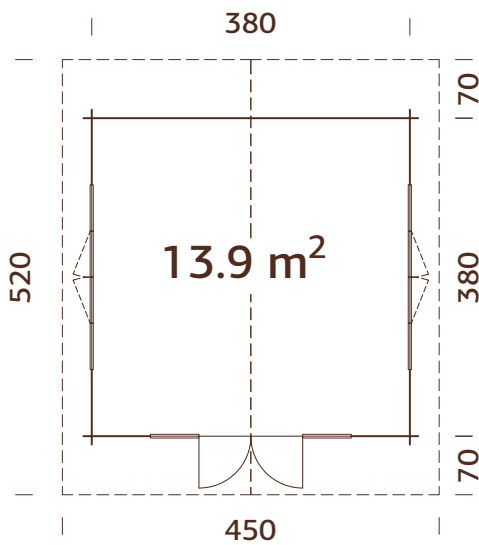

PALMAKO CABIN IRENE 13,9 m²

ARTICLE NUMBER: 102331