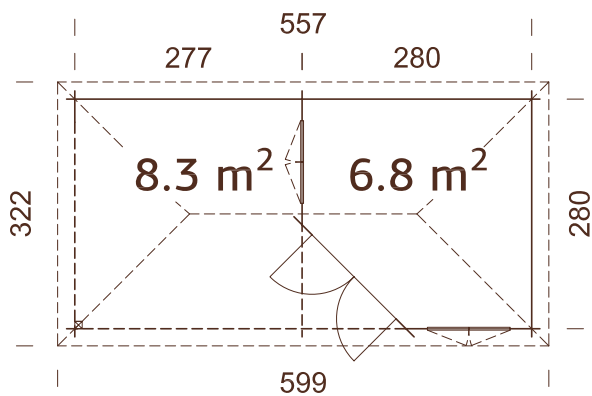

PALMAKO PAVILION MELANIE 6,8+8,3 m²

ARTICLE NUMBER: 103778

Can be built in reverse!

MODEL SPECIFICATIONS

Log measurements:

577x300 cm

Volume: 18,1+21,5 m³

Canopy roof: 277x280 cm

Door/window type: Garden

Window glass: Real glass, 4 mm

Door glass: Toughened glass, 4 mm

Window opening

measurements: 90x144 cm

Door opening

measurements: 134x181 cm

Door sill: low, covered with stainless steel

Roof boards: 16 mm

Roof area: 20,8 m²

Roof gradient: 24,7°

Gross ground area: 15,6 m²

OPTIONAL

Shingles: 10 packs, roofing nails, rain gutters, additional door and window.

See Optional Products p. 256-273 for details.

TREATMENT OPTIONS

103779
brown dip

103781
grey dip

103780
clear white dip

28 mm

A: 228 cm
B: 307 cm

Included
19 mm

Window bar profile
16x24 mm