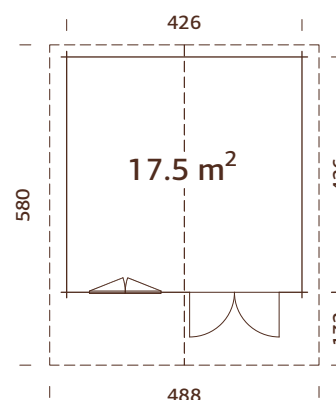

PALMAKO CABIN BRITTA 17,5 m²

ARTICLE NUMBER: 102252

MODEL SPECIFICATIONS

Log measurements:

446x446 cm

Volume: 41,4 m³

Door/window type: Garden

Door/window glass:

Real glass, 4 mm

Window opening

measurements: 119x89 cm

Door opening

measurements: 151x186 cm

Door sill: low, covered with stainless steel

Roof boards: 19 mm

Roof area: 29,3 m²

Roof gradient: 16,5°

Gross ground area: 18,1 m²

TREATMENT OPTIONS

102253
brown dip

40 mm

102255
grey dip

A: 205 cm
B: 270 cm

102254
clear white dip

NB! Floor is an optional extra! 19 mm

OPTIONAL

Floor, roofing felt (underlayer): 7 rolls, SBS roofing material: 7 rolls, shingles: 11 packs, roofing nails, rain gutters, extension, canopy roof, additional door and window.

See Optional Products p. 256-273 for details.