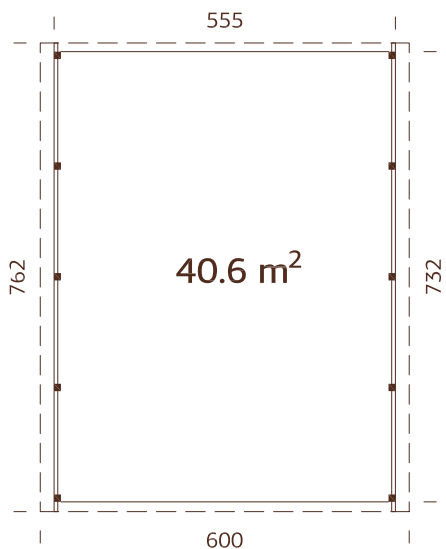

Arch from laminated wood