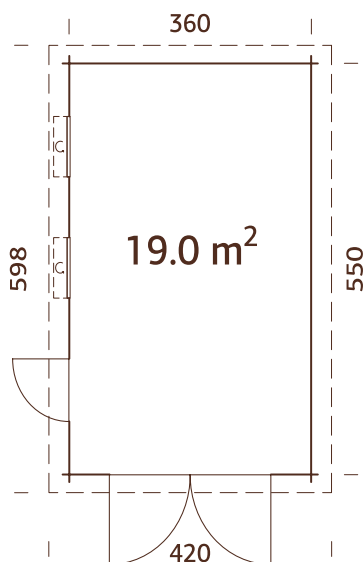

MODEL SPECIFICATIONS

Log measurements: 380x570 cm

Volume: 44,5 m³

Door/window type: Garden

Door/window glass:

Real glass, 4 mm

Window opening

measurements: 70x43 cm

Door opening

measurements: 73x183 cm

Wooden gate opening

measurements: 225x193 cm

Art. No. Wooden gate: 103555

Roof boards: 19 mm

Roof area: 24,5 m²

Roof gradient: 1,8°

Gross ground area: 19,8 m²

OPTIONAL

Roofing felt (underlayer): 6 rolls, SBS roofing material: 6 rolls, EPDM, roofing nails, rain gutters, extension, canopy roof, additional door and window, engine set for garage sectional door.

See Optional Products p. 256-273 for details.

44 mm

A: 228 cm

B: 253 cm

mm