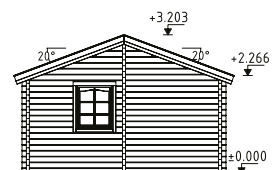

See Optional Products p. 256-273 for details.

Double glazed.

Strong purlins from laminated wood.

Terrace boards are treated.

70 mm

A: 230 cm
B: 320 cm

Included
28 mm

PALMAKO COTTAGE SANDRA 25,6+11,1 m²