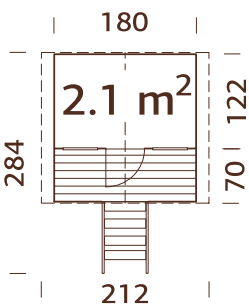

PALMAKO KIDS TOBY 2,1 m²

ARTICLE NUMBER: 101129

Ready-made wall elements.

16 mm

A: 117 cm
B: 169/287 cm

Included
16 mm

MODEL SPECIFICATIONS

Wall measurements:

180x122(190) cm

Volume: 3,0 m³

Door/window glass:

Plexiglass

Fixed window.

measurements: 38x44 cm

Door opening

measurements: 51x115 cm

Roof boards: 16 mm

Roof area: 4,6 m²

Roof gradient: 29,0°

Gross ground area: 2,2 m²

OPTIONAL

Anchors x4, roofing felt (underlayer): 1 roll,

SBS roofing material: 1 roll, shingles: 2 packs, roofing nails.

See Optional Products p. 256-273 for details.

Safety
Regular
Production
Surveillance

www.tuv.com
ID 0000075540