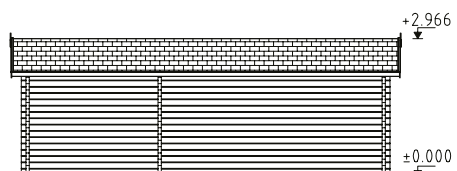

See Optional Products p. 256-273 for details.

Double glazed.

Terrace boards are treated.

70 mm

A: 229 cm
B: 297 cm

Included
28 mm

WE PRODUCE COTTAGES OF YOUR DREAMS

We offer houses with wall thicknesses of 44 mm and 70 mm solid timber, as well as 88 mm, 114 mm and 134 mm laminated timber.