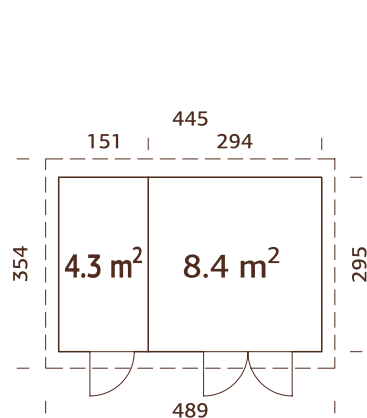

Modern corner connection.

28 mm

A: 197 cm
B: 221 cm

NB! Floor is
an optional
extra! 19 mm

MODEL SPECIFICATIONS

Wall measurements:

445x295 cm

Volume: 27,2 m³

Door/window type: Garden

Door/window glass:

Real glass, 4 mm

Door opening

measurements: 73x180 cm,

140x180 cm

Door sill: low, covered with

stainless steel

Roof boards: 16 mm

Roof area: 17,3 m²

Roof gradient: 1,0°

Gross ground area: 13,1 m²

OPTIONAL

Floor, roofing felt (underlayer): 3 rolls, SBS roofing material: 3 rolls, roofing nails, EPDM, rain gutters, canopy roof, additional door and window. See Optional Products p. 256-273 for details.