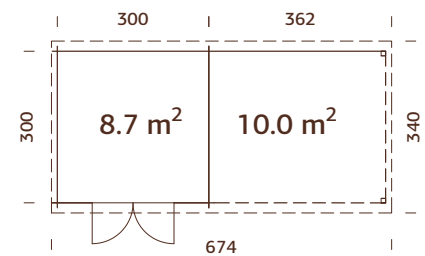

PALMAKO CABIN ELLA 8,7+10,0 m²

ARTICLE NUMBER: 101623

under
2,5m

Can be built in reverse!

MODEL SPECIFICATIONS

Log measurements:

670x320 cm

Volume: 17,8+19,9 m³

Door/window type: Garden

Window glass:

Real glass, 4 mm

Door glass: Toughened glass, 4 mm

Door opening

measurements: 151x175 cm

Door sill: low, covered with stainless steel

Roof boards: 19 mm

Roof area: 22,5 m²

Roof gradient: 2,2°

Gross ground area: 19,5 m²

TREATMENT OPTIONS

101624
brown dip

28 mm

101626
grey dip

A: 199 cm
B: 214 cm

101625
clear white dip

NB! Floor is an optional extra! 19 mm

OPTIONAL

Floor, roofing felt (underlayer): 5 rolls, SBS roofing material: 5 rolls, roofing nails, EPDM, rain gutters, additional door. See Optional Products p. 256-273 for details.