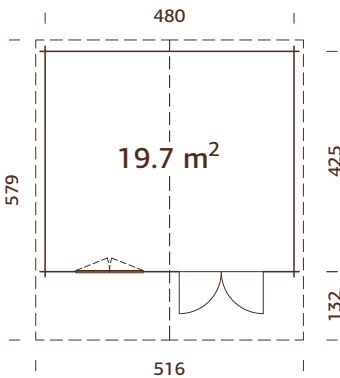

PALMAKO CABIN BRITTA 19,7 m²

ARTICLE NUMBER: 102262

TREATMENT OPTIONS

102263
brown dip

102265
grey dip

102264
clear white dip

40 mm

A: 205 cm
B: 270 cm

NB! Floor is an optional extra! 19 mm

MODEL SPECIFICATIONS

Log measurements:

500x445 cm

Volume: 46,6 m³

Door/window type: Garden

Door/window glass:

Real glass, 4 mm

Window opening

measurements: 119x89 cm

Door opening

measurements: 151x186 cm

Door sill: low,

covered with stainless steel

Roof boards: 19 mm

Roof area: 30,7 m²

Roof gradient: 14,7°

Gross ground area: 20,4 m²

OPTIONAL

Floor, roofing felt (underlayer): 7 rolls, SBS roofing material: 7 rolls, shingles: 12 packs, roofing nails, rain gutters, extension, canopy roof, additional door and window.

See Optional Products p. 256-273 for details.