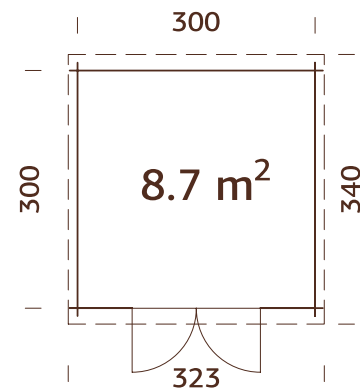

PALMAKO CABIN ELLA 8,7 m²

ARTICLE NUMBER: 101543

under
2,5m

MODEL SPECIFICATIONS

Log measurements:

320x320 cm

Volume: 17,8 m³

Door/window type: Garden

Window glass:

Real glass, 4 mm

Door glass: Toughened glass, 4 mm

Door opening

measurements: 151x175 cm

Door sill: low, covered with stainless steel

Roof boards: 19 mm

Roof area: 10,8 m²

Roof gradient: 2,2°

Gross ground area: 9,0 m²

TREATMENT OPTIONS

101544
brown dip

101546
grey dip

101545
clear white dip

28 mm

A: 199 cm
B: 214 cm

NB! Floor is an optional extra! 19 mm

OPTIONAL

Floor, roofing felt (underlayer): 3 rolls, SBS roofing material: 3 rolls, roofing nails, EPDM, rain gutters, additional door. See Optional Products p. 256-273 for details.