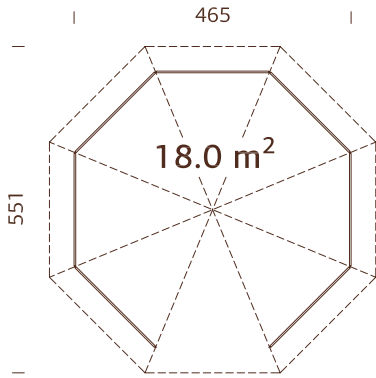

PALMAKO PAVILION BETTY 18,0 m²

ARTICLE NUMBER: 105212

Strong posts from laminated wood.