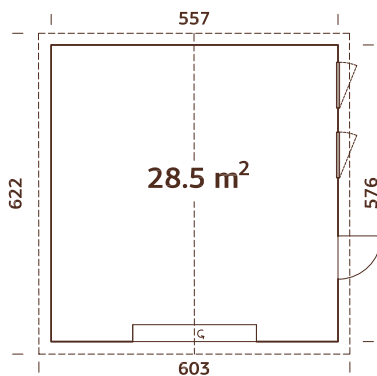

MODEL SPECIFICATIONS

Wall measurements: 557x576 cm

Volume: 78,3 m³

Door/window type: Summer

Door/window glass:

Double glass, 3-9-3 mm

Window opening

measurements: 69x38 cm

Door opening

measurements: 78x181, 221x188 cm

Door opening

measurements: 78x181, 221x188 cm

Door sill: hard wood

Roof boards: 19 mm

Roof area: 39,8 m²

Roof gradient: 20,0°

Gross ground area: 32,1 m²

Door and window elements can be swapped.

Double glazed.

Trendy look! Fine-sawn cladding.

Ready-made wall elements with wind

protection plastic!

Sectional door included.

OPTIONAL

Roofing felt (underlayer): 7 rolls, SBS roofing material: 7 rolls, shingles: 15 packs, roofing nails, rain gutters,

additional door and window, canopy roof, engine set for garage sectional door, single window elements.

See Optional Products p. 256-273 for details.

160 mm

A: 216 cm
B: 337 cm

-