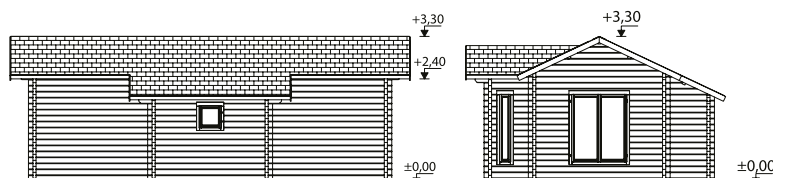

See Optional Products p. 256-273 for details.

Double glazed.

70 mm

A: 257 cm
B: 330 cm

Included
28 mm

PALMAKO COTTAGE ANNA 26,8+1,9 m²

ARTICLE NUMBER: 106399

MODEL SPECIFICATIONS