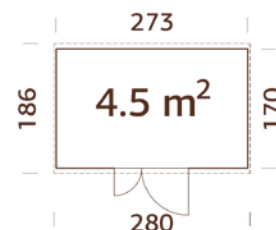

Ready-made wall elements.

16 mm

A: 190 cm
B: 230 cm

Included
16 mm

TREATMENT OPTIONS

101082
brown dip

101084
grey dip

101083
clear white dip

OPTIONAL

Roofing felt (underlayer): 1 roll, SBS roofing material: 1 roll, roofing nails. See Optional Products p. 256-273 for details.