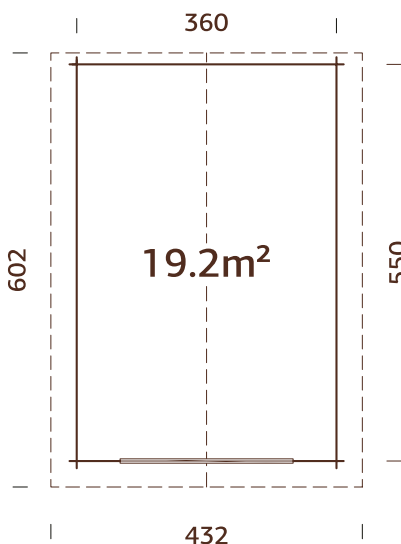

MODEL SPECIFICATIONS

Log measurements: 380x570 cm

Volume: 46,6 m³

Wooden gate opening

measurements: 225x193 cm

Art. No. Wooden gate: 103542

Roof area: 26,2 m²

Roof gradient: 16,0°

Gross ground area: 19,8 m²

OPTIONAL

Additional door, engine set for garage sectional door, extension, canopy roof.
See Optional Products p. 256-273 for details

TREATMENT OPTIONS

Metal roof and rain gutters included.

Tomas 19,2 m² kit without door	108226	108227	108228	108229
Tomas 19,2 m² with wooden gate	108252	108253	108254	108255
Tomas 19,2 m² with sectional door	108256	108257	108258	108259