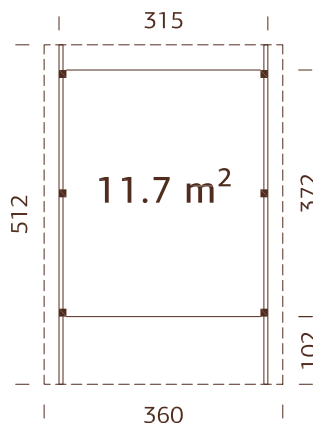

PALMAKO CARPORT KARL 11,7 m²

ARTICLE NUMBER: 101021

under
2,5m

Strong posts from laminated wood.

MODEL SPECIFICATIONS

Measurements: 360x512 cm
Volume: 39,6 m³
Roof boards: 19 mm

Roof area: 18,0 m²
Roof gradient: 1,1°
Gross ground area: 18,4 m²

OPTIONAL

Roofing felt (underlayer): 6 rolls, SBS roofing material: 6 rolls, roofing nails, EPDM, rain gutters, anchors, arch from laminated wood. See Optional Products p. 256-273 for details.

TREATMENT OPTIONS

101022 brown dip	101024 grey dip	101023 clear white dip	108957 white primer
120x120 mm	A: 215 cm B: 232 cm	-