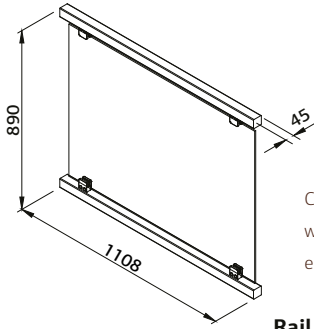

PALMAKO FENCE FOR TERRACE, SIRI 11 GLASS

ARTICLE NUMBER: 107693

Can be combined with Siri 11 wooden elements.

Rail profile: 45x45 mm

Glass: clear toughened glass, 6 mm

TREATMENT

107693

primer + white painted 2 layers (RAL 9016)