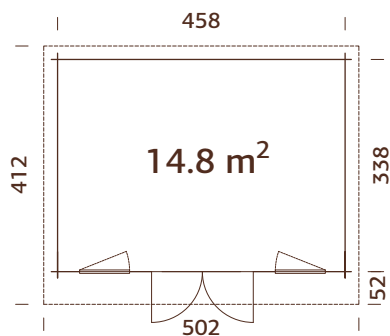

PALMAKO CABIN BRET 14,8 m²

ARTICLE NUMBER: 109159

under
2,5m

Double glazed.

TREATMENT OPTIONS

109161
brown dip

109162
grey dip

109160
clear white dip

44 mm

A: 227 cm
B: 254 cm

Included
19 mm

MODEL SPECIFICATIONS

Log measurements:

478x358 cm

Volume: 34,8 m³

Door/window type: Garden+

Door/window glass: Double toughened glass, 4-6-4 mm

Window opening

measurements: 64x166 cm

Door opening

measurements: 151x186 cm

Door sill: low, covered with stainless steel

Roof boards: 19 mm

Roof area: 20,4 m²

Roof gradient: 2,8°

Gross ground area: 15,5 m²

OPTIONAL

Floor, roofing felt (underlayer): 5 rolls, SBS roofing material: 5 rolls, roofing nails, EPDM, rain gutters, extension, canopy roof, additional door and window. See Optional Products p. 256-273 for details.