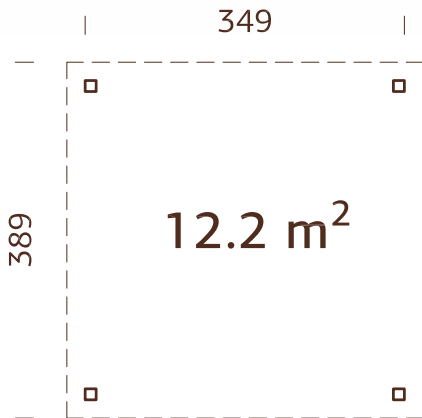

PALMAKO PAVILION LUCY 12,2 m²

ARTICLE NUMBER: 103980