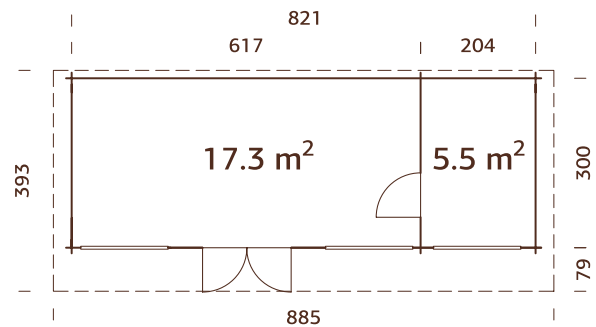

Door opening measurements:

73x195 cm, 148x201 cm

Door sill: low, covered with
stainless steel

Roof boards: 19 mm

Roof area: 34,6 m²

Roof gradient: 9,0°

Gross ground area: 24,6 m²