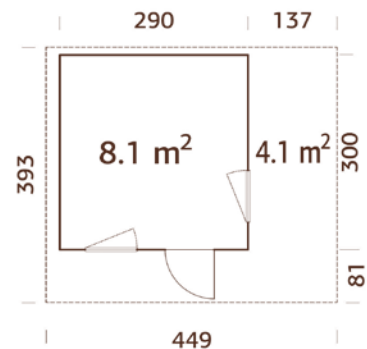

PALMAKO MODERN LOOK HOUSE GRACE

ARTICLE NUMBER: 108586

8,1+4,1 m²

MODEL SPECIFICATIONS

Wall measurements:

290+137x300 cm

Volume: 18,8 m³

Door/window type: Living

Door/window glass: Double toughened glass, 4-18-4 mm

Window opening

measurements: 42x142 cm

Door opening

measurements: 62x188 cm

Door sill: low, covered with stainless steel

Roof boards: 19 mm

Roof area: 17,5 m²

Roof gradient: 5,0°

Gross ground area: 8,7+4,1 m²

Glue laminated wall panels.
Strong purlins from laminated wood.

56 mm

A: 215 cm
B: 258 cm

Included
28 mm

OPTIONAL

Roofing felt (underlayer): 3 rolls, SBS roofing material: 3 rolls, roofing nails, EPDM, rain gutters, additional door and window. See Optional Products p. 256-273 for details.