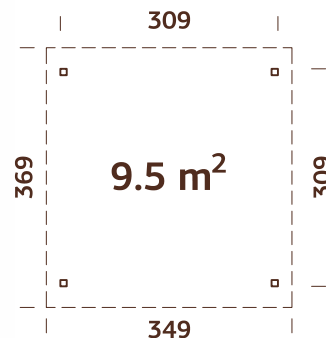

PALMAKO PERGOLA PAULA 9,5 m²

ARTICLE NUMBER: 107998

under
2,5m

Strong posts from laminated wood.

TREATMENT

107998
grey pressure-treated

MODEL SPECIFICATIONS OPTIONAL

Measurements: 349x349 cm Fence panels 900x1800 mm.
Volume: 21,0 m³ See Optional Products p. 256-273 for details.

90x90 mm

249 cm

-