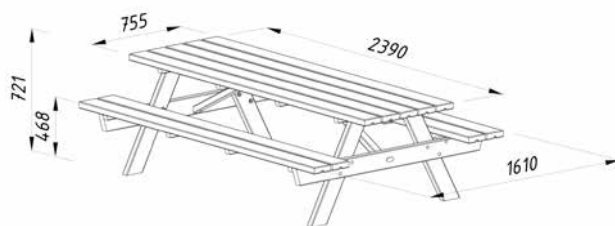

MODEL SPECIFICATIONS

Measurements: 239x161 cm

Height: 72 cm

TREATMENT OPTIONS

100787

green pressure-treated