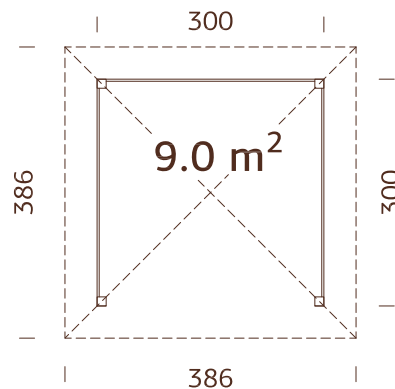

PALMAKO PAVILION BETTY 9,0 m²

ARTICLE NUMBER: 103798

Strong posts from laminated wood.

TREATMENT OPTIONS

- **103799**
  brown dip
- **103801**
  grey dip
- **103800**
  clear white dip
- **109006**
  white primer NEW

MODEL SPECIFICATIONS

Measurements: **Roof boards:** 19 mm
300x300 cm **Roof area:** 15,4 m²
Volume: 21,9 m³ **Roof gradient:** 25,0°

Gross ground area: 9,0 m²

OPTIONAL

Floor, shingles: 8 packs, roofing nails.
See Optional Products p. 256-273 for details.

120x120 mm

A: 223 cm
B: 323 cm

NB! Floor is an optional extra! 28 mm, treated