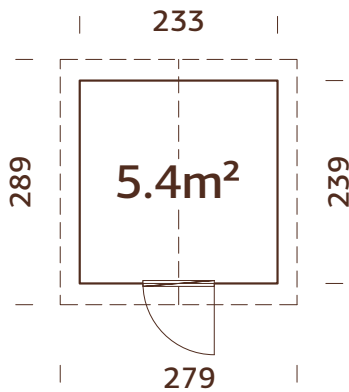

under
2,5m

PALMAKO SHED LUCAS 5,4 m²

ARTICLE NUMBER: 108617

MODEL SPECIFICATIONS

Wall measurements:

233x239 cm

Volume: 11,5 m³

Door/window type: Summer

Door/window glass:

Real glass, 4 mm

Door opening

measurements: 78x181 cm

Roof area: 11,9 m²

Roof gradient: 21,0°

Gross ground area: 5,6 m²

48 mm

A: 188 cm
B: 238 cm

Included
16 mm

OPTIONAL

Roofing felt (underlayer): 2 rolls, SBS roofing material: 2 rolls, shingles: 5 packs, roofing nails, rain gutters, additional door. See Optional Products p. 256-273 for details.