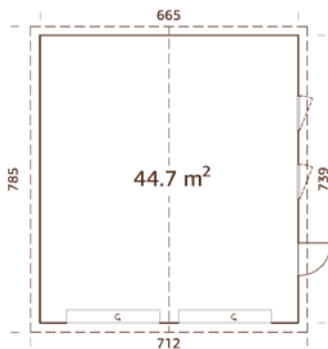

MODEL SPECIFICATIONS

Wall measurements: 665x739 cm

Volume: 142,0 m³

Door/window type: Summer

Door/window glass:

Double glass, 3-9-3 mm

Window opening

measurements: 68x37 cm

Door opening

measurements: 78x181, 221x188 cm

Door opening

measurements: 78x181, 221x188 cm

Door sill: hard wood

Roof boards: 19 mm

Roof area: 60,0 m²

Roof gradient: 20,0°

Gross ground area: 49,1 m²

Door and window element can be swapped.

Double glazed.

Trendy look! Fine-sawn cladding.

Ready-made wall elements with wind

protection plastic!

Sectional door included.

OPTIONAL

Roofing felt (underlayer): 11 rolls, SBS roofing material: 11 rolls, shingles: 23 packs, roofing nails, rain gutters,

additional door and window, canopy roof, engine set for garage sectional door, single window elements.

See Optional Products p. 256-273 for details.

160 mm

A: 216 cm
B: 357 cm

-