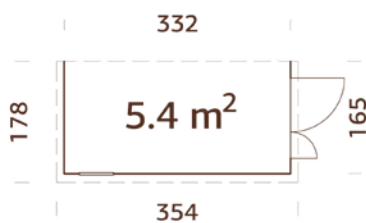

PALMAKO SHED MIA 5,4 m²

ARTICLE NUMBER: 101184

under
2,5m

Door can be placed on opposite side.

Ready-made wall elements.

One side wall is not included in the product set.

TREATMENT OPTIONS

101185
brown dip

101187
grey dip

101186
clear white dip

16 mm

A: 173 cm
B: 210 cm

Included
16 mm

MODEL SPECIFICATIONS

Wall measurements:

333x165 cm

Volume: 9,6 m³

Door/window glass:

Plexiglass

Fixed window,

measurements: 42x46 cm

Door opening

measurements: 103x166 cm

Roof boards: 16 mm

Roof area: 6,3 m²

Roof gradient: 12,0°

Gross ground area: 5,5 m²

OPTIONAL

Roofing felt (underlayer): 1 roll, SBS roofing material: 1 roll, roofing nails.
See Optional Products p. 256-273 for details.