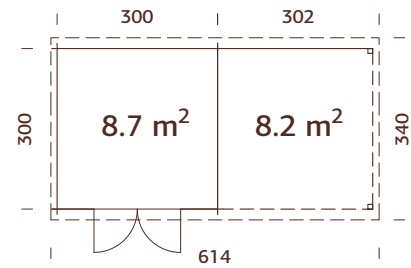

PALMAKO CABIN ELLA 8,7+8,2 m²

ARTICLE NUMBER: 101611

under
2,5m

Can be built in reverse!

MODEL SPECIFICATIONS

Log measurements:

610x320 cm

Volume: 17,8+16,6 m³

Door/window type: Garden

Window glass:

Real glass, 4 mm

Door glass: Toughened glass, 4 mm

Door opening

measurements: 151x175 cm

Door sill: low, covered with stainless steel

Roof boards: 19 mm

Roof area: 20,5 m²

Roof gradient: 2,2°

Gross ground area: 17,7 m²

TREATMENT OPTIONS

101612
brown dip

28 mm

101614
grey dip

A: 199 cm
B: 214 cm

101613
clear white dip

NB! Floor is an optional extra! 19 mm

OPTIONAL

Floor, roofing felt (underlayer): 5 rolls, SBS roofing material: 5 rolls, roofing nails, EPDM, rain gutters, additional door. See Optional Products p. 256-273 for details.