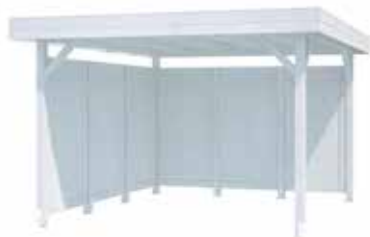

Pavilion with Adele fence panels
Article number: 103401