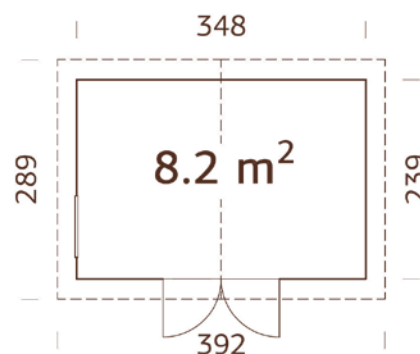

PALMAKO SHED NILS 8,2 m²

ARTICLE NUMBER: 101188

NEW!

Ready made wall elements.

MODEL SPECIFICATIONS

Wall measurements:

348x239 cm

Volume: 18,0 m³

Window type: Shed

Window glass: Plexiglass

Fixed window measurements:

70x46 cm

Door opening measurements:

135x182 cm

Roof area: 11,9 m²

Roof gradient: 21,0°

Gross ground area: 8,3 m²

TREATMENT OPTIONS

101189
brown dip

16 mm

101191
grey dip

A: 188 cm
B: 259 cm

101190
clear white dip

Included
16 mm

OPTIONAL

Roofing felt (underlayer): 2 rolls, SBS roofing material: 2 rolls, shingles: 5 packs, roofing nails, rain gutters.