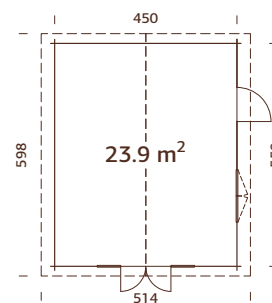

PALMAKO CABIN IRENE 23,9 m²

ARTICLE NUMBER: 102367

Double glazed.
Strong purlins from laminated wood.

MODEL SPECIFICATIONS

Log measurements:

470x570 cm

Volume: 59,0 m³

Door/window type: Garden+

Window glass:

Double glass, 3-6-3 mm

Door glass: Double toughened glass, 4-6-4 mm

Window opening measurements: 119x89 cm

Door opening measurements: 73x175 cm, 114x186 cm

Door sill: low, covered with stainless steel

Roof boards: 19 mm

Roof area: 31,7 m²

Roof gradient: 15,9°

Gross ground area: 24,8 m²

OPTIONAL

Roofing felt (underlayer): 7 rolls, SBS roofing material: 7 rolls, shingles: 12 packs, roofing nails, rain gutters, extension, canopy roof, additional door and window.

See Optional Products p. 256-273 for details.

TREATMENT OPTIONS

102368
brown dip

44 mm

102370
grey dip

A: 217 cm
B: 287 cm

102369
clear white dip

Included
19 mm