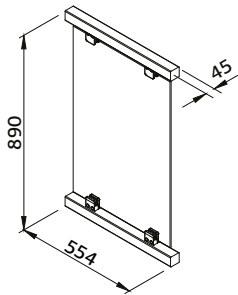

PALMAKO FENCE FOR TERRACE, SIRI 6 GLASS

ARTICLE NUMBER: 107705