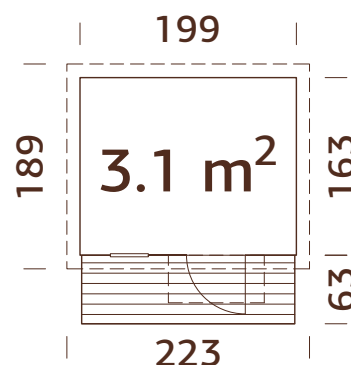

PALMAKO KIDS HARRY 3,1 m²

ARTICLE NUMBER: 101109

MODEL SPECIFICATIONS

Wall measurements:

199x163(223) cm

Volume: 5,1 m³

Door/window glass:

Plexiglass

Fixed window.

measurements: 37x116 cm

Door opening

measurements: 56x141 cm

Roof boards: 16 mm

Roof area: 4,2 m²

Roof gradient: 9,0°

Gross ground area: 3,2 m²

Ready-made wall elements.

Safety
Regular
Production
Surveillance

www.tuv.com
ID 0000075540

16 mm

A: 153 cm
B: 189 cm

Included
16 mm

OPTIONAL

Roofing felt (underlayer): 1 roll, SBS roofing material: 1 roll, roofing nails. See Optional Products p. 256-273 for details.