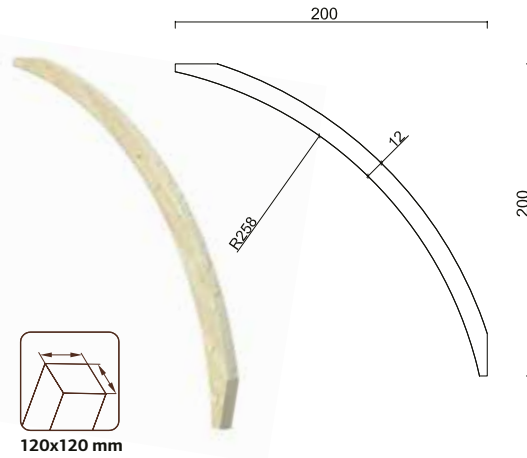

CARPORT ARCH

ARTICLE NUMBER: 102765

ANCHOR, ADJUSTABLE POST LEG

ARTICLE NUMBER: 106608