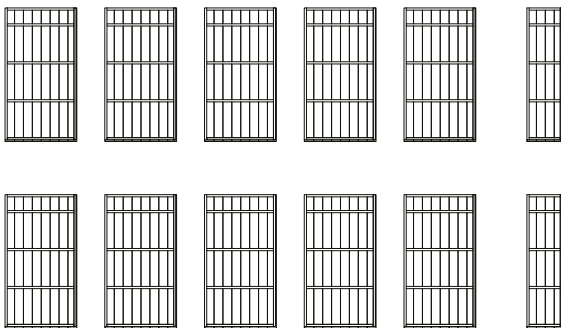

PALMAKO NORDIC HOUSE
ANNABEL 13,4 m² KIT

PALMAKO NORDIC HOUSE
ANNABEL 13,4 m²

PALMAKO NORDIC HOUSE
SOLVEIG 13,6 m²

FAST & EASY ASSEMBLY

Internal view, walls covered with wind-protection plastic

Wall elements – 10 + 2 pc