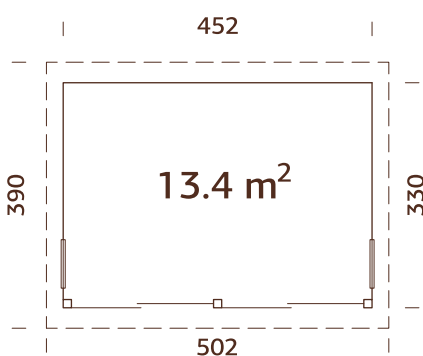

Annabel 13,4 m² kit without sliding door
Article number: 109044

Double glazed.

Ready-made wall elements with wind protection plastic!

Trendy look! Fine-sawn cladding.

88 mm

A: 205 cm
B: 294 cm

Included
19 mm

MODEL SPECIFICATIONS

Wall measurements: 452x330 cm

Volume: 37,4 m³

Door: Sliding door set

Door glass: Toughened, 5 mm

Window type: Summer

Window glass:

Double glass, 3-9-3 mm

Window opening

measurements: 57x165 cm

Door opening

measurements: 96x196 cm

Roof boards: 19 mm

Roof area: 20,0 m²

Roof gradient: 9,0°

Gross ground area: 15,1 m²

OPTIONAL

Roofing felt (underlayer): 3 rolls, SBS roofing material: 3 rolls, roofing nails, rain gutters, additional door and window. See Optional Products p. 256-273 for details.