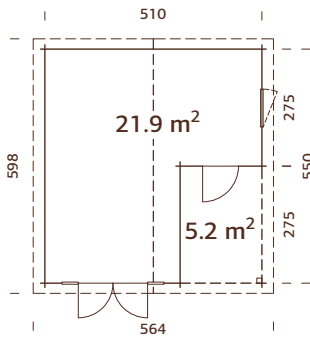

PALMAKO CABIN IRENE 21,9+5,2 m²

ARTICLE NUMBER: 102490

Double glazed.
Can be built in reverse!
Strong purlins from laminated wood.