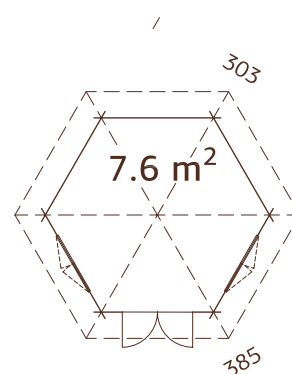

Ready-made roof elements.

TREATMENT OPTIONS

103725
brown dip

103727
grey dip

103726
clear white dip

34 mm

A: 227 cm
B: 336 cm

Included
19 mm