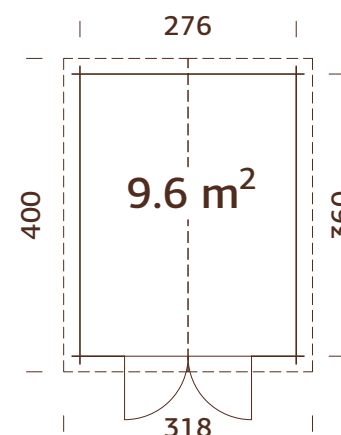

PALMAKO SHED RALF 9,6 m²

ARTICLE NUMBER: 101490

under
2,5m

MODEL SPECIFICATIONS

Log measurements:

296x380 cm

Volume: 20,5 m³

Door/window type:

Garden

Door opening measurements:

151x175 cm

Door sill: low,

covered with stainless steel

Roof boards: 16 mm

Roof area: 13,2 m²

Roof gradient: 16,4°

Gross ground area: 9,9 m²

TREATMENT OPTIONS

101491
brown dip

101493
grey dip

101492
clear white dip

28 mm

A: 194 cm
B: 234 cm

NB! Floor is an optional extra! 19 mm

OPTIONAL

Floor, roofing felt (underlayer): 3 rolls, SBS roofing material: 3 rolls, shingles: 6 packs, roofing nails, rain gutters, extension, canopy roof, additional door. See Optional Products p. 256-273 for details.