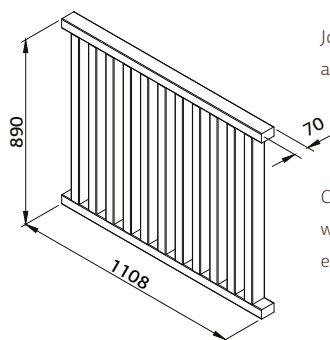

PALMAKO FENCE FOR TERRACE TORA 11

ARTICLE NUMBER: 100573

Jointed with dowel and waterproof adhesive.

Can be combined with Tora 11 glazed elements.