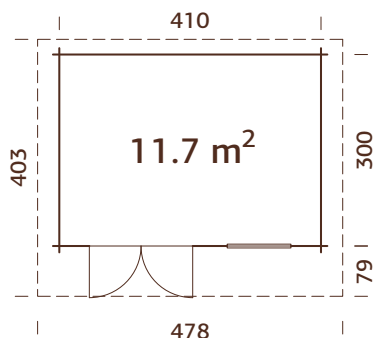

PALMAKO CABIN HEIDI 11,7 m²

ARTICLE NUMBER: 106355

under
2,5m

Double glazed.

TREATMENT OPTIONS

107283
brown dip

107284
grey dip

107286
clear white dip

44 mm

A: 222 cm
B: 244 cm

Included
19 mm

MODEL SPECIFICATIONS

Log measurements:

430x320 cm

Volume: 26,7 m³

Door/window type: Summer

Door/window glass: Double toughened glass, 4-9-4 mm

Fixed window,

measurements: 90x168 cm

Door opening

measurements: 151x183 cm

Door sill: low, covered with stainless steel

Roof boards: 19 mm

Roof area: 18,6 m²

Roof gradient: 2,2°

Gross ground area: 12,3 m²

OPTIONAL

Roofing felt (underlayer): 3 rolls, SBS roofing material: 3 rolls, roofing nails, EPDM, rain gutters, additional door and window. See Optional Products p. 256-273 for details.