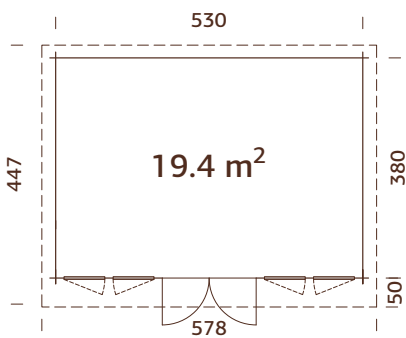

PALMAKO CABIN LISA 19,4 m²

ARTICLE NUMBER: 101749

under
2,5m

Double glazed.
Includes door
and window bars.