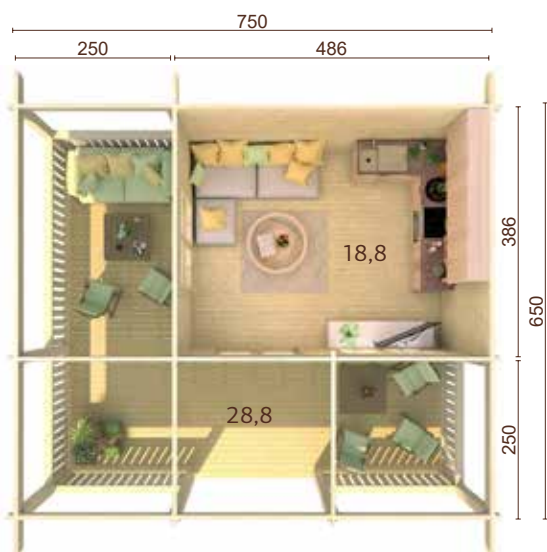

PALMAKO COTTAGE AGNETA 18,8+28,8 m²

ARTICLE NUMBER: 106526

MODEL SPECIFICATIONS

Log measurements (house):

520x420 cm

Log measurements (house with terrace):

750x650 cm

Volume: 63,8 m³

Terrace: 250x750 cm, 250x650 cm

Door/window type: Summer

Door/window glass: Double glass, 3-9-3 mm

Window opening

measurements: 170x161 cm

Door opening measurements:

155x200 cm

Door sill: low, covered with stainless steel

Roof boards: 19 mm

Roof area: 67,2 m²

Roof gradient: 18,0°

Gross ground area (terrace included): 48,1 m²

OPTIONAL

Roofing felt (underlayer): 11 rolls, SBS roofing material: 11 rolls, shingles: 24 packs, roofing nails, additional door and window.

See Optional Products p. 256-273 for details.