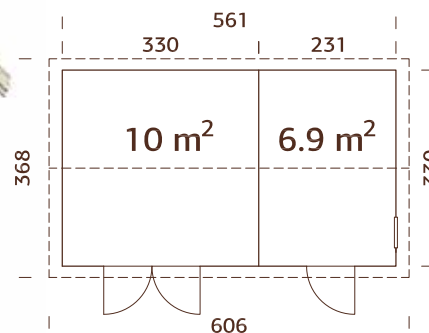

PALMAKO SHED OLAF 16,9 m²

ARTICLE NUMBER: 101236

Ready-made wall elements with wind protection plastic!
Trendy look! Fine-sawn cladding.

MODEL SPECIFICATIONS

Wall measurements:

561x330 cm

Volume: 41,5 m³

Door/window type: Summer

Door/window glass:

Real glass, 4 mm

Fixed window, measurements:

51x55 cm

Door opening

measurements:

78x181 cm, 138x181 cm

Door sill: hard wood

Roof boards: 19 mm

Roof area: 22,6 m²

Roof gradient: 15,0°

Gross ground area: 18,5 m²

OPTIONAL

Roofing felt (underlayer): 5 rolls, SBS roofing material: 5 rolls, shingles: 8 packs, roofing nails, rain gutters, additional door. See Optional Products p. 256-273 for details.

88 mm

A: 210 cm
B: 261 cm

Included
19 mm