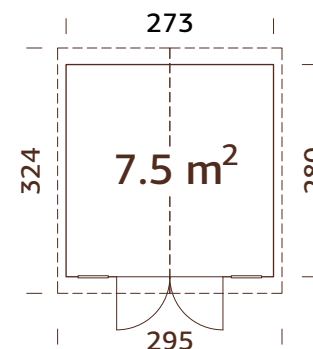

PALMAKO SHED DAN 7,5 m²

ARTICLE NUMBER: 101198

under
2,5m

Ready-made wall elements.

MODEL SPECIFICATIONS

Wall measurements:

273x280 cm

Volume: 15,5 m³

Door/window glass:

Plexiglass

Fixed window, measurements:

38x44 cm

Door opening measurements:

138x182 cm

Roof boards: 16 mm

Roof area: 9,8 m²

Roof gradient: 14,0°

Gross ground area: 7,6 m²

TREATMENT OPTIONS

101199
brown dip

16 mm

101201
grey dip

A: 190 cm
B: 220 cm

101200
clear white dip

Included
16 mm

OPTIONAL

Roofing felt (underlayer): 2 rolls, SBS roofing material: 2 rolls, shingles: 4 packs, roofing nails.

See Optional Products p. 256-273 for details.