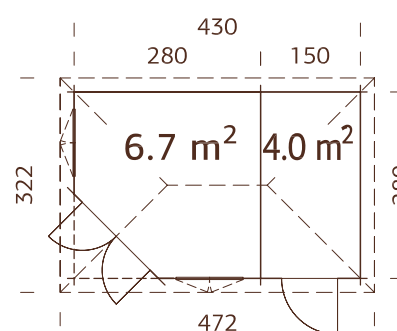

Can be built in reverse!

TREATMENT OPTIONS

103737
brown dip

103739
grey dip

103738
clear white dip

28 mm

A: 217 cm
B: 285 cm

Included
19 mm