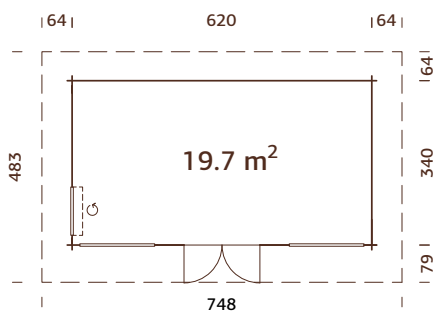

PALMAKO CABIN HEIDI 19,7 m²

ARTICLE NUMBER: 106370

Double glazed.

MODEL SPECIFICATIONS

Log measurements:

640x360 cm

Volume: 49,5 m³

Door/window type: Summer

Door/window glass: Double toughened glass, 4-9-4 mm

Window opening

measurements: 82x198 cm

Fixed window,

measurements: 143x194 cm

Door opening

measurements: 148x203 cm

Door sill: low, covered with stainless steel

Roof boards: 19 mm

Roof area: 36,5 m²

Roof gradient: 9,2°

Gross ground area: 21,1 m²

70 mm

A: 236 cm
B: 314 cm

Included
19 mm

OPTIONAL

Roofing felt (underlayer): 6 rolls, SBS roofing material: 6 rolls, roofing nails, EPDM, rain gutters, additional door and window. See Optional Products p. 256-273 for details.