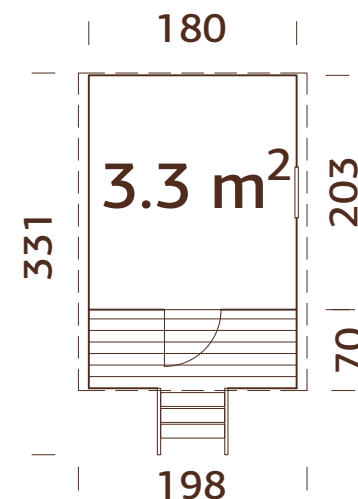

PALMAKO KIDS HUCK 3,3 m²

ARTICLE NUMBER: 101105

MODEL SPECIFICATIONS

Wall measurements:

180x203(271) cm

Volume: 5,2 m³

Door/window glass:

Plexiglass

Fixed window.

measurements: 37x43 cm

Door opening

measurements: 51x124 cm

Roof boards: 16 mm

Roof area: 5,6 m²

Gross ground area: 3,7 m²

Ready-made wall elements.

Safety
Regular
Production
Surveillance

www.tuv.com
ID 0000075540

16 mm

A: 133 cm
B: 225 cm

Included
16 mm

OPTIONAL

Anchors x6, roofing felt (underlayer): 1 roll, SBS roofing material: 1 roll, roofing nails. See Optional Products p. 256-273 for details.