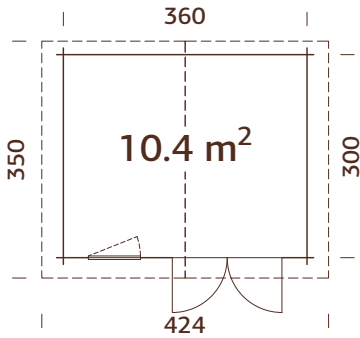

PALMAKO CABIN KLARA 10,4 m²

ARTICLE NUMBER: 101990

under
2,5m

TREATMENT OPTIONS

101991
brown dip

101993
grey dip

101992
clear white dip

28 mm

A: 194 cm
B: 245 cm

NB! Floor is an optional extra! 19 mm

MODEL SPECIFICATIONS

Log measurements:

380x320 cm

Volume: 22,9 m³

Door/window type: Garden

Door/window glass:

Real glass, 4 mm

Window opening

measurements: 66x89 cm

Door opening

measurements: 139x175 cm

Door sill: low,

covered with stainless steel

Roof boards: 16 mm

Roof area: 15,4 m²

Roof gradient: 16,1°

Gross ground area: 10,8 m²

OPTIONAL

Floor, roofing felt (underlayer): 3 rolls, SBS roofing material: 3 rolls, shingles: 6 packs, roofing nails, rain gutters, extension, canopy roof, additional door and window. See Optional Products p. 256-273 for details.