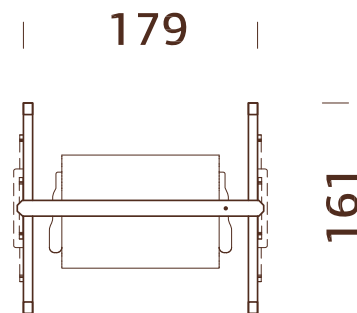

PALMAKO HANGING BENCH SIGRID

ARTICLE NUMBER: 100753

MODEL SPECIFICATIONS

Measurements: 193x161 cm

Height: 198 cm

TREATMENT

100753

green pressure-treated