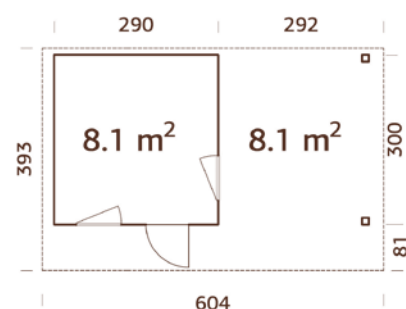

PALMAKO MODERN LOOK HOUSE GRACE

ARTICLE NUMBER: 108587

8,1+8,1 m²

MODEL SPECIFICATIONS

Wall measurements:

290+292x300 cm

Volume: 18,8 m³

Door/window type: Living

Door/window glass: Double toughened glass, 4-18-4 mm

Window opening

measurements: 42x142 cm

Door opening

measurements: 62x188 cm

Door sill: low, covered with stainless steel

Roof boards: 19 mm

Roof area: 23,7 m²

Roof gradient: 5,0°

Gross ground area: 8,7+8,1 m²

Glue laminated wall panels.
Strong purlins from laminated wood.

56 mm

A: 215 cm
B: 258 cm

Included
28 mm

OPTIONAL

Roofing felt (underlayer): 5 rolls, SBS roofing material: 5 rolls, roofing nails, EPDM, rain gutters, additional door and window. See Optional Products p. 256-273 for details.