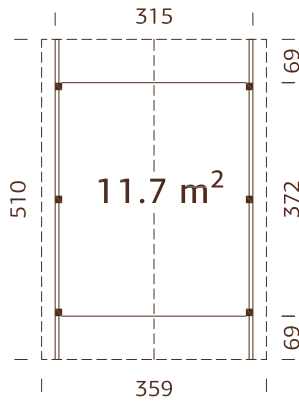

PALMAKO CARPORT ROBERT 11,7 m²

ARTICLE NUMBER: 101013

Strong posts from laminated wood.

TREATMENT OPTIONS

101014
brown dip

101016
grey dip

101015
clear white dip

108955
white primer

120x120 mm

A: 199 cm
B: 299 cm

-

MODEL SPECIFICATIONS

Measurements:
315x372 cm

Volume: 30,8 m³

Roof boards: 19 mm

Roof area: 20,1 m²

Roof gradient: 25,0°

Gross ground area: 18,3 m²

OPTIONAL

Roofing felt (underlayer): 5 rolls, SBS roofing material: 5 rolls, shingles: 8 packs, roofing nails, rain gutters, anchors.

See Optional Products p. 256-273 for details.