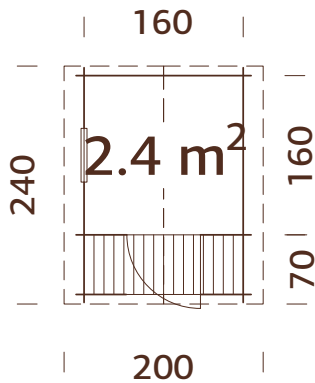

PALMAKO KIDS SAM 2,4 m²

ARTICLE NUMBER: 101761

MODEL SPECIFICATIONS

Log measurements:

176x176(236) cm

Volume: 4,1 m³

Door/window glass:

Plexiglass

Fixed window.

measurements: 47x47 cm

Door opening

measurements: 70x131 cm

Roof boards: 16 mm

Roof area: 5,3 m²

Roof gradient: 26,5°

Gross ground area: 2,6 m²

19 mm

A: 149 cm
B: 194 cm

Included
16 mm

OPTIONAL

Roofing felt (underlayer): 1 roll, SBS roofing material: 1 roll, shingles: 3 packs, roofing nails.

See Optional Products p. 256-273 for details.

Safety
Regular
Production
Surveillance

www.tuv.com
ID 0000075540