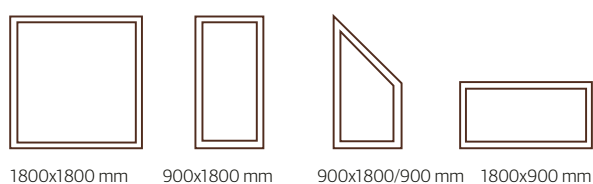

The 4 different dimensions of the Fence Premium series, frame profile 44x90 mm

Finishing

White painted
2 layers (RAL 9016)

WTPNT1+2