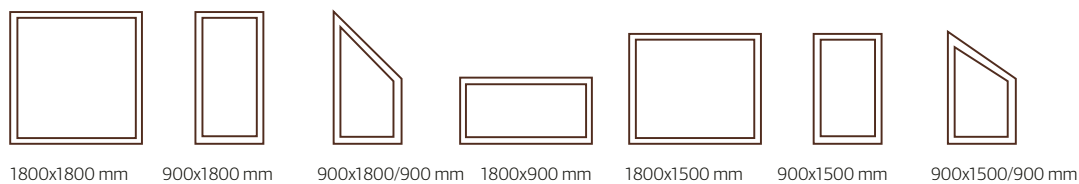

The 7 different dimensions of the Fence Light series, frame profile 33x57 mm