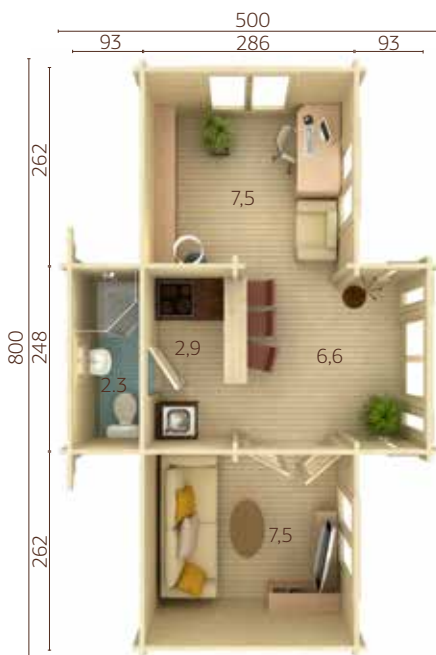

PALMAKO COTTAGE ANNA 26,8 m²

ARTICLE NUMBER: 106568