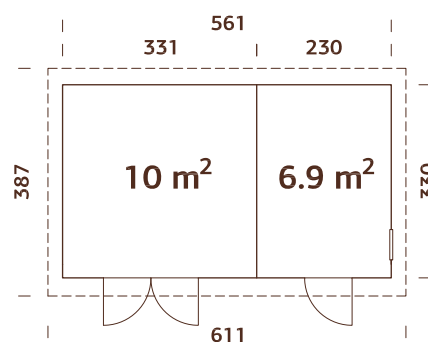

PALMAKO SHED KALLE 16,9 m²

ARTICLE NUMBER: 101056

MODEL SPECIFICATIONS

Wall measurements:

561x330 cm

Volume: 41,5 m³

Door/window type: Summer

Door/window glass:

Real glass, 4 mm

Fixed window, measurements:

51x55 cm

Door opening measurements:

78x181 cm, 138x181 cm

Door sill: hard wood

Roof boards: 19 mm

Roof area: 23,4 m²

Roof gradient: 4,4°

Gross ground area: 18,5 m²

Ready-made wall elements with wind protection plastic!

Trendy look! Fine-sawn cladding.

OPTIONAL

Roofing felt (underlayer): 5 rolls, SBS roofing material: 5 rolls, roofing nails, rain gutters, additional door. See Optional Products p. 256-273 for details.

88 mm

A: 210 cm
B: 259 cm

Included
19 mm