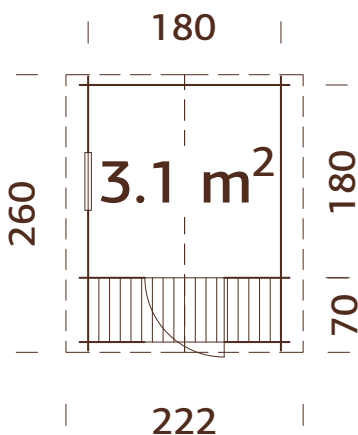

PALMAKO KIDS STINA 3,1 m²

ARTICLE NUMBER: 101766

MODEL SPECIFICATIONS

Log measurements:

196x196(256) cm

Volume: 5,2 m³

Door/window glass:

Plexiglass

Fixed window.

measurements: 47x47 cm

Door opening

measurements: 70x131 cm

Roof boards: 16 mm

Roof area: 6,2 m²

Roof gradient: 23,5°

Gross ground area: 3,2 m²

19 mm

A: 149 cm
B: 193 cm

Included
16 mm

OPTIONAL

Roofing felt (underlayer): 1 roll, SBS roofing material: 1 roll, shingles: 3 packs, roofing nails.

See Optional Products p. 256-273 for details.

Safety
Regular
Production
Surveillance

www.tuv.com
ID 0000053407