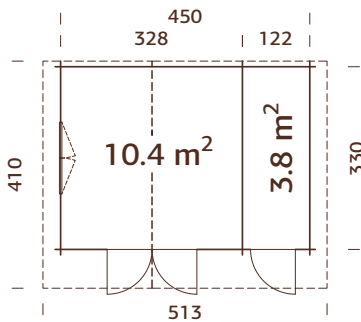

PALMAKO CABIN EMMA 14,2 m²

ARTICLE NUMBER: 102339

Can be built in reverse!