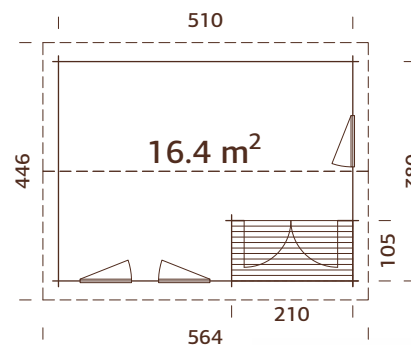

PALMAKO CABIN SUSANNA 16,4 m²

ARTICLE NUMBER: 102469

Double glazed.

Can be built in reverse!

Terrace boards are treated.

MODEL SPECIFICATIONS

Log measurements:

530x400 cm

Volume: 37,2 m³

Terrace: 210x105 cm

Door/window type:

Summer

Door/window glass:

Double glass, 3-9-3 mm

Window opening

measurements: 76x85 cm

Door opening

measurements: 151x186 cm

Door sill: low, covered with stainless steel

Roof boards: 19 mm

Roof area: 26,1 m²

Roof gradient: 18,5°

Gross ground area (terrace included): 19,4 m²

OPTIONAL

Roofing felt (underlayer): 6 rolls, SBS roofing material: 6 rolls, shingles: 10 packs, roofing nails, rain gutters, additional door and window. See Optional Products p. 256-273 for details.

TREATMENT OPTIONS

102470
brown dip

44 mm

102472
grey dip

A: 205 cm
B: 278 cm

102471
clear white dip

Included
19 mm