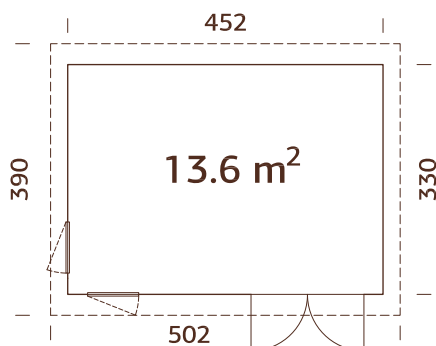

PALMAKO NORDIC HOUSE SIMONE 13,6 m²

ARTICLE NUMBER: 109000

NEW!

Door and window elements can be swapped.

Double glazed.

Ready-made wall elements with wind protection plastic!

Trendy look! Fine-sawn cladding.

88 mm

A: 203 cm
B: 294 cm

Included
19 mm

MODEL SPECIFICATIONS

Wall measurements:

452x330 cm

Volume: 33,7 m³

Door/window type: Summer

Door/window glass:

Double glass, 3-9-3 mm

Window opening measurements:

54x162 cm

Door opening

measurements: 150x180 cm

Door sill: low, covered with

stainless steel

Roof boards: 19 mm

Roof area: 19,7 m²

Roof gradient: 9,0°

Gross ground area: 14,9 m²

OPTIONAL

Roofing felt (underlayer): 5 rolls, SBS roofing material: 5 rolls, roofing nails, rain gutters, additional door and window. See Optional Products p. 256-273 for details.