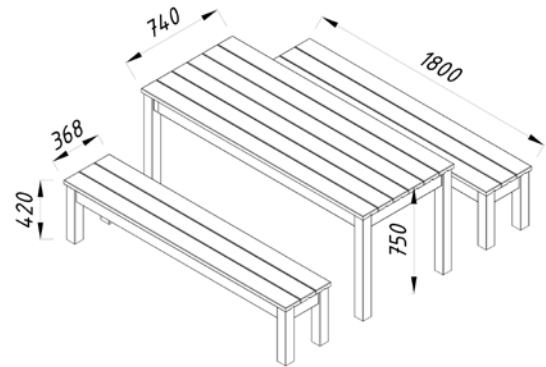

28 mm

MODEL SPECIFICATIONS

Measurements:

180x74 cm (table), 180x37 cm (benches)

Height:

75 cm (table), 42 cm (benches)

TREATMENT OPTIONS

100811