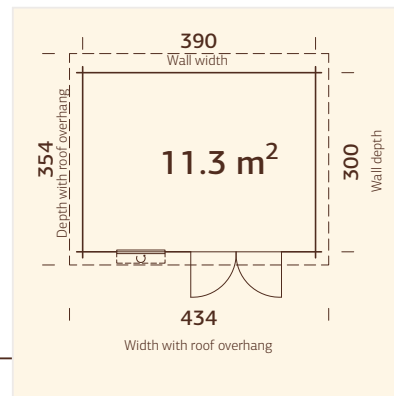

How to read product information

Name of the product

We have put a lot of thought into naming our products and as a result, the name of the chosen product reflects its function, family and size (also additional area when a terrace or side roof is included).

BRAND - Palmako > **FUNCTION - cabin** > **FAMILY - Elsa** > **SIZE - surface area 11,3 m²**

Product information

Each page contains one or two of our products with all the information about it listed as symbols or as text. This example below will help you read and understand product information better.

PALMAKO CABIN ELSA 11,3 m²

ARTICLE NUMBER: 102006

under 2,5m — Height of product is under 2,5 meters

Groundplan

Specifications for the specific model

MODEL SPECIFICATIONS

Log measurements: 410x320 cm
Volume: 24,2 m³
Door/window type: Garden
Door/window glass: Real glass, 4 mm
Window opening measurements: 70x43 cm
Door opening measurements: 140x180 cm
Door sill: low, covered with stainless steel
Roof boards: 19 mm
Roof area: 15,4 m²
Roof gradient: 0,9°
Gross ground area: 11,7 m²

OPTIONAL

Floor, roofing felt: roofing felt (underlayer): 3 rolls, SBS roofing material: 3 rolls, roofing nails, EPDM, rain gutters, canopy roof. See Optional Products p. 242-255 for details.

How the specific model can be treated

TREATMENT OPTIONS

102007 brown dip	102009 grey dip	102008 clear white dip
28 mm	A: 211 cm B: 221 cm	NB! Floor is an optional extra! 19 mm

Optional products for the specific model

General information described with symbols

Description of the symbols

Wall/element/post thickness			Floor boards	Wood profile	Age/Weight limit
Heights (A - wall height; B - total height)