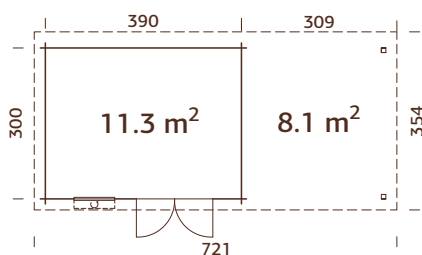

PALMAKO CABIN ELSA 11,3+8,1 m²

ARTICLE NUMBER: 102014

under
2,5m

Can be built in reverse!