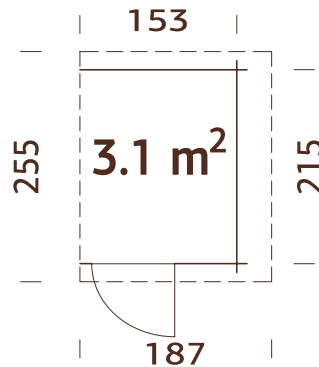

EXTENSION 3,1 m²

ARTICLE NUMBER: 102801

MODEL SPECIFICATIONS

Log measurements:

163x235 cm

Volume: 5,5 m³

Door/window type: Garden

Door opening

measurements: 73x134 cm

Door sill: low, covered with

stainless steel

Roof boards: 19 mm

Roof area: 4,9 m²

Roof gradient: 11,0°

28 mm

A: 160 cm
B: 183 cm

Included
19 mm

OPTIONAL

Roofing felt (underlayer):
1 roll, SBS roofing material:
1 roll, shingles: 2 packs,
roofing nails.

44x95 mm

A: 210 cm
B: 250 cm

-

OPTIONAL

Roofing felt (underlayer):
1 roll, SBS roofing material:
1 roll, shingles: 2 packs,
roofing nails.

TREATMENT OPTIONS

102802 brown dip

102804 grey dip

102803 clear white dip

103169 brown dip

103171 grey dip

103170 clear white dip

CANOPY ROOF 4,3 m²

ARTICLE NUMBER: 103168

MODEL SPECIFICATIONS

Log measurements:

144x290 cm

Volume: 10,0 m³

Roof boards: 19 mm

Roof area: 4,3 m²

Roof gradient: 16,0°

GRILL STOVE WITH TABLE

ARTICLE NUMBER: 102789

PLASTIC BOX FOR LILI AND MELISSA

ARTICLE NUMBER: 107430