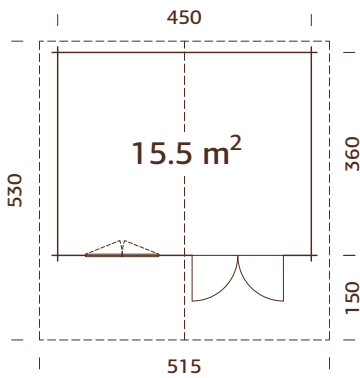

PALMAKO CABIN SALLY 15,5 m²

ARTICLE NUMBER: 102274

Double glazed.

TREATMENT OPTIONS

102275
brown dip

102277
grey dip

102276
clear white dip

44 mm

A: 205 cm
B: 268 cm

Included
19 mm