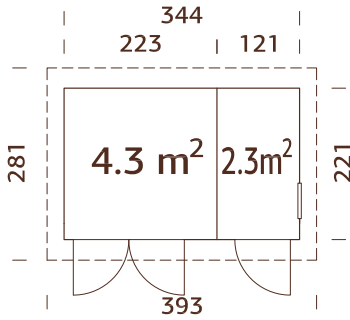

under
2,5m

PALMAKO SHED KALLE 6,6 m²

ARTICLE NUMBER: 101228

Ready-made wall elements with
wind protection plastic!
Trendy look! Fine-sawn cladding.

MODEL SPECIFICATIONS

Wall measurements:

344x221 cm

Volume: 16,0 m³

Door/window type: Summer

Door/window glass:

Real glass, 4 mm

Fixed window, measurements:

51x55 cm

Door opening measurements:

78x181 cm, 138x181 cm

Door sill: hard wood

Roof boards: 19 mm

Roof area: 11,0 m²

Roof gradient: 4,8°

Gross ground area: 7,6 m²

88 mm

A: 209 cm

B: 249 cm

Included

19 mm

OPTIONAL

Roofing felt (underlayer): 2 rolls, SBS roofing material: 2 rolls, roofing nails, rain gutters, additional door. See Optional Products p. 256-273 for details.