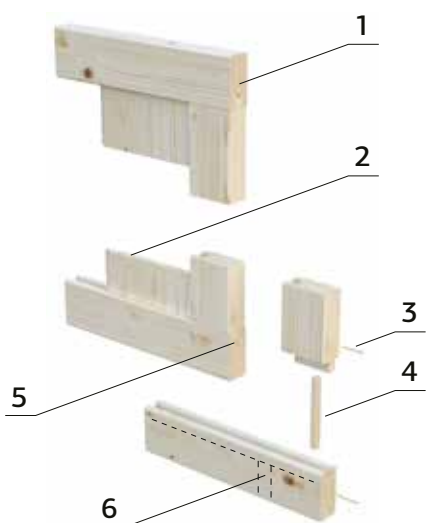

We can give our fence panels in two, some of them in four treatments so you can decide which treatment suits best with your garden:

1. Frame profile 33x57mm / 44x90mm
2. Board profile 12x95mm / 16x111mm
3. Brad nails
4. Dowel 10x160mm / 16x130mm
5. Water channel
6. Drainage hole to let out any built up moisture or water

All our fence panels can be easily assembled. If you look at the visual of assembling a fence panel below, you will see which products you need and how to assemble them together.

See Optional Products on p. 229 for details.