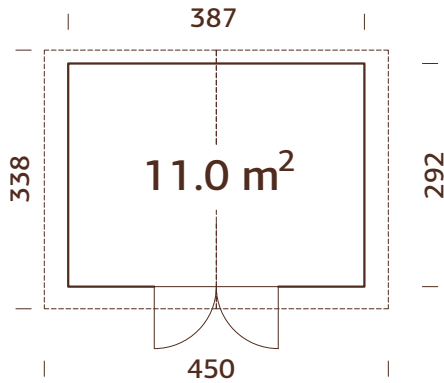

PALMAKO SHED TIAGO 11,0 m²

ARTICLE NUMBER: 108622

NEW!
METAL ROOF!

TREATMENT

108622
brown pressure-treated

89 mm

A: 206 cm
B: 279 cm

NB! Floor is an optional extra! 19 mm

MODEL SPECIFICATIONS

Wall measurements:

387x292 cm

Volume: 26,9 m³

Door/window type: Garden

Door/window glass:

Real glass, 4 mm

Door opening

measurements: 139x187 cm

Roof area: 16,5 m²

Roof gradient: 16,0°

Gross ground area: 12,3 m²

OPTIONAL

Additional door. See Optional Products p. 256-273 for details.

Metal roof and rain gutters included.