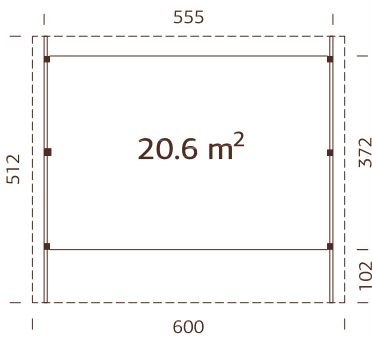

Strong posts from laminated wood.