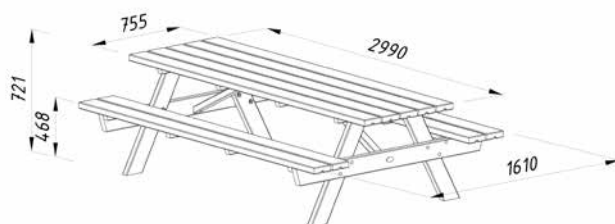

MODEL SPECIFICATIONS

Measurements: 299x161 cm

Height: 72 cm

TREATMENT OPTIONS

100802

green pressure-treated