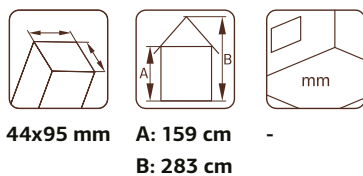

TREATMENT

108999

grey pressure-treated