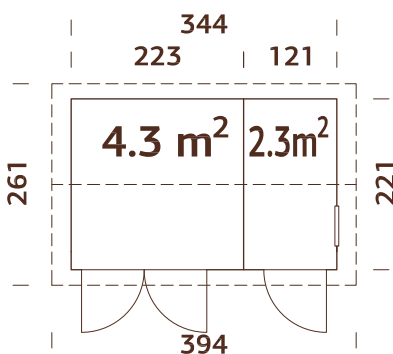

PALMAKO SHED OLAF 6,6 m²

ARTICLE NUMBER: 101229

under
2,5m

Ready-made wall elements with
wind protection plastic!
Trendy look! Fine-sawn cladding.

88 mm

A: 209 cm
B: 247 cm

Included
19 mm