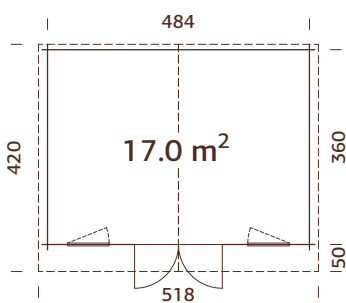

PALMAKO CABIN KLARA 17,0 m²

ARTICLE NUMBER: 102130

under
2,5m

TREATMENT OPTIONS

102131
brown dip

102133
grey dip

102132
clear white dip

28 mm

A: 182 cm
B: 245 cm

NB! Floor is an optional extra! 19 mm

MODEL SPECIFICATIONS

Log measurements:

504x380 cm

Volume: 36,3 m³

Door/window type: Garden

Door/window glass:

Real glass, 4 mm

Window opening

measurements: 66x89 cm

Door opening

measurements: 139x175 cm

Door sill: low, covered with

stainless steel

Roof boards: 16 mm

Roof area: 22,4 m²

Roof gradient: 14,6°

Gross ground area: 17,4 m²

OPTIONAL

Floor, roofing felt (underlayer): 4 rolls, SBS roofing material: 4 rolls, shingles: 10 packs, roofing nails, rain gutters, canopy roof, additional door and window. See Optional Products p. 256-273 for details.