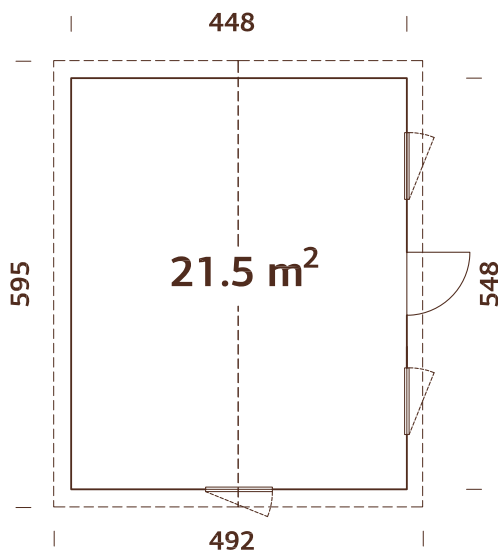

PALMAKO NORDIC+ HOUSE PERNILLA 21,5 m²

ARTICLE NUMBER: 101261

MODEL SPECIFICATIONS

Wall measurements:

448x548 cm

Volume: 55,4 m³

Door/window type: Summer

Door/window glass:

Double glass, 3-9-3 mm

Window opening

measurements:

69x95, 69x38 cm

Door opening

measurements: 78x181 cm

Door sill: hard wood

Roof boards: 19 mm

Roof area: 30,4 m²

Roof gradient: 20,0°

Gross ground area: 24,6 m²

OPTIONAL

Roofing felt (underlayer): 7 rolls, SBS roofing material: 7 rolls, shingles:

13 packs, roofing nails, rain gutters, canopy roof, additional door and window, single window elements. See Optional Products p. 256-273 for details.

Door and window elements can be swapped.

Double glazed.

Trendy look! Fine-sawn cladding.

Ready-made wall elements with wind protection plastic!

160 mm

A: 216 cm
B: 326 cm

Included
19 mm