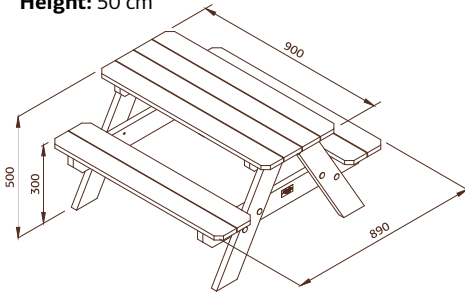

Measurements of swing beam:

90x90 mm, glued laminated wood

Measurements of

swing legs: 70x70 mm

Platform height for slide: 150 cm

On-the-ground product

NB! Slide is an optional extra!

TREATMENT

Boards

PALMAKO KIDS LISBET

ARTICLE NUMBER: 100779

MODEL SPECIFICATIONS

Length: 90 cm

Width: 89 cm

Height: 50 cm

On-the-ground product