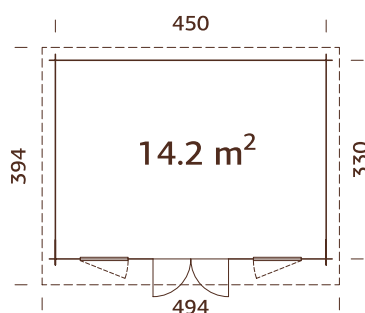

PALMAKO CABIN LISA 14,2 m²

ARTICLE NUMBER: 102197

under
2,5m

Double glazed.

Includes door and window bars.

TREATMENT OPTIONS

102198
brown dip

102200
grey dip

102199
clear white dip

44 mm

A: 211 cm
B: 239 cm

Included
19 mm

MODEL SPECIFICATIONS

Log measurements:

470x350 cm

Volume: 31,6 m³

Door/window type: Garden+

Window glass:

Double glass, 3-6-3 mm

Door glass:

Double toughened glass, 4-6-4 mm

Window opening measurements: 60x111 cm

Door opening measurements: 151x175 cm

Door sill:

low, covered with stainless steel

Roof boards: 19 mm

Roof area: 19,2 m²

Roof gradient: 4,0°

Gross ground area: 14,9 m²

OPTIONAL

Roofing felt (underlayer): 3 rolls, SBS roofing material: 3 rolls, roofing nails, EPDM, rain gutters, extension, canopy roof, additional door and window. See Optional Products p. 256-273 for details.