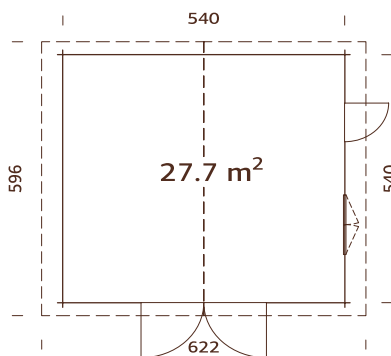

MODEL SPECIFICATIONS

Log measurements: 560x560 cm

Volume: 73,9 m³

Door/window type: Summer

Door/window glass:

Double glass, 3-9-3 mm

Window opening

measurements: 117x92 cm

Door opening

measurements: 73x183 cm

Wooden gate opening

measurements: 225x193 cm

Art. No. Wooden gate: 103587

Roof boards: 19 mm

Roof area: 37,8 m²

Roof gradient: 15,7°

Gross ground area: 29,2 m²

OPTIONAL

Roofing felt (underlayer): 8 rolls, SBS roofing material: 8 rolls, shingles: 14 packs, roofing nails, rain gutters, extension, canopy roof, additional door and window, engine set for garage sectional door.

See Optional Products p. 256-273 for details.

Double glazed.

Strong purlins from laminated wood.

70 mm

A: 230 cm
B: 312 cm

-

TREATMENT OPTIONS

natural, untreated wood

brown dip

grey dip

clear white dip

Roger 27,7 m² kit without door

101911

101912

101914

101913

Roger 27,7 m² with wooden gate

102379

102380

102382

102381

Roger 27,7 m² with sectional door

102383

102384

102386

102385