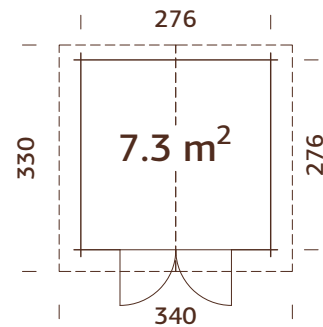

PALMAKO CABIN LOTTA 7,3 m²

ARTICLE NUMBER: 101482

under
2,5m

TREATMENT OPTIONS

101483
brown dip

101485
grey dip

101484
clear white dip

28 mm

A: 194 cm
B: 234 cm

NB! Floor is an optional extra! 19 mm

MODEL SPECIFICATIONS

Log measurements:

296x296 cm

Volume: 15,7 m³

Door/window type: Garden

Door/window glass:

Real glass, 4 mm

Door opening

measurements: 151x175 cm

Door sill: low,

covered with stainless steel

Roof boards: 16 mm

Roof area: 11,5 m²

Roof gradient: 16,2°

Gross ground area: 7,6 m²

OPTIONAL

Floor, roofing felt (underlayer): 3 rolls, SBS roofing material: 3 rolls, shingles: 5 packs, roofing nails, rain gutters, extension, canopy roof, additional door. See Optional Products p. 256-273 for details.