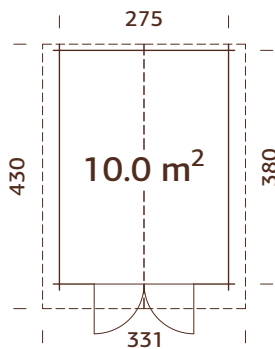

PALMAKO CABIN LOTTA 10,0 m²

ARTICLE NUMBER: 101646

under
2,5m

TREATMENT OPTIONS

101647
brown dip

101649
grey dip

101648
clear white dip

34 mm

A: 182 cm
B: 234 cm

NB! Floor is an optional extra! 19 mm

MODEL SPECIFICATIONS

Log measurements:

295x400 cm

Volume: 20,8 m³

Door/window type:

Garden

Door/window glass:

Real glass, 4 mm

Door opening

measurements: 151x175 cm

Door sill: wooden

Roof boards: 16 mm

Roof area: 15,1 m²

Roof gradient: 20,9°

Gross ground area: 10,5 m²

OPTIONAL

Floor, roofing felt (underlayer): 3 rolls, SBS roofing material: 3 rolls, shingles: 6 packs, roofing nails, rain gutters, canopy roof, additional door. See Optional Products p. 256-273 for details.