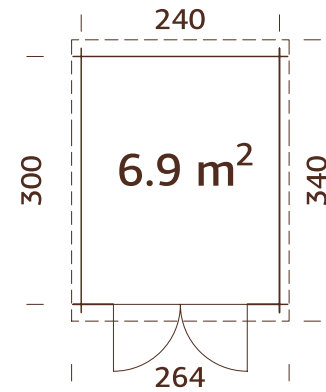

PALMAKO CABIN ELLA 6,9 m²

ARTICLE NUMBER: 101453

under
2,5m

MODEL SPECIFICATIONS

Log measurements:

260x320 cm

Volume: 14,2 m³

Door/window type: Garden

Window glass:

Real glass, 4 mm

Door glass: Toughened glass, 4 mm

Door opening

measurements: 151x175 cm

Door sill: low, covered with stainless steel

Roof boards: 19 mm

Roof area: 8,7 m²

Roof gradient: 2,2°

Gross ground area: 7,2 m²

TREATMENT OPTIONS

101454
brown dip

101456
grey dip

101455
clear white dip

28 mm

A: 199 cm
B: 214 cm

NB! Floor is an optional extra! 19 mm

OPTIONAL

Floor, roofing felt (underlayer): 2 rolls, SBS roofing material: 2 rolls, roofing nails, EPDM, rain gutters, additional door. See Optional Products p. 256-273 for details.