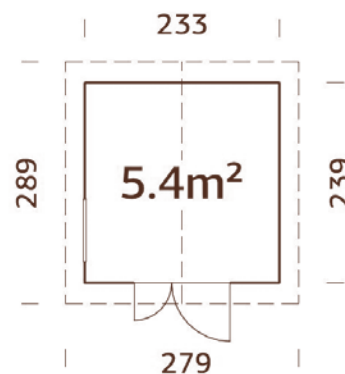

PALMAKO SHED NILS 5,4 m²

ARTICLE NUMBER: 101180

NEW!
under 2,5m

Ready made wall elements.

MODEL SPECIFICATIONS

Wall measurements:

233x239 cm

Volume: 11,5 m³

Window type: Shed

Window glass: Plexiglass

Fixed window measurements:

70x46 cm

Door opening measurements:

112x183 cm

Roof area: 8,4 m²

Roof gradient: 21,0°

Gross ground area: 5,6 m²

TREATMENT OPTIONS

101181
brown dip

16 mm

101183
grey dip

A: 188 cm
B: 238 cm

101182
clear white dip

Included
16 mm

OPTIONAL

Roofing felt (underlayer): 2 rolls, SBS roofing material: 2 rolls, shingles: 4 packs, roofing nails, rain gutters.