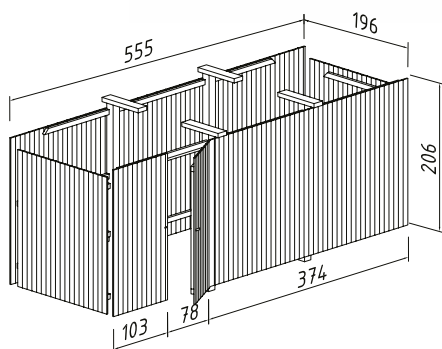

MODEL SPECIFICATIONS

Measurements: 555x196 cm

Volume: 22,4 m³

19 mm

-

TREATMENT OPTIONS

102786
brown dip

102788
grey dip