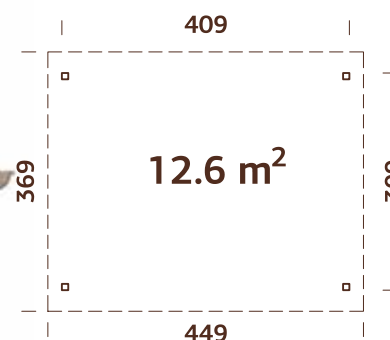

PALMAKO PERGOLA PAULA 12,6 m²

ARTICLE NUMBER: 107967

under
2,5m

Strong posts from laminated wood.

TREATMENT

107967
grey pressure-treated

MODEL SPECIFICATIONS OPTIONAL

Measurements: 449x369 cm Fence panels 900x1800 mm. See
Volume: 28,0 m³ Optional Products p. 256-273 for details.

90x90 mm

249 cm

-