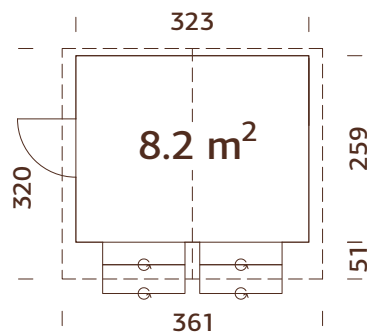

PALMAKO KIOSK STELLA 8,2 m²

ARTICLE NUMBER: 101141

under
2,5m

Ready-made wall elements.

TREATMENT OPTIONS

101142
brown dip

101144
grey dip

101143
clear white dip

16 mm

A: 189 cm
B: 239 cm

NB! Floor is an optional extra! 16 mm

MODEL SPECIFICATIONS

Wall measurements:

323x259 cm

Volume: 17,7 m³

Window opening measurements:

118x82 cm

Door opening measurements:

76x169 cm

Roof boards: 16 mm

Roof area: 12,0 m²

Roof gradient: 15,0°

Gross ground area: 8,4 m²

OPTIONAL

Floor, roofing felt (underlayer): 2 rolls, SBS roofing material: 2 rolls, shingles: 5 packs, roofing nails.
See Optional Products p. 256-273 for details.