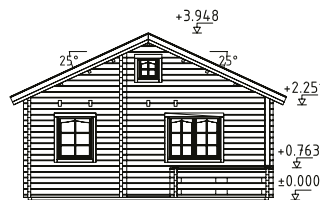

OPTIONAL

Roofing felt (underlayer): 9 rolls, SBS roofing material: 9 rolls, shingles: 16 packs, roofing nails, additional door and window.

See Optional Products p. 256-273 for details.