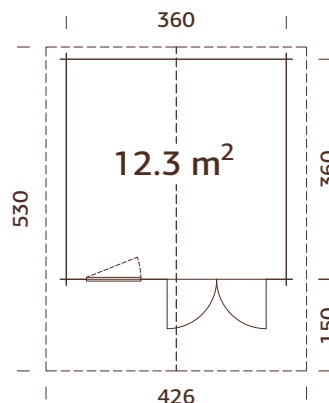

PALMAKO CABIN SALLY 12,3 m²

ARTICLE NUMBER: 102083

Double glazed.

MODEL SPECIFICATIONS

Log measurements:

380x380 cm

Volume: 28,5 m³

Door/window type: Summer

Door/window glass:

Double glass, 3-9-3 mm

Window opening

measurements: 76x87 cm

Door opening

measurements: 151x186 cm

Door sill: low, covered with

stainless steel

Roof boards: 19 mm

Roof area: 23,3 m²

Roof gradient: 16,1°

Gross ground area: 13,0 m²

OPTIONAL

Roofing felt (underlayer): 6 rolls, SBS roofing material: 6 rolls, shingles: 9 packs, roofing nails, rain gutters, extension, canopy roof, additional door and window.

See Optional Products p. 256-273 for details.

TREATMENT OPTIONS

102084
brown dip

44 mm

102086
grey dip

A: 205 cm
B: 256 cm

102085
clear white dip

Included
19 mm