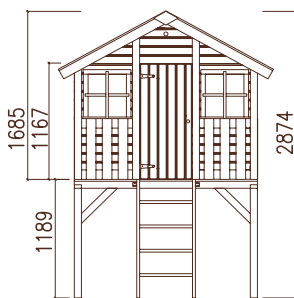

PALMAKO KIDS TOBY 2,1 m²

ARTICLE NUMBER: 101129

Ready-made wall elements.

16 mm

A: 117 cm
B: 169/287 cm

Included
16 mm

MODEL SPECIFICATIONS

Wall measurements:

180x122(190) cm

Volume: 3,0 m³

Door/window glass:

Plexiglass

Fixed window.

measurements: 38x44 cm

Door opening

measurements: 51x115 cm

Roof boards: 16 mm

Roof area: 4,6 m²

Roof gradient: 29,0°

Gross ground area: 2,2 m²

OPTIONAL

Anchors x4, roofing felt (underlayer): 1 roll,

SBS roofing material: 1 roll, shingles: 2 packs, roofing nails.

See Optional Products p. 256-273 for details.

Safety
Regular
Production
Surveillance

www.tuv.com
ID 0000075540