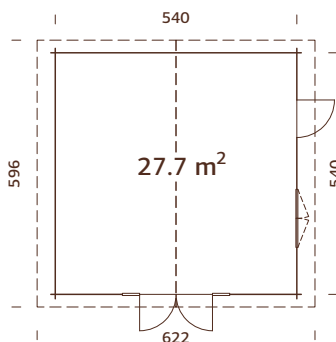

PALMAKO CABIN IRENE 27,7 m²

ARTICLE NUMBER: 102375

Double glazed.
Strong purlins from laminated wood.