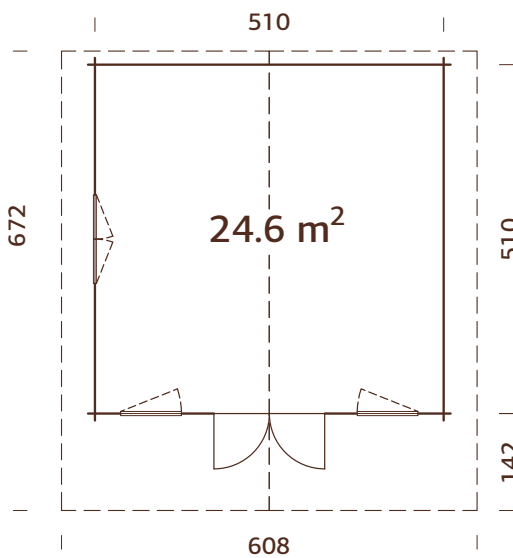

PALMAKO CABIN HELENA 24,6 m²

ARTICLE NUMBER: 102515

MODEL SPECIFICATIONS

Log measurements: 530x530 cm

Volume: 62,2 m³

Door/window type: Summer

Door/window glass:

Double glass, 3-9-3 mm

Window opening

measurements:

76x92 cm, 117x92 cm

Door opening measurements:

151x183

Door sill: low, covered with

stainless steel

Roof boards: 19 mm

Roof area: 42,2 m²

Roof gradient: 16,7°

Gross ground area: 26,0 m²

OPTIONAL

Roofing felt (underlayer): 8 rolls, SBS roofing material: 8 rolls, shingles: 16 packs, roofing nails, rain gutters, extension, canopy roof, additional door and window.

See Optional Products p. 256-273 for details.

Double glazed.

Strong purlins from laminated wood.

70 mm

A: 216 cm
B: 290 cm

Included
19 mm