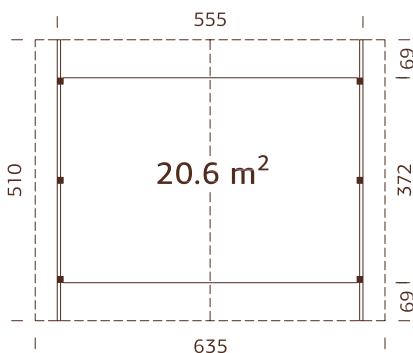

PALMAKO CARPORT ROBERT 20,6 m²

ARTICLE NUMBER: 101029

Strong posts and purlins from laminated wood.

TREATMENT OPTIONS

101030
brown dip

101032
grey dip

101031
clear white dip

108956
white primer

120x120 mm

A: 199 cm
B: 363 cm

-

MODEL SPECIFICATIONS

Measurements:
555x372 cm

Volume: 61,5 m³

Roof boards: 19 mm

Roof area: 35,8 m²

Roof gradient: 25,0°

Gross ground area: 32,4 m²

OPTIONAL

Roofing felt (underlayer): 9 rolls, SBS roofing material: 9 rolls, shingles: 14 packs, roofing nails, rain gutters, anchors.

See Optional Products p. 256-273 for details.