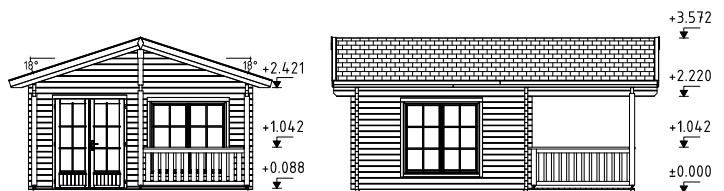

Double glazed.

Can be built in reverse!

Terrace boards are treated.

70 mm

A: 250 cm
B: 357 cm

Included
28 mm