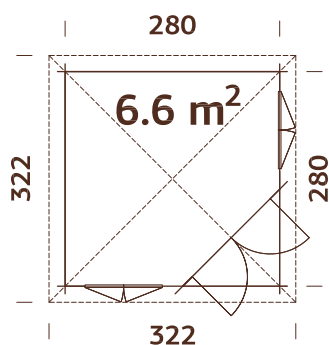

PALMAKO PAVILION MELANIE 6,6 m²

ARTICLE NUMBER: 103728

Double glazed.

TREATMENT OPTIONS

103729
brown dip

103731
grey dip

103730
clear white dip

44 mm

A: 222 cm
B: 302 cm

Included
19 mm

MODEL SPECIFICATIONS

Log measurements:

300x300 cm

Volume: 16,3 m³

Door/window type:

Garden+

Window glass: Double glass,
3-6-3 mm

Door glass: Double
toughened glass, 4-6-4 mm

Window opening
measurements: 90x123 cm

Door opening

measurements:

114x186 cm

Door sill: low,
covered with stainless steel

Roof boards: 16 mm

Roof area: 8,4 m²

Roof gradient: 25,0°

Gross ground area: 7,8 m²

OPTIONAL

Shingles: 6 packs, roofing nails,
additional door and window.
See Optional Products
p. 256-273 for details.