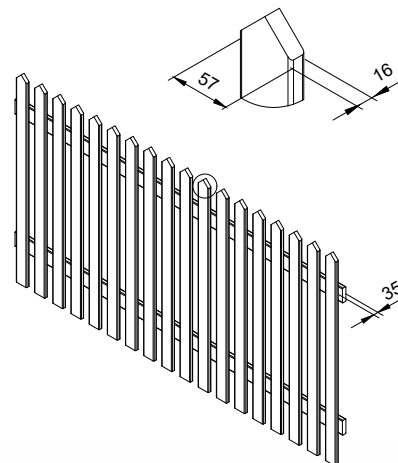

PALMAKO FENCE ELEMENT LUISE 10

ARTICLE NUMBER: 100547 / 100549

MODEL SPECIFICATIONS

Element measurements,
width x height: 1800x1000 mm
Depth: 35 mm
Palisade profile: 16x57 mm