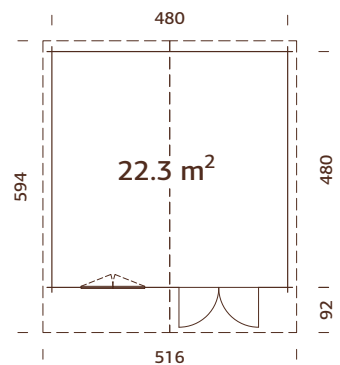

PALMAKO CABIN BRITTA 22,3 m²

ARTICLE NUMBER: 102266

Strong purlins from laminated wood.

TREATMENT OPTIONS

102267
brown dip

102269
grey dip

102268
clear white dip

40 mm

A: 205 cm
B: 270 cm

NB! Floor is an optional extra! 19 mm

MODEL SPECIFICATIONS

Log measurements:

500x500 cm

Volume: 52,7 m³

Door/window type: Garden

Door/window glass:

Real glass, 4 mm

Window opening

measurements: 119x89 cm

Door opening

measurements: 151x186 cm

Door sill: low, covered with

stainless steel

Roof boards: 19 mm

Roof area: 29,2 m²

Roof gradient: 14,9°

Gross ground area: 23,0 m²

OPTIONAL

Floor, roofing felt (underlayer): 7 rolls, SBS roofing material: 7 rolls, shingles: 12 packs, roofing nails, rain gutters, extension, canopy roof, additional door and window.

See Optional Products p. 256-273 for details.