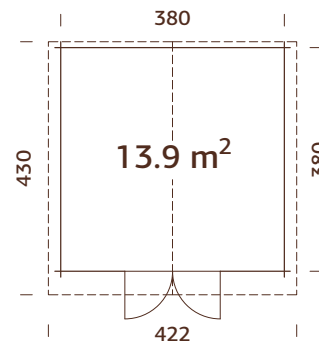

PALMAKO CABIN LOTTA 13,9 m²

ARTICLE NUMBER: 101694

under
2,5m

MODEL SPECIFICATIONS

Log measurements:

400x400 cm

Volume: 29,8 m³

Door/window type:

Garden

Door/window glass:

Real glass, 4 mm

Door opening

measurements: 151x175 cm

Door sill: wooden

Roof boards: 16 mm

Roof area: 19,1 m²

Roof gradient: 18,6°

Gross ground area: 14,4 m²

TREATMENT OPTIONS

101695
brown dip

101697
grey dip

101696
clear white dip

34 mm

A: 182 cm
B: 245 cm

NB! Floor is an optional extra! 19 mm

OPTIONAL

Floor, roofing felt (underlayer): 3 rolls, SBS roofing material: 3 rolls, shingles: 8 packs, roofing nails, rain gutters, canopy roof, additional door. See Optional Products p. 256-273 for details.