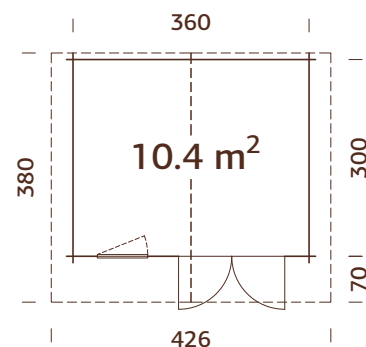

PALMAKO CABIN EMMA 10,4 m²

ARTICLE NUMBER: 102033

MODEL SPECIFICATIONS

Log measurements:

380x320 cm

Volume: 23,9 m³

Door/window type: Garden

Door/window glass:

Real glass, 4 mm

Window opening

measurements: 66x89 cm

Door opening

measurements: 151x175 cm

Door sill: low, covered with stainless steel

Roof boards: 19 mm

Roof area: 16,8 m²

Roof gradient: 16,2°

Gross ground area: 10,8 m²

OPTIONAL

Roofing felt (underlayer): 3 rolls, SBS roofing material: 3 rolls, shingles: 7 packs, roofing nails, rain gutters, extension, canopy roof, additional door and window.

See Optional Products p. 256-273 for details.

TREATMENT OPTIONS

102034
brown dip

34 mm

102036
grey dip

A: 205 cm
B: 257 cm

102035
clear white dip

Included
19 mm