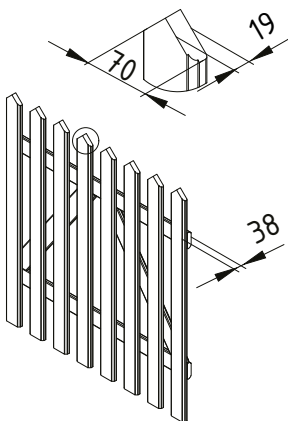

TREATMENT OPTIONS

109035

primer + white painted 2 layers (RAL 9016)

OPTIONAL

Fence gate hardware kit. See Optional Products p. 256-273 for details.

MODEL SPECIFICATIONS

Element measurements,
width x height: 900x1000 mm
Depth: 38 mm
Palisade profile: 19x70 mm