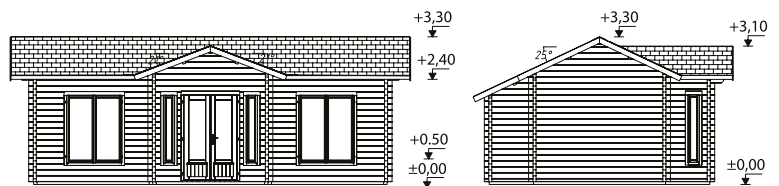

See Optional Products p. 256-273 for details.

Double glazed.

70 mm

A: 257 cm
B: 330 cm

Included
28 mm

PALMAKO COTTAGE ANNA 26,8+1,9 m²

ARTICLE NUMBER: 106399

MODEL SPECIFICATIONS