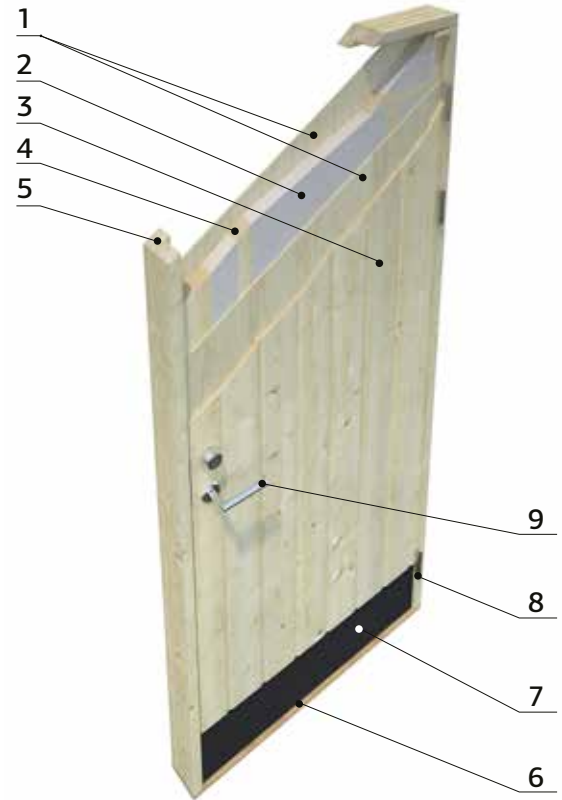

These models also have 32 mm EPS (expanded polystyrene) insulated doors, which make them especially rain and wind resistant. Please study the drawing.

1. HDF 3mm
2. EPS 50 32mm insulation
3. Wooden cladding 12x114mm
4. Wooden skeleton 32x40mm
5. Wooden laminated frame 44x90mm
6. Hardwood 28x78mm threshold
7. Metal kick plate 0,5mm covered with black pural matt coating
8. Hinge 115x84x3mm (3x)
9. 2018 lock and lock box