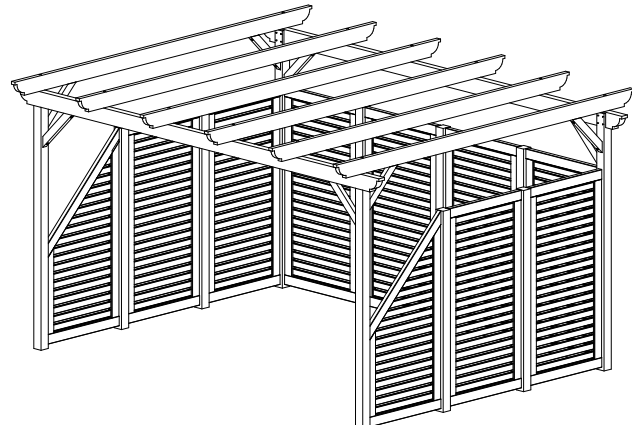

Paula 12,6 m² combined with Doris 2 and Doris 3 fence panels.

If you would like to fill the space under the pergola with furniture to spend time with your friends and family, please see our wooden garden furniture selection on p. 232-239.