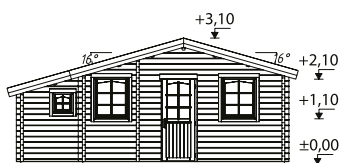

Double glazed.

Strong purlins from laminated wood.

70 mm

A: 230 cm
B: 310 cm

Included
28 mm

PALMAKO COTTAGE EMILY 40,1+5,2 m²

ARTICLE NUMBER: 106566

MODEL SPECIFICATIONS