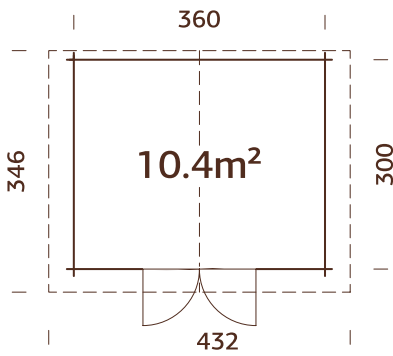

PALMAKO CABIN TINA 10,4 m²

ARTICLE NUMBER: 107933

Metal roof and rain gutters included.

TREATMENT OPTIONS

107931
brown dip

107932
grey dip

107934
clear white dip

34 mm

A: 205 cm
B: 266 cm

NB! Floor is an optional extra! 19 mm

MODEL SPECIFICATIONS

Log measurements:

380x320 cm

Volume: 23,9 m³

Door/window type: Garden

Door/window glass:

Real glass, 4 mm

Door opening

measurements: 151x172 cm

Door sill: low,

covered with stainless steel

Roof area: 14,9 m²

Roof gradient: 16,0°

Gross ground area: 10,8 m²

OPTIONAL

Floor, additional door.

See Optional Products p. 256-273 for details.