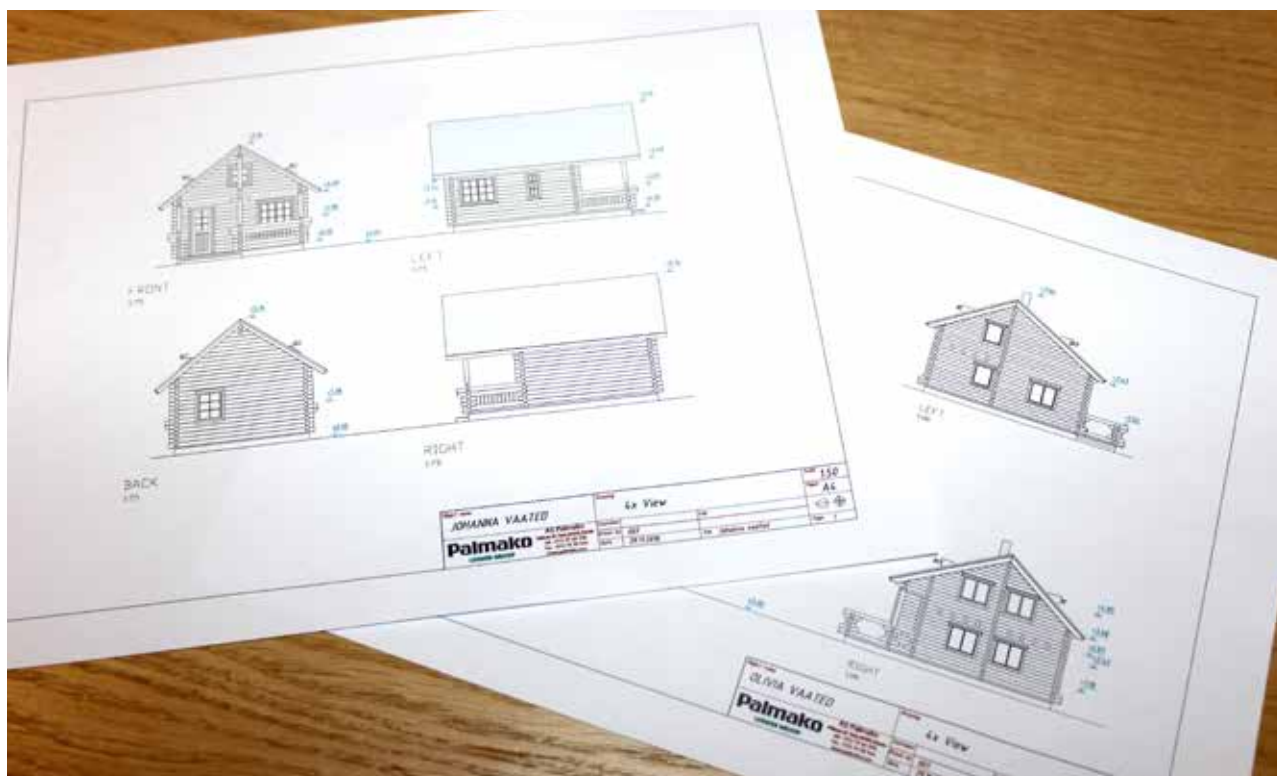

WE PRODUCE COTTAGES OF YOUR DREAMS

We offer houses with wall thicknesses of 44 mm and 70 mm solid timber, as well as 88 mm, 114 mm and 134 mm laminated timber.

This catalogue includes only some of the models and ideas available for weekend houses – with the help of our architects and bespoke design service we are also able to offer buildings made to your own specific design and requirements.

The 4-side views and ground plans will be supplied when necessary for acquiring a building permit. We can offer you the complete set of wooden details needed for the construction of the house like doors-windows, stairs, cladding for the walls etc. With every house we supply detailed specifications and blueprints for installing the house. All parts have been marked to simplify construction. Please ask for further details.

Individual modifications for all these cottage models in this catalogue are possible! We can also offer these houses with high 'domestic' quality doors and windows (starting from 70 mm log thickness).

We hope you will take contact with us if you have a dream cottage vision in your head. Together we will definitely find the best solution bringing it to reality.