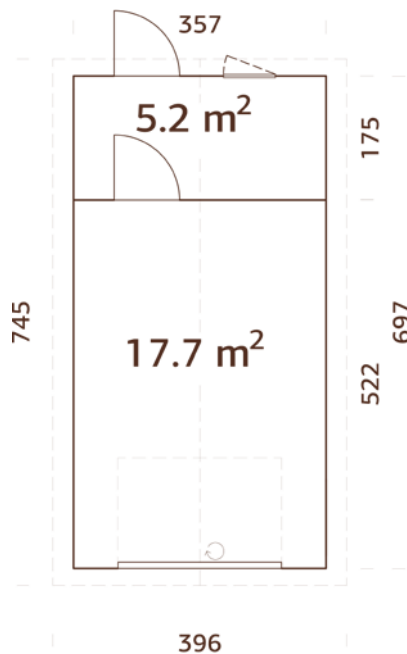

MODEL SPECIFICATIONS

Wall measurements: 357x697 cm

Volume: 55,0 m³

Door/window type: Summer

Door/window glass: Double glass, 3-9-3 mm

Window opening measurements: 69x38 cm

Door opening measurements:

73x186, 78x181, 221x188 cm

Door sill: hard wood

Roof boards: 19 mm

Roof area: 32,0 m²

Roof gradient: 20,0°

Gross ground area: 24,9 m²

OPTIONAL

Roofing felt (underlayer): 5 rolls, SBS roofing material: 5 rolls, shingles: 13 packs, roofing nails, rain gutters, additional door and window, canopy roof, additional door and window, engine set for garage sectional door. See Optional Products p. 256-273 for details.

88 mm

A: 203 cm
B: 290 cm

-