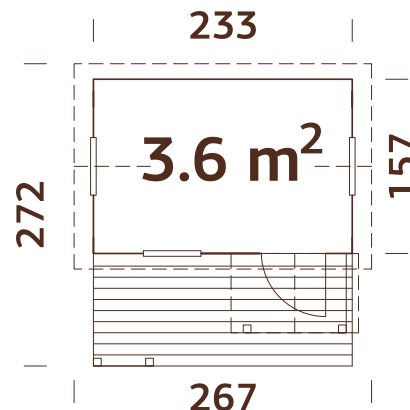

PALMAKO KIDS OTTO 3,6 m²

ARTICLE NUMBER: 101249

MODEL SPECIFICATIONS

Wall measurements:

233x157(258) cm

Volume: 6,4 m³

Door/window glass:

Plexiglass

Fixed window.

measurements: 56x56 cm

Door opening

measurements: 55x112 cm

Roof boards: 16 mm

Roof area: 7,1 m²

Roof gradient: 40,0°

Gross ground area: 3,7 m²

Ready-made wall elements.

TREATMENT OPTIONS

108988

white primer

OPTIONAL

Roofing felt (underlayer): 1 roll, SBS roofing material: 1 roll, shingles: 3 packs, roofing nails.

See Optional Products p. 256-273 for details.

Safety
Regular
Production
Surveillance

www.tuv.com
ID 0000075540

16 mm

A: 138 cm
B: 219 cm

Included
16 mm