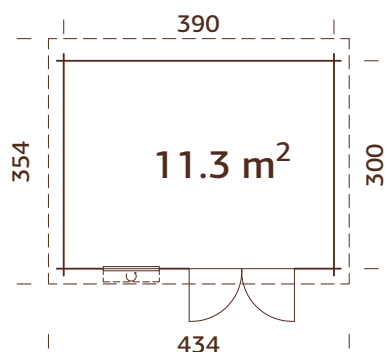

PALMAKO CABIN ELSA 11,3 m²

ARTICLE NUMBER: 102006

under
2,5m

TREATMENT OPTIONS

102007
brown dip

28 mm

102009
grey dip

A: 211 cm
B: 221 cm

102008
clear white dip

NB! Floor is an optional extra! 19 mm

MODEL SPECIFICATIONS

Log measurements:

410x320 cm

Volume: 24,2 m³

Door/window type: Garden

Door/window glass:

Real glass, 4 mm

Window opening

measurements: 70x43 cm

Door opening

measurements: 140x180 cm

Door sill: low, covered with stainless steel

Roof boards: 19 mm

Roof area: 15,4 m²

Roof gradient: 0,9°

Gross ground area: 11,7 m²

OPTIONAL

Floor, roofing felt (underlayer): 3 rolls, SBS roofing material: 3 rolls, roofing nails, EPDM, rain gutters, canopy roof, additional door and window. See Optional Products p. 256-273 for details.