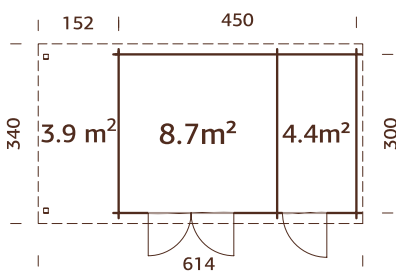

PALMAKO CABIN ELLA 13,1+3,9 m²

ARTICLE NUMBER: 108222

under 2,5m

Can be built in reverse!