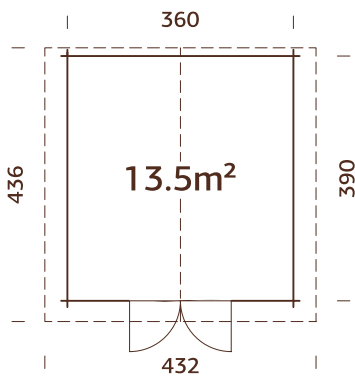

PALMAKO CABIN TINA 13,5 m²

ARTICLE NUMBER: 108214

Metal roof and rain gutters included.

TREATMENT OPTIONS

108215
brown dip

108216
grey dip

108217
clear white dip

34 mm

A: 205 cm
B: 266 cm

NB! Floor is an optional extra! 19 mm

MODEL SPECIFICATIONS

Log measurements:

380x410 cm

Volume: 29,7 m³

Door/window type:

Garden

Door/window glass:

Real glass, 4 mm

Door opening

measurements: 151x172 cm

Door sill: low,

covered with stainless steel

Roof area: 18,9 m²

Roof gradient: 16,0°

Gross ground area: 14,0 m²

OPTIONAL

Floor, additional door.

See Optional Products p. 256-273 for details.