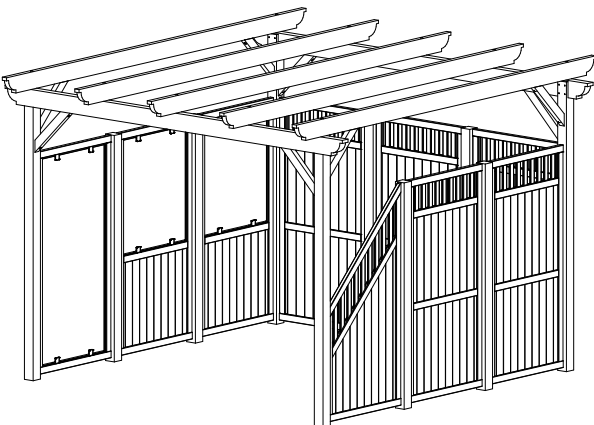

Paula 9,5 m² combined with Birgit 2, Janet 2, Elke 2 and Elke 3 fence panels.