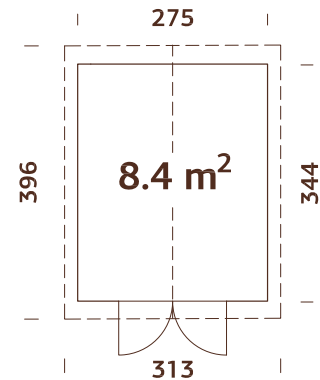

PALMAKO SHED MARTIN 8,4 m²

ARTICLE NUMBER: 101086

MODEL SPECIFICATIONS

Wall measurements:

275x344 cm

Volume: 21,0 m³

Door/window type:

Summer

Door opening measurements:

138x181 cm

Door sill: hard wood

Roof boards: 19 mm

Roof area: 12,5 m²

Roof gradient: 20,0°

Gross ground area: 9,5 m²

Ready-made wall elements with wind protection plastic!
Trendy look! Fine-sawn cladding.

OPTIONAL

Roofing felt (underlayer): 2 rolls, SBS roofing material: 2 rolls, shingles: 4 packs, roofing nails, rain gutters, additional door. See Optional Products p. 256-273 for details.

88 mm

A: 209 cm
B: 267 cm

Included
19 mm