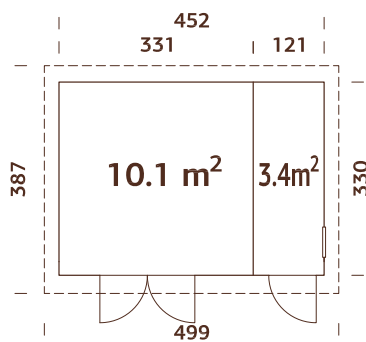

PALMAKO SHED KALLE 13,5 m²

ARTICLE NUMBER: 101232

Scan this QR-code
to see the assembly
of Kalle 13,5 m²!

MODEL SPECIFICATIONS

Wall measurements:

452x330 cm

Volume: 34,1 m³

Door/window type: Summer

Door/window glass:

Real glass, 4 mm

Fixed window, measurements:

51x55 cm

Door opening measurements:

78x181 cm, 138x181 cm

Door sill: hard wood

Roof boards: 19 mm

Roof area: 19,8 m²

Roof gradient: 4,4°

Gross ground area: 14,9 m²

Ready-made wall elements with
wind protection plastic!
Trendy look! Fine-sawn cladding.

88 mm

A: 209 cm

B: 259 cm

Included

19 mm

OPTIONAL

Roofing felt (underlayer): 3 rolls, SBS roofing material: 3 rolls, roofing nails, rain gutters, additional door. See Optional Products p. 256-273 for details.