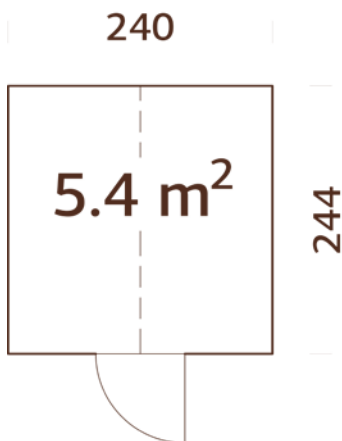

ARTICLE NUMBER: 108996

NEW!

Automatically opening window.

MODEL SPECIFICATIONS

Wall measurements: 240x244 cm

Volume: 13,0 m³

Door type: Eco

Glass: Toughened, 4 mm