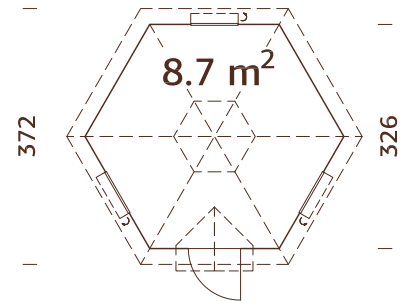

Ready-made roof elements.
Option: Grill with table, smoke extraction hood, chimney and chimney cap.

TREATMENT OPTIONS

104593
brown dip

104595
grey dip

104594
clear white dip

44 mm

A: 137 cm
B: 314 cm

Included,
grates 19 mm