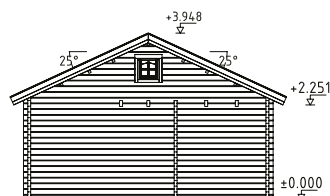

OPTIONAL

Roofing felt (underlayer): 9 rolls, SBS roofing material: 9 rolls, shingles: 16 packs, roofing nails, additional door and window.

See Optional Products p. 256-273 for details.