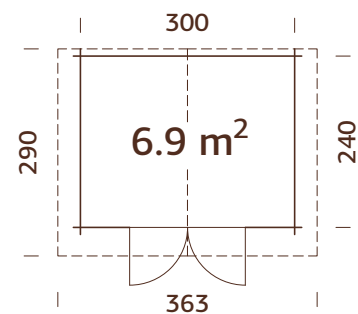

PALMAKO CABIN VIVIAN 6,9 m²

ARTICLE NUMBER: 101523

under
2,5m

MODEL SPECIFICATIONS

Log measurements:

320x260 cm

Volume: 16,1 m³

Door/window type: Garden

Door/window glass:

Real glass, 4 mm

Door opening

measurements: 151x175 cm

Door sill: low,

covered with stainless steel

Roof boards: 19 mm

Roof area: 11,0 m²

Roof gradient: 19,2°

Gross ground area: 7,2 m²

TREATMENT OPTIONS

101524
brown dip

101526
grey dip

101525
clear white dip

28 mm

A: 194 cm
B: 245 cm

Included
19 mm

OPTIONAL

Roofing felt (underlayer): 2 rolls, SBS roofing material: 2 rolls, shingles: 5 packs, roofing nails, rain gutters, additional door. See Optional Products p. 256-273 for details.