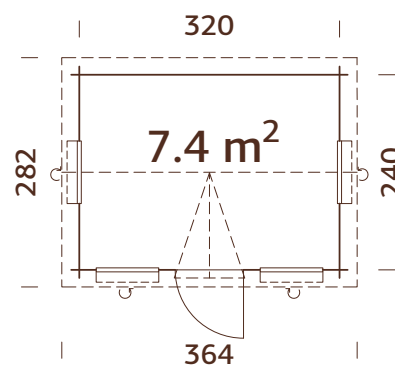

PALMAKO CABIN CLAUDIA 7,4 m²

ARTICLE NUMBER: 101753

under
2,5m

MODEL SPECIFICATIONS

Log measurements:

340x260 cm

Volume: 16,6 m³

Door/window type: Garden

Window glass:

Real glass, 4 mm

Door glass: Toughened glass, 4 mm

Window opening

measurements: 66x111 cm

Door opening

measurements: 73x181 cm

Door sill: low, covered with stainless steel

Roof boards: 19 mm

Roof area: 11,4 m²

Roof gradient: 18,5°

Gross ground area: 7,7 m²

TREATMENT OPTIONS

101754
brown dip

28 mm

101756
grey dip

A: 205 cm
B: 249 cm

101755
clear white dip

Included
19 mm

OPTIONAL

Roofing felt (underlayer): 2 rolls, SBS roofing material: 2 rolls, shingles: 6 packs, roofing nails, rain gutters, extension, canopy roof, additional door and window. See Optional Products p. 256-273 for details.