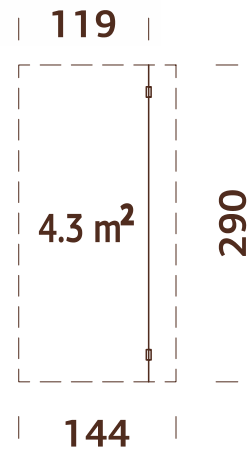

MODEL SPECIFICATIONS

Log measurements:

144x290 cm

Volume: 10,0 m³

Roof boards: 19 mm

Roof area: 4,3 m²

Roof gradient: 16,0°