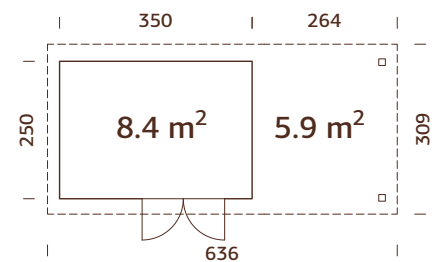

PALMAKO CABIN LARA 8,4+5,9 m²

ARTICLE NUMBER: 101603

under
2,5m

Can be built in reverse!

Modern corner connection.

28 mm

A: 197 cm
B: 221 cm

NB! Floor is an optional extra! 19 mm

MODEL SPECIFICATIONS

Wall measurements:

587x250 cm

Volume: 18,0+12,4 m³

Door/window type: Garden

Door/window glass:

Real glass, 4 mm

Door opening

measurements: 140x180 cm

Door sill: low, covered with stainless steel

Roof boards: 16 mm

Roof area: 18,1 m²

Roof gradient: 1,0°

Gross ground area: 14,7 m²

OPTIONAL

Floor, roofing felt (underlayer): 5 rolls, SBS roofing material: 5 rolls, roofing nails, EPDM, rain gutters, canopy roof, additional door and window. See Optional Products p. 256-273 for details.