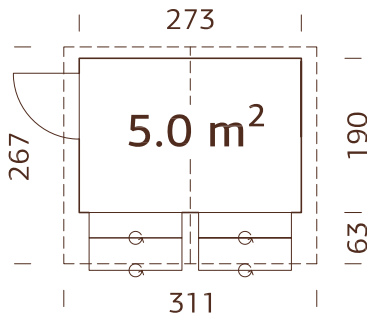

PALMAKO KIOSK STELLA 5,0 m²

ARTICLE NUMBER: 101137

under
2,5m

Ready-made wall elements.

TREATMENT OPTIONS

101138
brown dip

101140
grey dip

101139
clear white dip

16 mm

A: 189 cm
B: 229 cm

NB! Floor is an optional extra! 16 mm

MODEL SPECIFICATIONS

Wall measurements:

273x190 cm

Volume: 10,2 m³

Window opening measurements:

118x82 cm

Door opening measurements:

76x169 cm

Roof boards: 16 mm

Roof area: 8,5 m²

Roof gradient: 14,6°

Gross ground area: 5,2 m²

OPTIONAL

Floor, roofing felt (underlayer): 2 rolls, SBS roofing material: 2 rolls, shingles: 4 packs, roofing nails.
See Optional Products p. 256-273 for details.