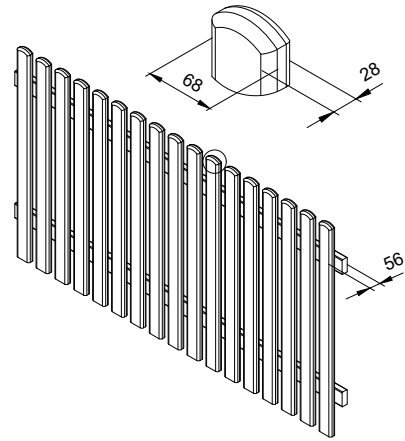

PALMAKO FENCE ELEMENT LOORE 10

ARTICLE NUMBER: 100567

MODEL SPECIFICATIONS

Element measurements,
width x height: 1800x1000 mm
Depth: 56 mm
Palisade profile: 28x68 mm