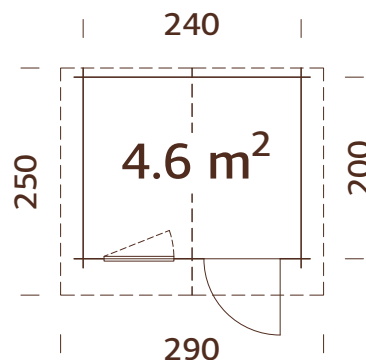

PALMAKO CABIN EMMA 4,6 m²

ARTICLE NUMBER: 101797

under
2,5m

MODEL SPECIFICATIONS

Log measurements:

260x220 cm

Volume: 10,2 m³

Door/window type: Garden

Door/window glass:

Real glass, 4 mm

Window opening

measurements: 66x89 cm

Door opening

measurements: 73x175 cm

Door sill: low, covered with stainless steel

Roof boards: 19 mm

Roof area: 7,4 m²

Roof gradient: 13,7°

Gross ground area: 4,8 m²

OPTIONAL

Roofing felt (underlayer): 2 rolls, SBS roofing material: 2 rolls, shingles: 4 packs, roofing nails, rain gutters, additional door and window. See Optional Products p. 256-273 for details.

TREATMENT OPTIONS

101798
brown dip

28 mm

101800
grey dip

A: 194 cm
B: 222 cm

101799
clear white dip

Included
19 mm