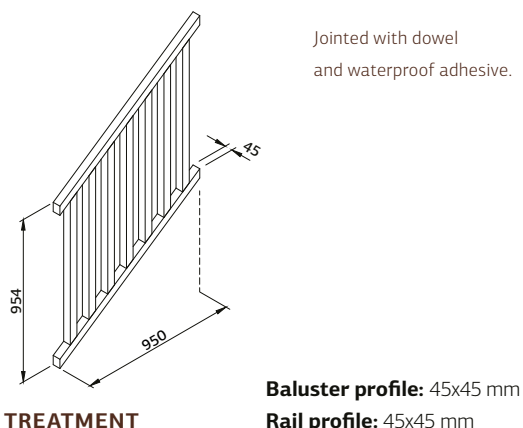

PALMAKO FENCE FOR STAIRS SIRI 17

ARTICLE NUMBER: 100561

TREATMENT

100561
primer + white painted 2 layers (RAL 9016)

POSTS AND HANDRAILS

POSTS FOR TERRACE FENCE

Article number	● 100841	● 100844	● 107404
Profile	45x70 mm	45x90 mm	
Length	1200 mm	1200 mm	

TREATMENT OPTIONS

GNVPI
green pressure-treated

WTPNT1+2
primer + white painted 2 layers (RAL 9016)

HANDRAILS FOR TERRACE FENCE

SPECIES: PINE

Article number	● 100820	● 100832
Profile	34x120 mm	34x145 mm
Length	4200 mm	4200 mm
	curved	curved