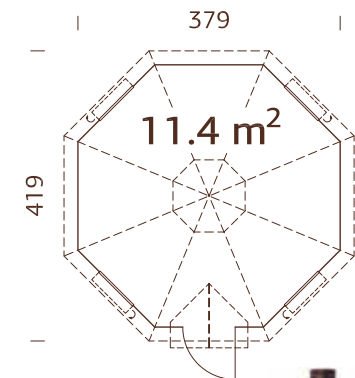

Ready-made roof elements.
Option: Grill with table, smoke extraction hood, chimney and chimney cap.

TREATMENT OPTIONS

104597
brown dip

104599
grey dip

104598
clear white dip

44 mm

A: 137 cm
B: 346 cm

Included,
grates 19 mm