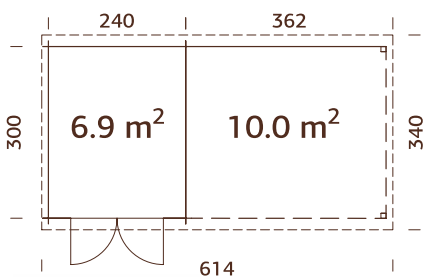

PALMAKO CABIN ELLA 6,9+10,0 m²

under 2,5m

ARTICLE NUMBER: 101607

Can be built in reverse!