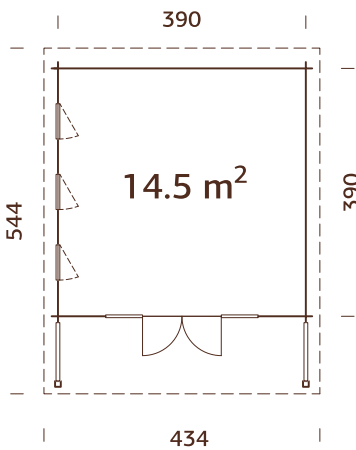

Double glazed.

TREATMENT OPTIONS

108983
brown dip

108984
grey dip

108982
clear white dip

44 mm

A: 228 cm
B: 257 cm

Included
19 mm

MODEL SPECIFICATIONS

Log measurements:

410x410 cm

Volume: 32,5 m³

Door/window type: Garden+

Door/window glass: Double toughened glass, 4-6-4 mm

Window opening

measurements: 44x157 cm

Door opening

measurements: 120x183 cm

Door sill: low,

covered with stainless steel

Roof boards: 19 mm

Roof area: 23,2 m²

Roof gradient: 2,4°

Gross ground area: 15,2 m²

OPTIONAL

Roofing felt (underlayer): 4 rolls, SBS roofing material: 4 rolls, roofing nails, EPDM, rain gutters, additional door and window. See Optional Products p. 256-273 for details.