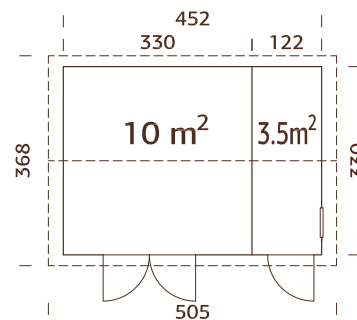

ARTICLE NUMBER: 101231

Ready-made wall elements with wind protection plastic!
Trendy look! Fine-sawn cladding.

MODEL SPECIFICATIONS

Wall measurements:

452x330 cm

Volume: 33,8 m³

Door/window type: Summer

Door/window glass: