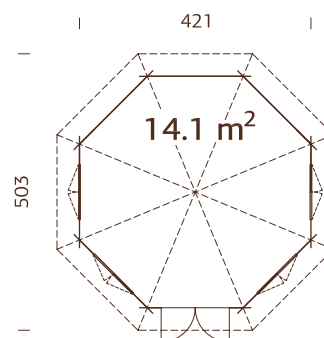

Double glazed.

Ready-made roof elements.

TREATMENT OPTIONS

106186
brown dip

106188
grey dip

106187
clear white dip

44 mm

A: 222 cm
B: 371 cm

Included
19 mm