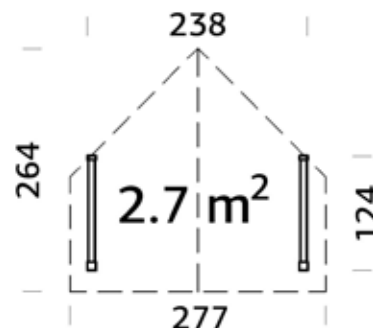

MODEL SPECIFICATIONS

Measurements: 264x277 cm

Volume: 9,6 m³

Roof boards: 19 mm

Roof area: 5,5 m²

Roof gradient: 20,0°

90x90 mm

A: 213 cm

B: 288 cm

28 mm