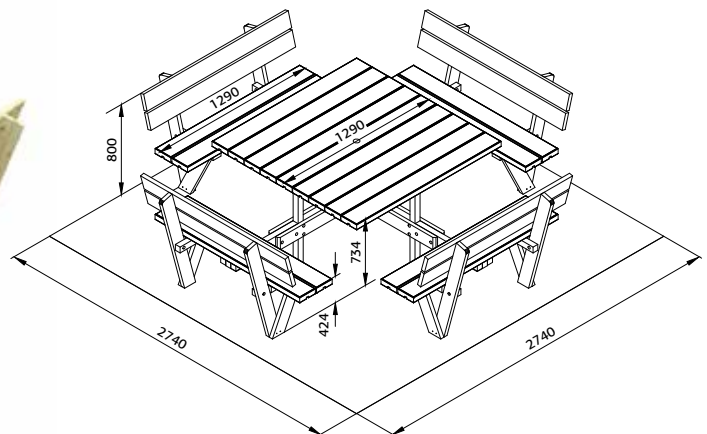

PALMAKO TABLE WITH BENCHES ARTHUR

ARTICLE NUMBER: 100797

44 mm

MODEL SPECIFICATIONS

Measurements: 274x274 cm

Height: 73 cm

TREATMENT OPTIONS

100797

green pressure-treated