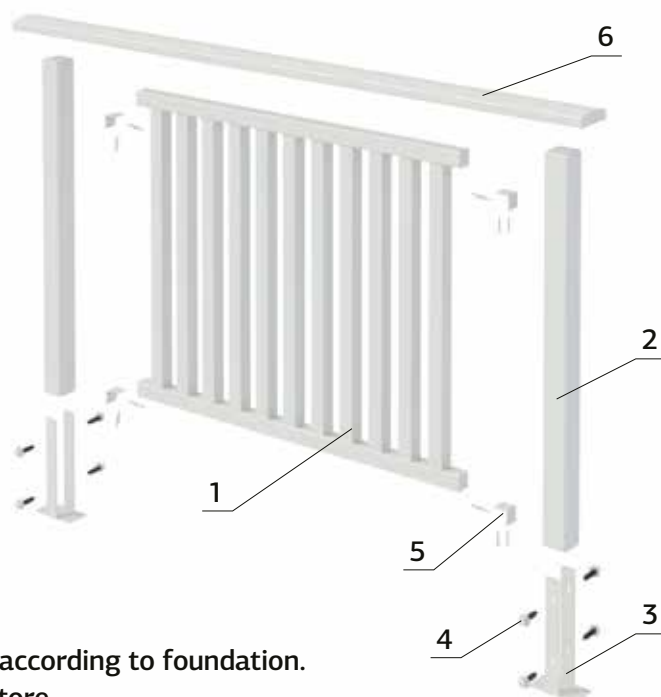

Fixings to the ground should be done properly according to foundation.
Please get appropriate fixing items from DIY-store.