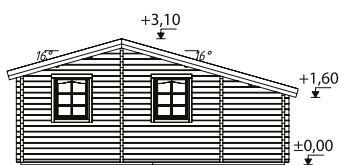

Double glazed.

Strong purlins from laminated wood.

70 mm

A: 230 cm
B: 310 cm

Included
28 mm

PALMAKO COTTAGE EMILY 40,1+5,2 m²

ARTICLE NUMBER: 106566

MODEL SPECIFICATIONS