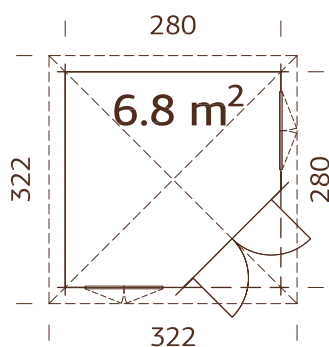

under
2,5m*

PALMAKO PAVILION MELANIE 6,8 m²

ARTICLE NUMBER: 103708

*Also available under 2,5 m,
ask for Art. No.: 103712

TREATMENT OPTIONS

103709
brown dip

103711
grey dip

103710
clear white dip

28 mm

A: 217 cm
B: 297 cm
B*: 249 cm

Included
19 mm

MODEL SPECIFICATIONS

Log measurements:

300x300 cm

Volume: 16,3 m³

Door/window type:

Garden

Window glass:

Real glass, 4 mm

Door glass:

Toughened glass, 4 mm

Window opening

measurements: 90x144 cm

Door opening

measurements:

134x181 cm

Door sill: low,
covered with stainless steel

Roof boards: 16 mm

Roof area: 11,9 m²

Roof gradient: 25,0°

Gross ground area: 7,8 m²

OPTIONAL

Shingles: 6 packs, roofing nails,
additional door and window.
See Optional Products p. 256-273
for details.