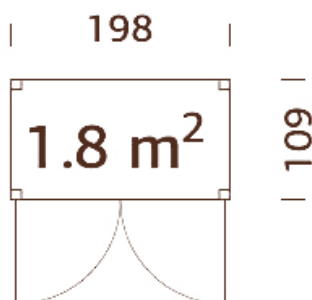

PALMAKO SHED

ARTICLE NUMBER: 103441

MODEL SPECIFICATIONS

Measurements: 198x109x211 cm

Wall height: 192 cm

Total height: 211 cm

Volume: 3,6 m³

Roof area: 2,1 m²

Roof gradient: 3,0°

OPTIONAL

Crate-storage-seat, floor grate, worktop shelf, shelf 1.8, shelf 0.9, plant box, drawer, wall peg rack, door peg rack.

TREATMENT

103441

primer + white painted 2 layers (RAL 9016)