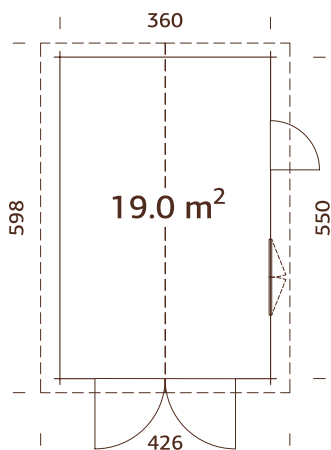

MODEL SPECIFICATIONS

Log measurements: 380x570 cm

Volume: 45,9 m³

Door/window type: Garden+

Door/window glass:

Double glass, 3-6-3 mm

Window opening

measurements: 119x89 cm

Door opening

measurements: 73x175 cm

Wooden gate opening

measurements: 225x193 cm

Art. No. Wooden gate: 103555

Roof boards: 19 mm

Roof area: 25,4 m²

Roof gradient: 16,3°

Gross ground area: 19,8 m²

OPTIONAL

Roofing felt (underlayer): 6 rolls, SBS roofing material: 6 rolls, shingles: 10 packs, roofing nails, rain gutters, extension, canopy roof, additional door and window, engine set for garage sectional door.

See Optional Products p. 256-273 for details.

Double glazed.

Strong purlins from laminated wood.

TREATMENT OPTIONS

Roger 19,0 m² kit without door	101899	101900	101902	101901
Roger 19,0 m² with wooden gate	102347	102348	102350	102349
Roger 19,0 m² with sectional door	102355	102356	102358	102357