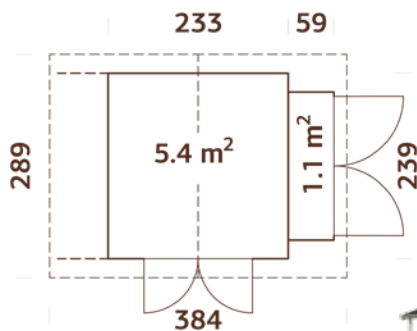

PALMAKO SHED MARCUS 6,5 m²

ARTICLE NUMBER: 107218

NEW!

under 2,5m

Ready made wall elements.

TREATMENT OPTIONS

107216
brown dip

107217
grey dip

107219
clear white dip

16 mm

A: 188 cm
B: 240 cm

Included
16 mm

MODEL SPECIFICATIONS

Wall measurements:

233x239 cm

Volume: 13,5 m³

Door/window type: Shed

Door/window glass:

Plexiglass

Door opening

measurements: 135,4x182,5, 181x152 cm

Roof area: 11,2 m²

Roof gradient: 21,0°

Gross ground area: 7,0 m²

OPTIONAL

Roofing felt (underlayer): 2 rolls, SBS roofing material: 2 rolls, shingles: 5 packs, roofing nails.