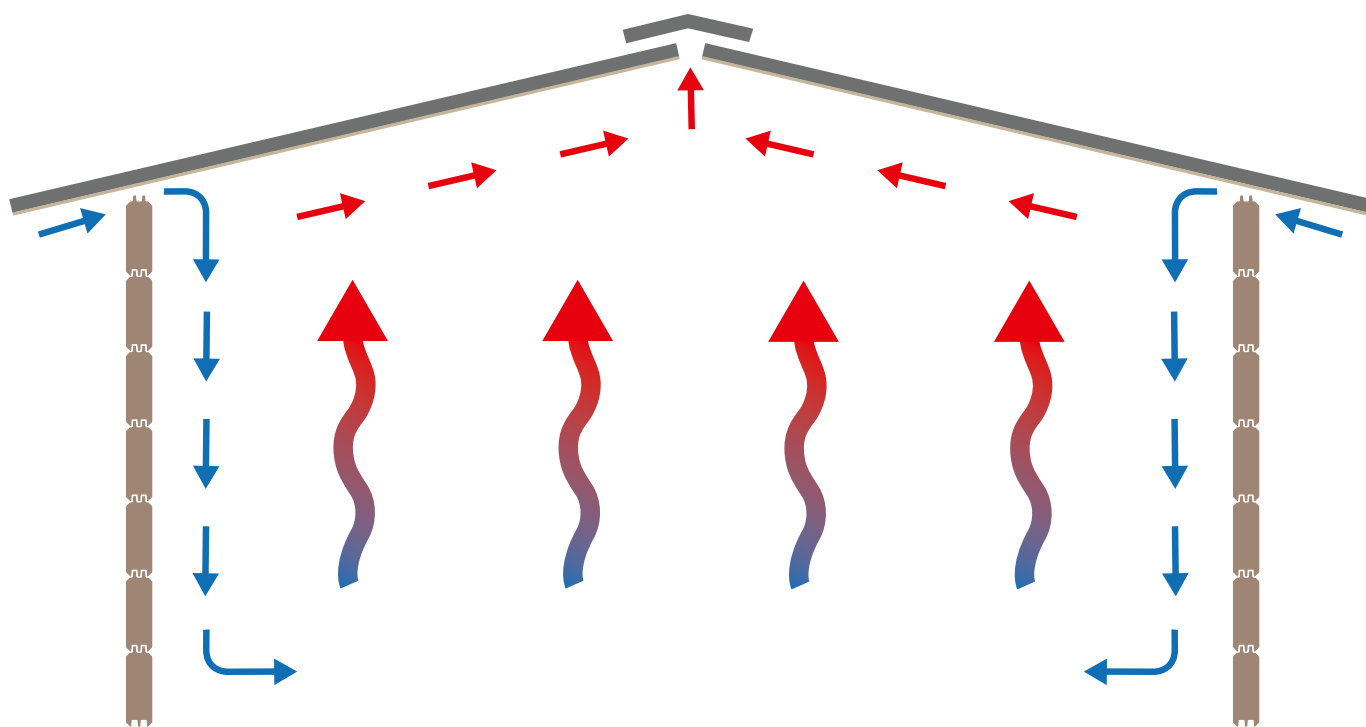

When placed under metal, DRIPSTOP anti-condensation felt traps moisture in the specially designed pockets formed in the membrane. DRIPSTOP holds that moisture until conditions return to below the dew point and then releases it back into the air in the form of normal humidity.

At night, the temperature inside a building is warmer than outside. Warm, wet air rises to the cold roof and cools. As it cools, it can't hold as much moisture. Excess moisture ends up as drops of condensation on the roof. At sunrise the temperature of the metal will rise and the trapped moisture will start to evaporate back into the air as normal humidity.

DRIPSTOP anti-condensation felt is placed under metal and provides a medium for trapping this moisture with its specially designed membrane pockets. DRIPSTOP holds that moisture until conditions return to below the dew point and releases it back into the air in the form of normal humidity. DRIPSTOP anticondensation felt is self-adhesive and is applied to the metal panel in the roll-forming process. As a result, DRIPSTOP arrives at the building site already in place and set to be installed with the roofing panels immediately. The membrane is resistant to aging and provides an additional layer of protection for your metal roof.

Proper ventilation (arrows show how air is released from the building)