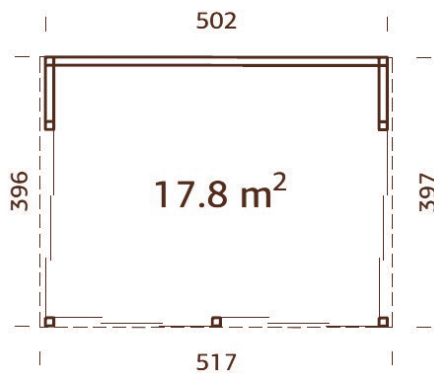

PALMAKO PAVILION NOVA 17,8 m²

ARTICLE NUMBER: 108601

Nova 17,8 m² kit without sliding door and polycarbonate roof
Article number: 108597

MODEL SPECIFICATIONS

Wall measurements: 502x396 cm

Volume: 41,3 m³

Door: Sliding door set

Door glass: Toughened glass, 5 mm

Fixed window measurements:
101x50 cm

Window glass: Double toughened glass, 4-9-4 mm

Roof: Polycarbonate

Roof area: 20,5 m²

Roof gradient: 9,2°

Gross ground area: 19,9 m²

Sliding door set and polycarbonate roof included.

NB! Terrace not included.

TREATMENT OPTIONS

natural, untreated wood

brown dip

grey dip

clear white dip

white primer

Nova 17,8 m² kit	108597	108598	108599	108600	109023
Nova 17,8 m²	108601	108602	108603	108604	109024

88 mm

A: 225 cm
B: 288 cm

-