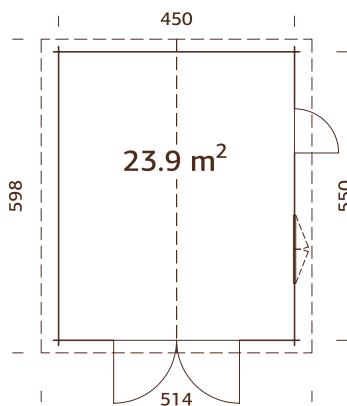

MODEL SPECIFICATIONS

Log measurements: 470x570 cm

Volume: 59,0 m³

Door/window type: Garden+

Door/window glass:

Double glass, 3-6-3 mm

Window opening

measurements: 119x89 cm

Door opening

measurements: 73x175 cm

Wooden gate opening

measurements: 225x193 cm

Art. No. Wooden gate: 103555

Roof boards: 19 mm

Roof area: 31,7 m²

Roof gradient: 15,7°

Gross ground area: 24,8 m²

OPTIONAL

Roofing felt (underlayer): 7 rolls, SBS roofing material: 7 rolls, shingles: 12 packs, roofing nails, rain gutters, extension, canopy roof, additional door and window, engine set for garage sectional door.

See Optional Products p. 256-273 for details.

Double glazed.

Strong purlins from laminated wood.

TREATMENT OPTIONS

natural,
untreated wood

brown dip

grey dip

clear white dip

44 mm

A: 217 cm
B: 287 cm

-

Roger 23,9 m² kit without door

101903

101904

101906

101905

Roger 23,9 m² with wooden gate

102498

102499

102501

102500

Roger 23,9 m² with sectional door

102502

102503

102505

102504