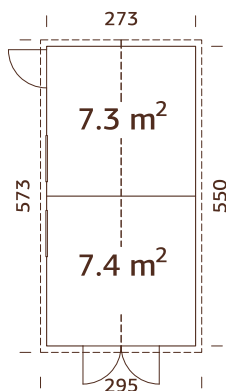

PALMAKO SHED DAN 14,7 m²

ARTICLE NUMBER: 101210

under
2,5m

Ready-made wall elements.

TREATMENT OPTIONS

101211
brown dip

101213
grey dip

101212
clear white dip

16 mm

A: 190 cm
B: 230 cm

Included
16 mm

MODEL SPECIFICATIONS

Wall measurements:

273x550 cm

Volume: 29,3 m³

Door/window glass:

Plexiglass

Fixed window, measurements:

44x44 cm

Door opening measurements:

75x169 cm, 138x182 cm

Roof boards: 16 mm

Roof area: 17,3 m²

Roof gradient: 15,5°

Gross ground area: 15,0 m²

OPTIONAL

Roofing felt (underlayer): 3 rolls, SBS roofing material: 3 rolls, shingles: 6 packs, roofing nails.

See Optional Products p. 256-273 for details.