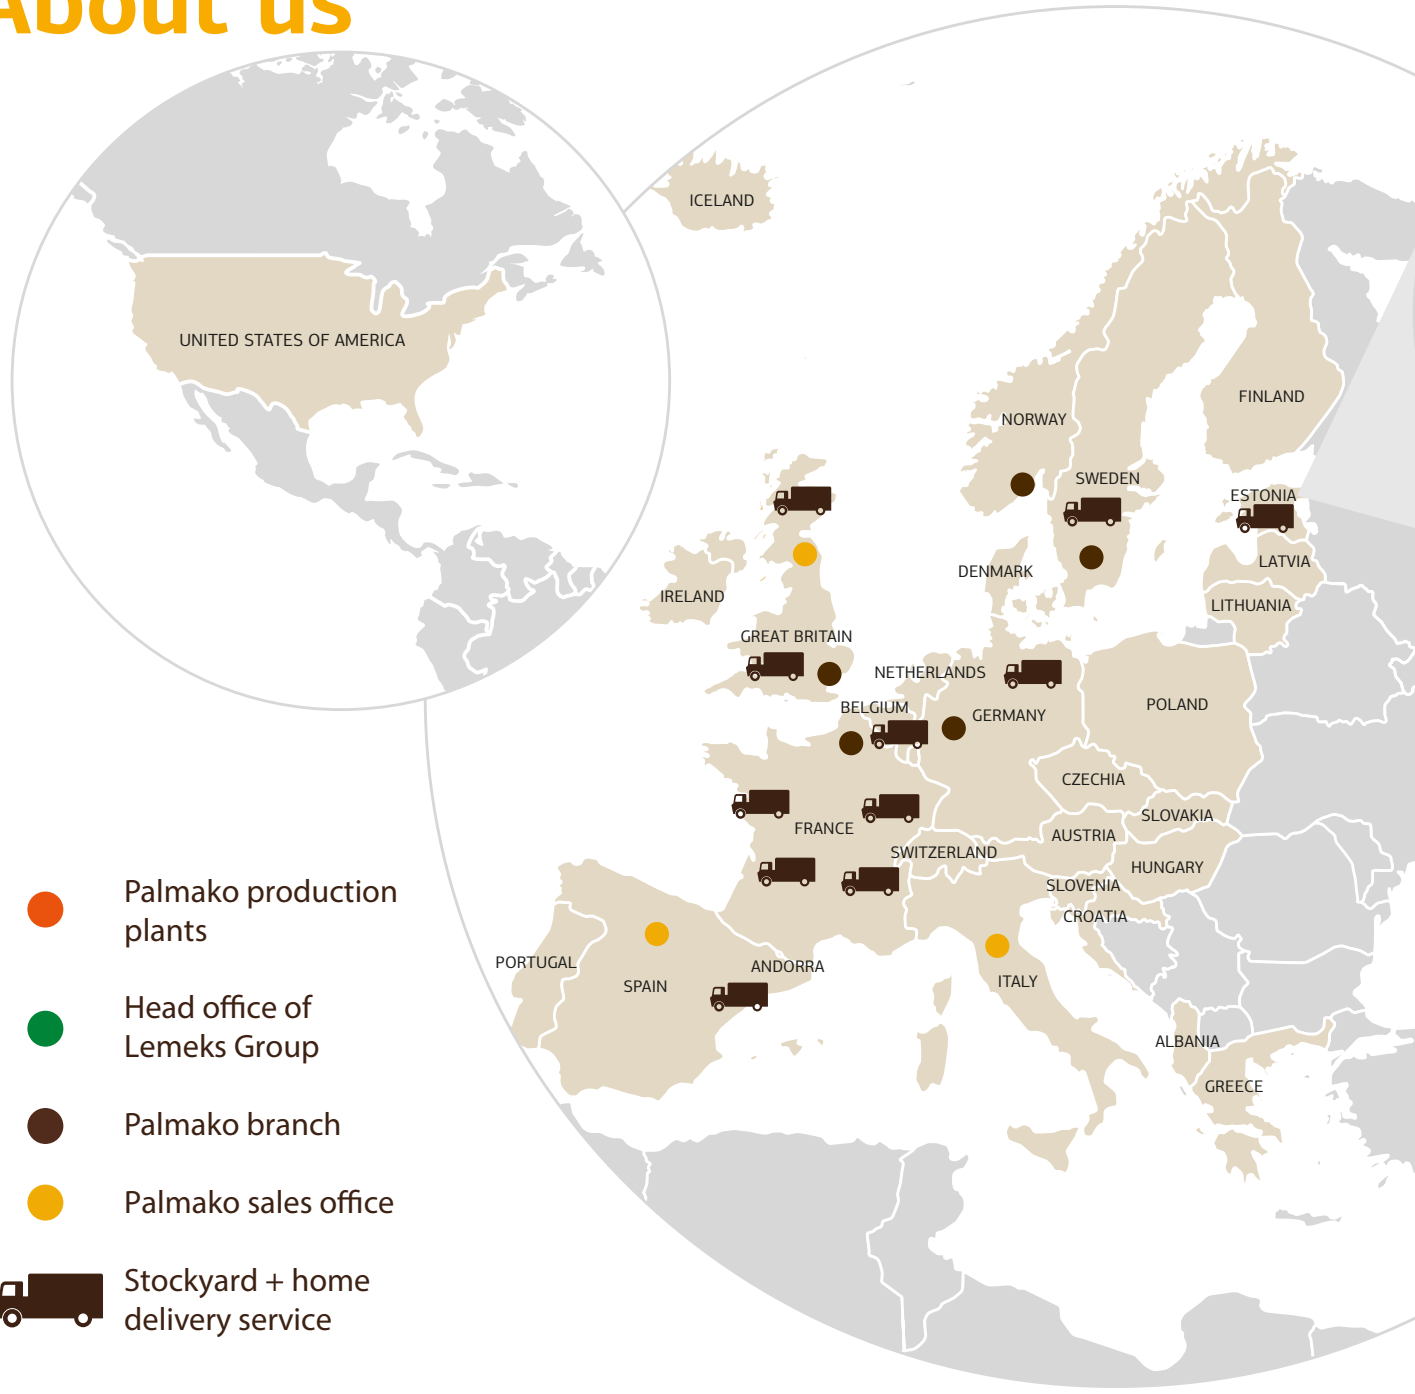

Today the Lemeks Group has developed into the biggest forestry company in Estonia that is funded by Estonian capital and operates successfully in the sphere of timber processing and forest stocking as well as in agriculture. 34 subsidiaries and related companies provide employment to more than 1000 people in Estonia, Latvia, Germany, Sweden, Norway, France, Spain and the United Kingdom.

Primary processing of timber is performed in sawmills partially owned by the Lemeks Group. We like it that as a natural material timber has many application areas. The possibility to reuse it adds even more value to it.

Timber value-added chain

Glued laminated timber manufactured by us gives building structures and elements the best load-bearing capacity and durability.

Companies belonging to the Lemeks Group give timber new life. We use it to manufacture playgrounds, summerhouses, industrial buildings and many other items with the aim of making the surrounding environment natural and closer to the nature.

We do our everyday work efficiently and we use timber processing waste in new and sustainable value-added forms.

About us

- Palmako production plants
- Head office of Lemeks Group
- Palmako branch
- Palmako sales office
- Stockyard + home delivery service