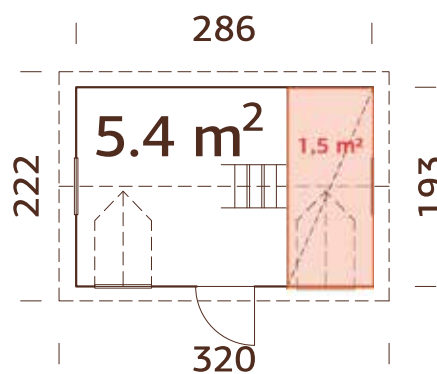

PALMAKO KIDS MARIE 5,4 m²

ARTICLE NUMBER: 108997

NEW!

PALMAKO KIDS

16-41

MODEL SPECIFICATIONS

Wall measurements:

193x286 cm