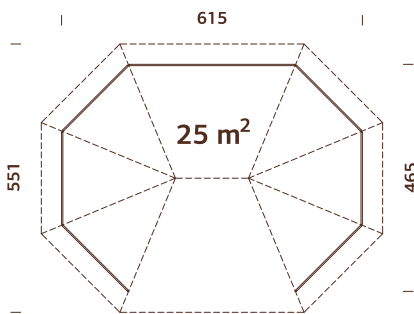

PALMAKO PAVILION BETTY 25,0 m²

ARTICLE NUMBER: 104704

Strong posts from laminated wood.