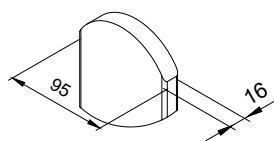

TREATMENT OPTIONS

107907

primer + white painted 2 layers (RAL 9016)

OPTIONAL

Fence gate hardware kit. See Optional Products p. 256-273 for details.

MODEL SPECIFICATIONS

Element measurements,
width x height: 900x1000 mm
Depth: 35 mm
Palisade profile: 16x95 mm