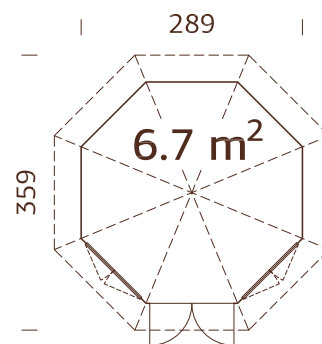

Double glazed.
Ready-made wall and roof elements.

28 mm

A: 215 cm
B: 310 cm

Included
19 mm