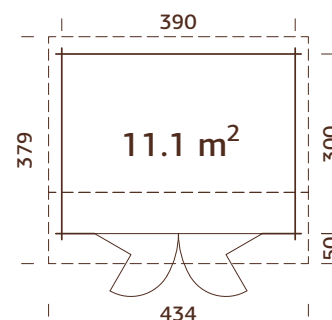

PALMAKO CABIN INES 11,1 m²

ARTICLE NUMBER: 101724

under
2,5m

Bifold doors.
Double glazed.

MODEL SPECIFICATIONS

Log measurements:

410x320 cm

Volume: 25,5 m³

Door/window type: Garden+

Door/window glass: Double toughened glass, 4-9-4 mm

Bi-fold door opening

measurements: 265x183 cm

Door sill: low, covered with stainless steel

Roof boards: 19 mm

Roof area: 16,3 m²

Roof gradient: 8,0°; 8,0°

Gross ground area: 11,7 m²

TREATMENT OPTIONS

101725
brown dip

101727
grey dip

101726
clear white dip

44 mm

A: 211 cm
B: 249 cm

Included
19 mm

OPTIONAL

Roofing felt (underlayer): 3 rolls, SBS roofing material: 3 rolls, roofing nails, rain gutters, extension, additional door. See Optional Products p. 256-273 for details.