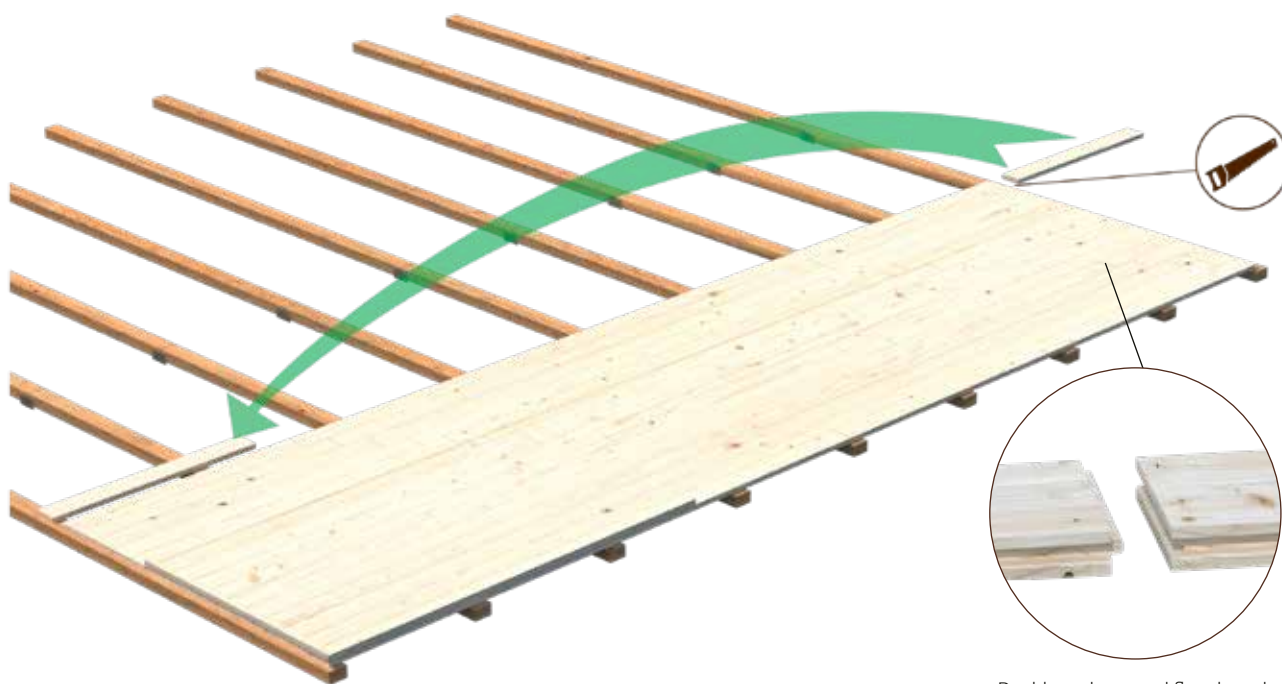

FLOORS

To meet the specific market demands some of our cabins are sold without a floor. Although in majority cases floor can be purchased as an optional extra. As of 2021 Palmako starts to offer unified floor kits in such a cases.

An unified floor kit contains of:

- 19x89x2350 mm double and tenoned needed number of floorboards
- 45x70x3000 mm brown dipped (BNDIP) needed number of foundation beams
- 19x19x2350 mm skirting boards
- 19x19 mm door strip according to the width of the door opening (in two sizes - for a single door and a double door) and the wall thickness.

Due to the different size of cabins and measurements of the floors, please consider below described principle in general in cutting floorboards into the exact measure.

Double end tenoned floor board