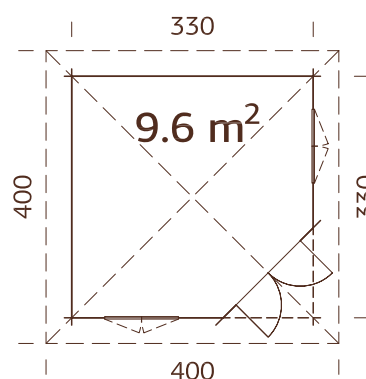

Double glazed.

TREATMENT OPTIONS

103733
brown dip

103735
grey dip

103734
clear white dip

44 mm

A: 233 cm
B: 325 cm

Included
19 mm