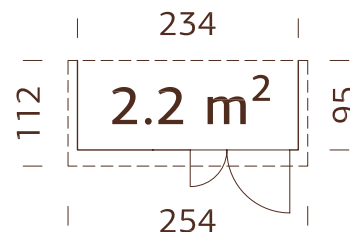

Ready-made wall elements.
Back wall is not included in the product set.

16 mm

A: 173 cm
B: 189 cm

Included
16 mm

TREATMENT OPTIONS

107379
brown dip

107380
grey dip

107381
clear white dip

OPTIONAL

Roofing felt (underlayer): 1 roll, SBS roofing material: 1 roll, roofing nails. See Optional Products p. 256-273 for details.