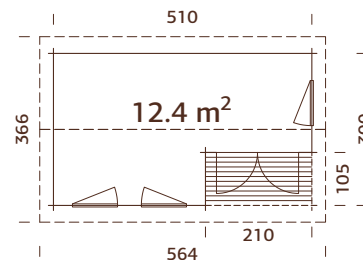

See Optional Products p. 256-273 for details.

Double glazed.

Strong purlins from laminated wood.

70 mm

A: 216 cm
B: 290 cm

Included
19 mm

PALMAKO CABIN SUSANNA 12,4 m²

ARTICLE NUMBER: 102465