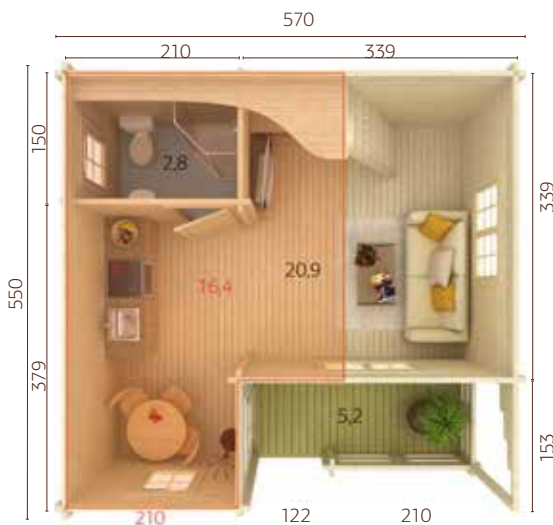

Double glazed.

Strong purlins from laminated wood.

70 mm

A: 230 cm
B: 310 cm

Included
28 mm

PALMAKO COTTAGE EMILY 40,1+5,2 m²

ARTICLE NUMBER: 106566

MODEL SPECIFICATIONS