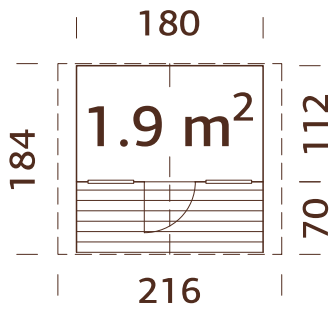

PALMAKO KIDS FELIX 1,9 m²

ARTICLE NUMBER: 101125

Ready-made wall elements.

TREATMENT OPTIONS

108987
white primer

16 mm

A: 117 cm
B: 169 cm

Included
16 mm

MODEL SPECIFICATIONS

Wall measurements:

180x112(180) cm

Volume: 3,0 m³

Door/window glass:

Plexiglass

Fixed window.

measurements: 38x44 cm

Door opening

measurements: 51x115 cm

Roof boards: 16 mm

Roof area: 4,6 m²

Roof gradient: 29,0°

Gross ground area: 2,0 m²

OPTIONAL

Anchors x4, roofing felt (underlayer): 1 roll,

SBS roofing material: 1 roll, shingles: 2 packs, roofing nails.

See Optional Products p. 256-273 for details.

Safety
Regular
Production
Surveillance

www.tuv.com
ID 0000075540