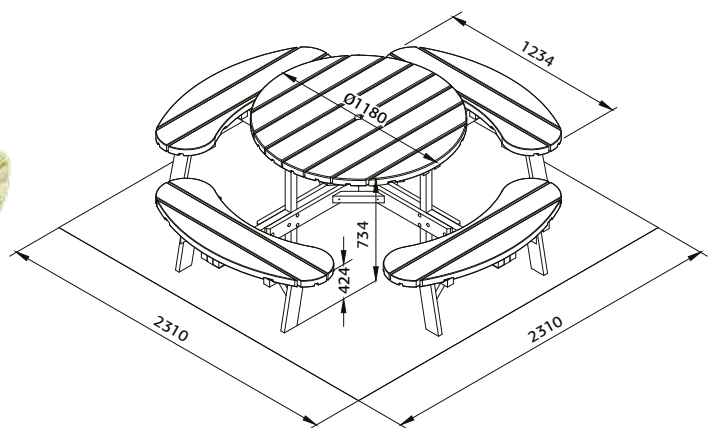

MODEL SPECIFICATIONS

Measurements: 260x260 cm

Height: 73 cm

TREATMENT OPTIONS

100791

brown pressure-treated

PALMAKO TABLE WITH BENCHES OSCAR

ARTICLE NUMBER: 100762