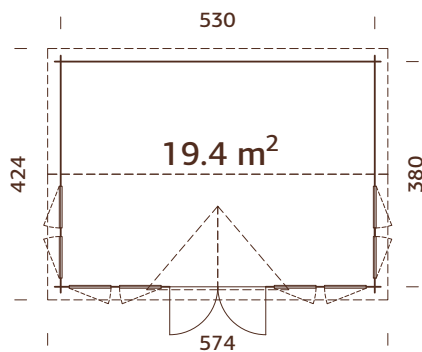

PALMAKO CABIN CLAUDIA 19,4 m²

ARTICLE NUMBER: 102387

Double glazed.