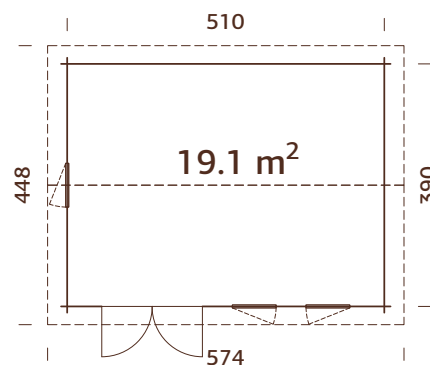

PALMAKO CABIN IRIS 19,1 m²

ARTICLE NUMBER: 102214

Double glazed.
Strong purlins from laminated wood.
Includes door and window bars.

MODEL SPECIFICATIONS

Log measurements:

530x410 cm

Volume: 45,2 m³

Door/window type: Garden+

Window glass:

Double glass, 3-6-3 mm

Door glass: Double

toughened glass, 4-6-4 mm

Window opening

measurements: 60x111 cm

Door opening

measurements: 151x175 cm

Door sill: low, covered with stainless steel

Roof boards: 19 mm

Roof area: 26,2 m²

Roof gradient: 15,1°

Gross ground area: 19,9 m²

TREATMENT OPTIONS

102215
brown dip

44 mm

102217
grey dip

A: 211 cm
B: 262 cm

102216
clear white dip

Included
19 mm

OPTIONAL

Roofing felt (underlayer): 6 rolls, SBS roofing material: 6 rolls, shingles: 11 packs, roofing nails, rain gutters, extension, canopy roof, additional door and window.

See Optional Products p. 256-273 for details.