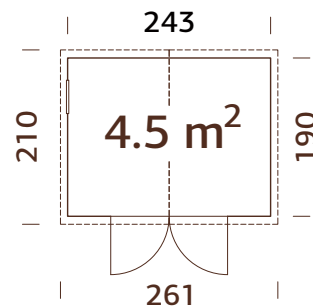

PALMAKO SHED DAN 4,5 m²

ARTICLE NUMBER: 101176

under
2,5m

Ready-made wall elements.

MODEL SPECIFICATIONS

Wall measurements:

243x190 cm

Volume: 9,3 m³

Door/window glass:

Plexiglass

Fixed window, measurements:

44x44 cm

Door opening measurements:

138x182 cm

Roof boards: 16 mm

Roof area: 5,5 m²

Roof gradient: 16,0°

Gross ground area: 4,6 m²

TREATMENT OPTIONS

101177
brown dip

16 mm

101179
grey dip

A: 190 cm
B: 220 cm

101178
clear white dip

Included
16 mm

OPTIONAL

Roofing felt (underlayer): 1 roll, SBS roofing material: 1 roll, shingles: 3 packs, roofing nails.

See Optional Products p. 256-273 for details.