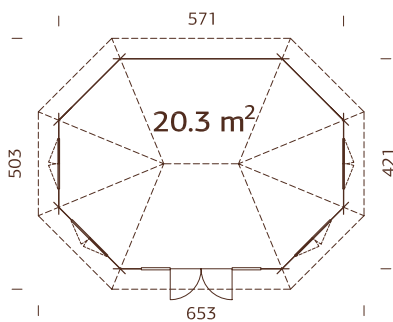

PALMAKO PAVILION HANNA 20,3 m²

ARTICLE NUMBER: 106189

Double glazed.

Ready-made roof elements.

TREATMENT OPTIONS

106190
brown dip

106192
grey dip

106191
clear white dip

44 mm

A: 222 cm
B: 371 cm

Included
19 mm

MODEL SPECIFICATIONS

Diameter: 421/571 cm

Volume: 53,5 m³

Door/window type:

Garden+

Window glass: Double glass,
3-6-3 mm

Door glass: Double
toughened glass, 4-6-4 mm

Window opening
measurements: 90x123 cm

Door opening
measurements: 114x186 cm

Door sill: low,
covered with stainless steel

Roof boards: 16 mm

Roof area: 32,6 m²

Roof gradient: 32,0°

Gross ground area: 21,0 m²

OPTIONAL

Shingles: 16 packs, roofing nails, additional door and window.
See Optional Products p. 256-273 for details.