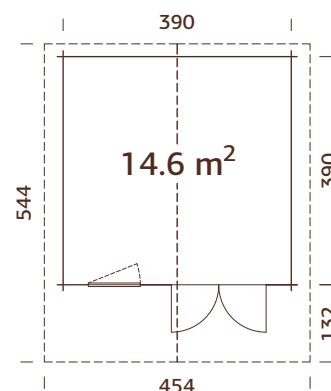

PALMAKO CABIN BRITTA 14,6 m²

ARTICLE NUMBER: 102072

MODEL SPECIFICATIONS

Log measurements:

410x410 cm

Volume: 33,7 m³

Door/window type: Garden

Door/window glass:

Real glass, 4 mm

Window opening

measurements: 78x89 cm

Door opening

measurements: 151x186 cm

Door sill: low, covered with stainless steel

Roof boards: 19 mm

Roof area: 25,2 m²

Roof gradient: 15,0°

Gross ground area: 15,2 m²

TREATMENT OPTIONS

102073
brown dip

40 mm

102075
grey dip

A: 205 cm
B: 257 cm

102074
clear white dip

NB! Floor is an optional extra! 19 mm

OPTIONAL

Floor, roofing felt (underlayer): 7 rolls, SBS roofing material: 7 rolls, shingles: 10 packs, roofing nails, rain gutters, extension, canopy roof, additional door and window. See Optional Products p. 256-273 for details.