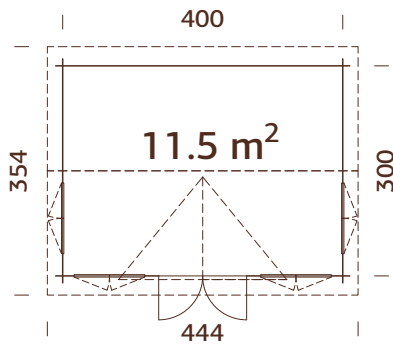

PALMAKO CABIN CLAUDIA 11,5 m²

ARTICLE NUMBER: 102519

TREATMENT OPTIONS

102520
brown dip

102522
grey dip

102521
clear white dip

34 mm

A: 234 cm
B: 347 cm

Included
19 mm

MODEL SPECIFICATIONS

Log measurements:

420x320 cm

Volume: 32,9 m³

Door/window type: Garden

Window glass:

Real glass, 4 mm

Door glass: Toughened glass, 4 mm

Window opening measurements: 90x123 cm

Door opening measurements: 114x186 cm

Door sill: low, covered with stainless steel

Roof boards: 19 mm

Roof area: 21,0 m²

Roof gradient: 35,2°

Gross ground area: 12,0 m²

OPTIONAL

Roofing felt (underlayer): 3 rolls, SBS roofing material: 3 rolls, shingles: 9 packs, roofing nails, rain gutters, extension, canopy roof, additional door and window. See Optional Products p. 256-273 for details.