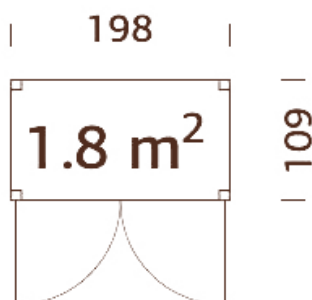

PALMAKO GREENHOUSE

ARTICLE NUMBER: 103376

MODEL SPECIFICATIONS

Measurements: 198x109x211 cm

Wall height: 192 cm

Total height: 211 cm

Volume: 3,6 m³

Roof area: 2,1 m²

Roof gradient: 3,0°

OPTIONAL

Crate-storage-seat, floor grate, worktop shelf, shelf 1.8, shelf 0.9, plant box, drawer, wall peg rack, door peg rack.

TREATMENT

103376

primer + white painted 2 layers (RAL 9016)