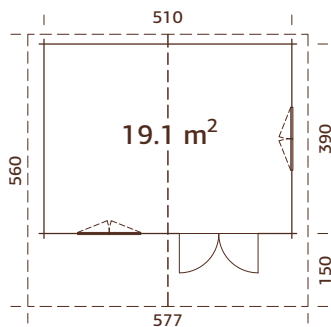

PALMAKO CABIN SALLY 19,1 m²

ARTICLE NUMBER: 102312

Double glazed.

TREATMENT OPTIONS

102313
brown dip

102315
grey dip

102314
clear white dip

44 mm

A: 205 cm
B: 267 cm

Included
19 mm

MODEL SPECIFICATIONS

Log measurements:

530x410 cm

Volume: 44,9 m³

Door/window type: Summer

Door/window glass:

Double glass, 3-9-3 mm

Window opening

measurements: 117x87 cm

Door opening

measurements: 151x186 cm

Door sill: low, covered with

stainless steel

Roof boards: 19 mm

Roof area: 35,3 m²

Roof gradient: 14,0°

Gross ground area: 19,9 m²

OPTIONAL

Roofing felt (underlayer): 8 rolls, SBS roofing material: 8 rolls, shingles: 13 packs, roofing nails, rain gutters, extension, canopy roof, additional door and window.

See Optional Products p. 256-273 for details.