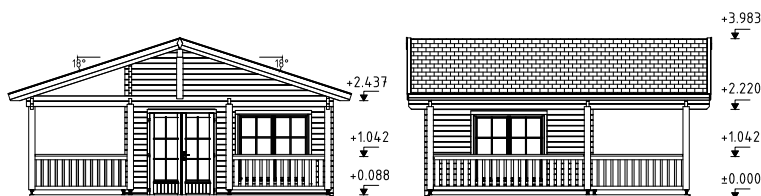

Double glazed.

Terrace boards are treated.

70 mm

A: 250 cm
B: 400 cm

Included
28 mm