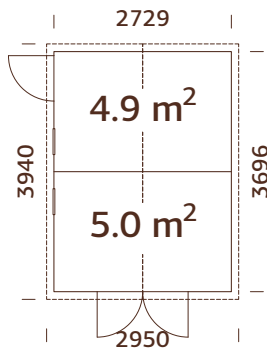

PALMAKO SHED DAN 9,9 m²

ARTICLE NUMBER: 101206

under
2,5m

Ready-made wall elements.

TREATMENT OPTIONS

101207
brown dip

101209
grey dip

101208
clear white dip

16 mm

A: 190 cm
B: 220 cm

Included
16 mm

MODEL SPECIFICATIONS

Wall measurements:

273x370 cm

Volume: 19,4 m³

Door/window glass:

Plexiglass

Fixed window, measurements:

44x44 cm

Door opening measurements:

75x169 cm, 138x182 cm

Roof boards: 16 mm

Roof area: 12,0 m²

Roof gradient: 15,0°

Gross ground area: 10,1 m²

OPTIONAL

Roofing felt (underlayer): 2 rolls, SBS roofing material: 2 rolls, shingles: 5 packs, roofing nails.

See Optional Products p. 256-273 for details.