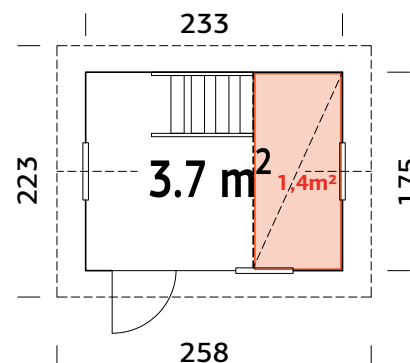

MODEL SPECIFICATIONS

- Length:** 361 cm
- Width:** 304 cm
- Safety area:** 761x704 cm
- Measurements of swing beam:** 90x90 mm, glued laminated wood
- Measurements of swing legs:** 70x70 mm
- Platform height for slide:** 150 cm

16 mm

A: 138 cm
B: 219 cm

Included
16 mm

PALMAKO KIDS GRETE 3,7 m²

ARTICLE NUMBER: 101245

MODEL SPECIFICATIONS

Wall measurements:

233x175 cm