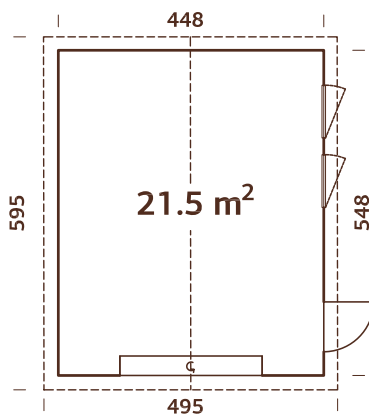

MODEL SPECIFICATIONS

Wall measurements: 448x548 cm

Volume: 55,4 m³

Door/window type: Summer

Door/window glass:

Double glass, 3-9-3 mm

Window opening

measurements: 69x38 cm

Door opening measurements:

78x181, 221x188 cm

Door sill: hard wood

Roof boards: 19 mm

Roof area: 30,4 m²

Roof gradient: 20,0°

Gross ground area: 24,6 m²

OPTIONAL

Roofing felt (underlayer): 7 rolls, SBS roofing material: 7 rolls, shingles: 13 packs, roofing nails, rain gutters, additional door and window, canopy roof, engine set for garage sectional door, single window elements.

See Optional Products p. 256-273 for details.

Door and window elements can be swapped.

Double glazed.

Trendy look! Fine-sawn cladding.

Ready-made wall elements with wind protection plastic!

Sectional door included.

160 mm

A: 216 cm
B: 316 cm

-

mm