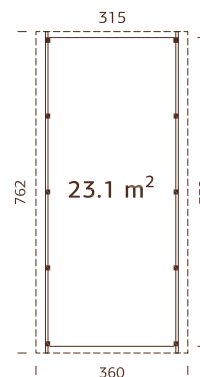

PALMAKO CARPORT KARL 23,1 m²

ARTICLE NUMBER: 101025

under
2,5m

Strong posts from laminated wood.
Extension is an optional extra.
See Optional Products.

MODEL SPECIFICATIONS

Measurements: 360x762 cm
Volume: 60,0 m³
Roof boards: 19 mm

Roof area: 27,4 m²
Roof gradient: 1,1°
Gross ground area: 27,4 m²

OPTIONAL

Roofing felt (underlayer): 6 rolls, SBS roofing material: 6 rolls, roofing nails, EPDM, rain gutters, anchors, arch from laminated wood, extension. See Optional Products p. 256-273 for details.

TREATMENT OPTIONS

101026 brown dip	101028 grey dip	101027 clear white dip	108958 white primer
120x120 mm	A: 215 cm B: 232 cm	-