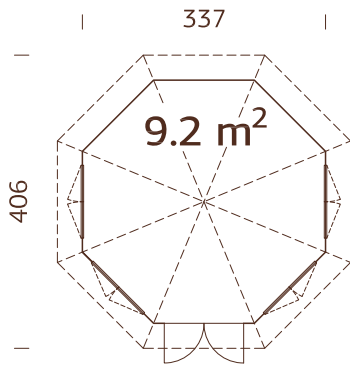

PALMAKO PAVILION VERONICA 4 9,2 m²

ARTICLE NUMBER: 107374

Double glazed.

Ready-made wall and roof elements.

34 mm

A: 222 cm
B: 326 cm

Included
19 mm

MODEL SPECIFICATIONS

Diameter: 337 cm

Volume: 23,4 m³

Door/window type:

Garden+

Window glass: Double glass,
3-6-3 mm

Door glass: Double
toughened glass, 4-6-4 mm

**Window opening
measurements:** 90x123 cm

**Door opening
measurements:**

124x181 cm

Door sill: low,
covered with stainless steel

Roof boards: 16 mm

Roof area: 15,3 m²

Roof gradient: 32,0°

Gross ground area: 9,4 m²

OPTIONAL

Shingles: 9 packs, roofing nails,
additional door and window.
See Optional Products p. 256-273
for details.