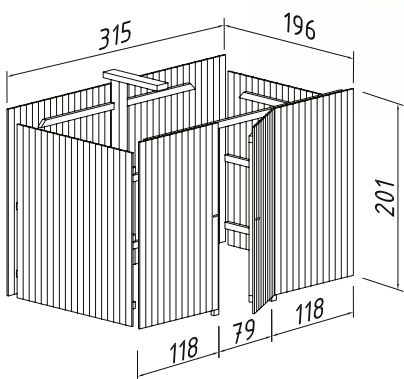

KARL 23,1 m² EXTENSION 6,2 m²

ARTICLE NUMBER: 102781

MODEL SPECIFICATIONS

Measurements: 315x196 cm

Volume: 12,4 m³

19 mm

-

TREATMENT OPTIONS

102782
brown dip

102784
grey dip

102783
clear white dip

108990
white primer

NEW