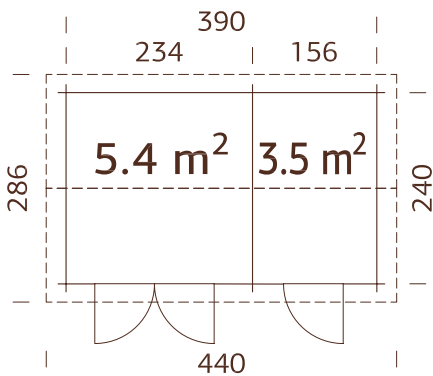

PALMAKO SHED JARI 8,9 m²

ARTICLE NUMBER: 101324

under
2,5m

TREATMENT OPTIONS

101325
brown dip

101327
grey dip

101326
clear white dip

28 mm

A: 194 cm
B: 235 cm

Included
19 mm

MODEL SPECIFICATIONS

Log measurements:

410x260 cm

Volume: 20,8 m³

Door opening

measurements:

156x180 cm, 78x180 cm

Roof boards: 19 mm

Roof area: 13,1 m²

Roof gradient: 15,2°

Gross ground area: 9,4 m²

OPTIONAL

Roofing felt (underlayer): 2 rolls, SBS roofing material: 2 rolls, shingles: 6 packs, roofing nails, rain gutters. See Optional Products p. 256-273 for details.