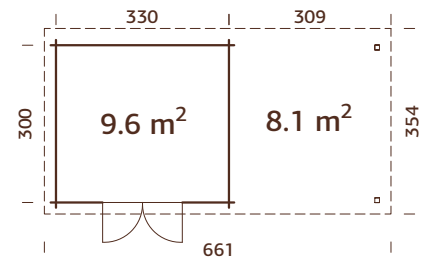

PALMAKO CABIN ELSA 9,6+8,1 m²

ARTICLE NUMBER: 101619

under
2,5m

Can be built in reverse!

MODEL SPECIFICATIONS

Log measurements:

637x320 cm

Volume: 20,4+17,0 m³

Door/window type: Garden

Door/window glass:

Real glass, 4 mm

Door opening

measurements: 140x180 cm

Door sill: low, covered with stainless steel

Roof boards: 19 mm

Roof area: 23,4 m²

Roof gradient: 0,9°

Gross ground area: 18,5 m²

OPTIONAL

Floor, roofing felt (underlayer): 5 rolls, SBS roofing material: 5 rolls, roofing nails, EPDM, rain gutters, canopy roof, additional door and window. See Optional Products p. 256-273 for details.

TREATMENT OPTIONS

101620
brown dip

28 mm

101622
grey dip

A: 211 cm
B: 221 cm

101621
clear white dip

NB! Floor is an optional extra! 19 mm