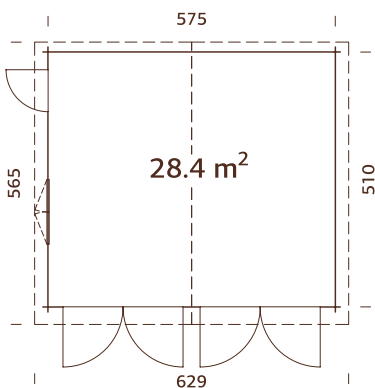

MODEL SPECIFICATIONS

Log measurements: 595x530 cm

Volume: 73,5 m³

Door/window type: Garden+

Door/window glass:

Double glass, 3-6-3 mm

Window opening

measurements: 119x89 cm

Door opening

measurements: 73x175 cm

Wooden gate opening

measurements: 225x193 cm

Art. No. Wooden gate: 103555

Roof boards: 19 mm

Roof area: 36,8 m²

Roof gradient: 16,8°

Gross ground area: 29,3 m²

OPTIONAL

Roofing felt (underlayer): 9 rolls, SBS roofing material: 9 rolls, shingles: 14 packs, roofing nails, rain gutters, extension, canopy roof, additional door and window, engine set for garage sectional door.

See Optional Products p. 256-273 for details.

Double glazed.

Strong purlins from laminated wood.

44 mm

A: 217 cm
B: 310 cm

-

TREATMENT OPTIONS

natural, untreated wood

brown dip

grey dip

clear white dip

Roger 28,4 m² kit without door

101907

101908

101910

101909

Roger 28,4 m² with wooden gate

102399

102400

102402

102401

Roger 28,4 m² with sectional door

102403

102404

102406

102405