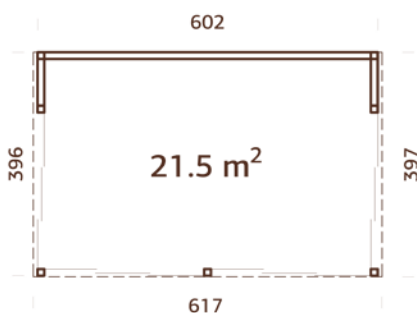

88 mm

A: 225 cm
B: 288 cm

-

PALMAKO PAVILION NOVA 21,5 m²

ARTICLE NUMBER: 108609

Nova 21,5 m² kit without sliding door and polycarbonate roof
Article number: 108605

MODEL SPECIFICATIONS

Wall measurements: 602x396 cm