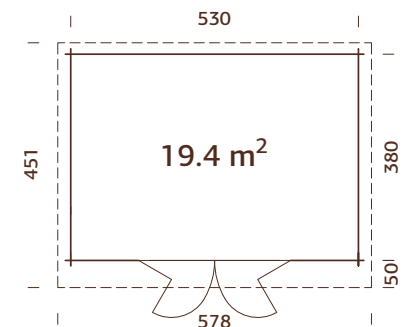

PALMAKO CABIN LEA 19,4 m²

ARTICLE NUMBER: 101736

under
2,5m

Bifold doors.
Double glazed.

MODEL SPECIFICATIONS

Log measurements:

550x400 cm

Volume: 42,0 m³

Door/window type: Garden+

Door/window glass: Double toughened glass, 4-9-4 mm

Bi-fold door opening

measurements: 265x183 cm

Door sill: low, covered with stainless steel

Roof boards: 19 mm

Roof area: 25,8 m²

Roof gradient: 5,2°

Gross ground area: 20,1 m²

TREATMENT OPTIONS

101737
brown dip

101739
grey dip

101738
clear white dip

44 mm

A: 200 cm
B: 249 cm

Included
19 mm

OPTIONAL

Roofing felt (underlayer): 6 rolls, SBS roofing material: 6 rolls, roofing nails, EPDM, rain gutters, extension, canopy roof, additional door. See Optional Products p. 256-273 for details.