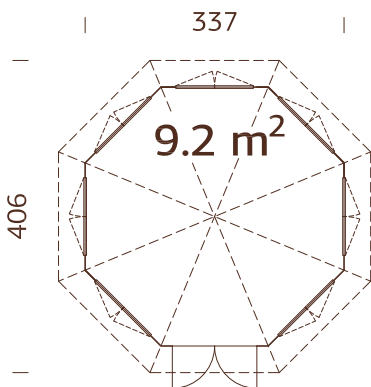

PALMAKO PAVILION VERONICA 7 9,2 m²

ARTICLE NUMBER: 107373

Double glazed.

Ready-made wall and roof elements.

34 mm

A: 222 cm
B: 326 cm

Included
19 mm

MODEL SPECIFICATIONS

Diameter: 337 cm

Volume: 23,4 m³

Door/window type:

Garden+

Window glass: Double glass,
3-6-3 mm

Door glass: Double
toughened glass, 4-6-4 mm

**Window opening
measurements:** 90x123 cm

**Door opening
measurements:**

124x181 cm

Door sill: low,
covered with stainless steel

Roof boards: 16 mm

Roof area: 15,3 m²

Roof gradient: 32,0°

Gross ground area: 9,4 m²

OPTIONAL

Shingles: 9 packs, roofing nails,
additional door. See Optional
Products p. 256-273 for details.