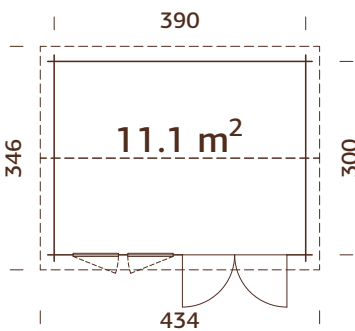

PALMAKO CABIN IRIS 11,1 m²

ARTICLE NUMBER: 102185

under
2,5m

Double glazed.
Includes door
and window bars.