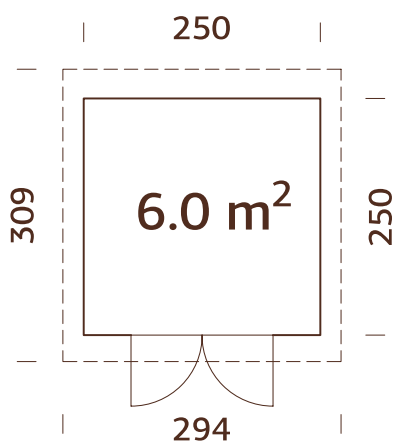

ARTICLE NUMBER: 101430

under
2,5m

Modern corner connection.

MODEL SPECIFICATIONS

Wall measurements:

250x250 cm

Volume: 12,8 m³

Door/window type: Garden