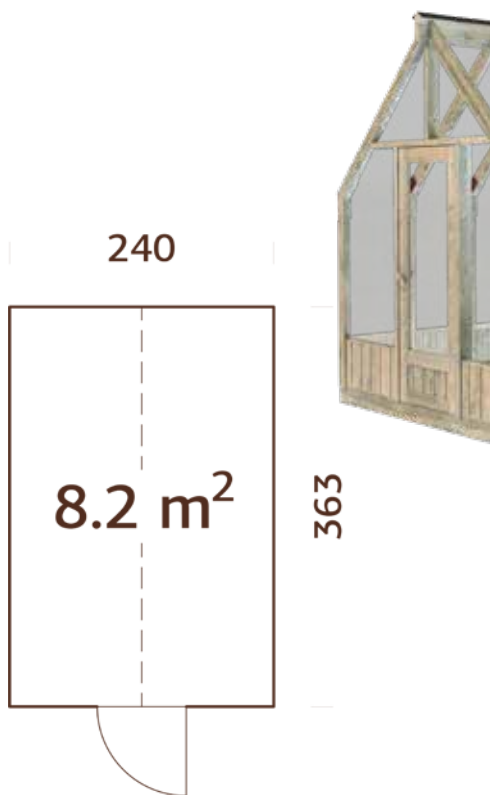

PALMAKO GLASSHOUSE EMILIA 8,2 m²

NEW!

ARTICLE NUMBER: 108999

Automatically opening window.

MODEL SPECIFICATIONS

Wall measurements: 240x363 cm

Volume: 19,4 m³

Door type: Eco

Glass: Toughened, 4 mm

Roof area: 12,5 m²

Roof gradient: 45°

Gross ground area: 8,7 m²