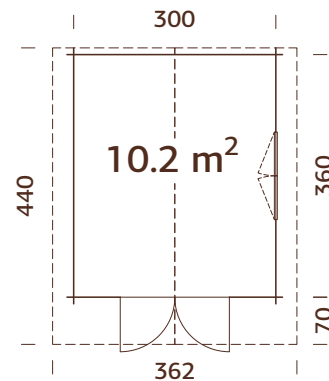

PALMAKO CABIN SALLY 10,2 m²

ARTICLE NUMBER: 102270

Double glazed.

MODEL SPECIFICATIONS

Log measurements:

320x380 cm

Volume: 23,5 m³

Door/window type: Summer

Door/window glass:

Double glass, 3-9-3 mm

Window opening

measurements: 117x87 cm

Door opening

measurements: 151x186 cm

Door sill: low, covered with

stainless steel

Roof boards: 19 mm

Roof area: 16,7 m²

Roof gradient: 19,2°

Gross ground area: 10,8 m²

OPTIONAL

Roofing felt (underlayer): 3 rolls, SBS roofing material: 3 rolls, shingles: 7 packs, roofing nails, rain gutters, extension, canopy roof, additional door and window.

See Optional Products p. 256-273 for details.

TREATMENT OPTIONS

102271
brown dip

44 mm

102273
grey dip

A: 205 cm
B: 263 cm

102272
clear white dip

Included
19 mm