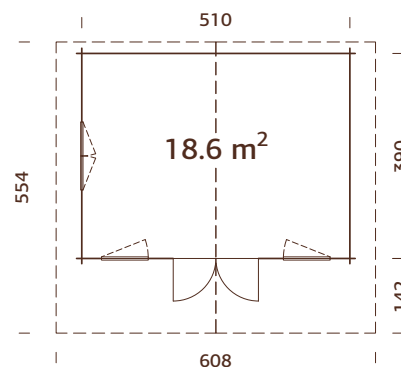

PALMAKO CABIN HELENA 18,6 m²

ARTICLE NUMBER: 102511

Double glazed.

MODEL SPECIFICATIONS

Log measurements:

530x410 cm

Volume: 47,3 m³

Door/window type: Summer

Door/window glass:

Double glass, 3-9-3 mm

Window opening

measurements: 76x92 cm,

117x92 cm

Door opening

measurements:

151x183 cm

Door sill: low, covered with

stainless steel

Roof boards: 19 mm

Roof area: 34,7 m²

Roof gradient: 16,6°

Gross ground area: 19,9 m²

TREATMENT OPTIONS

102512
brown dip

70 mm

102514
grey dip

A: 216 cm
B: 290 cm

102513
clear white dip

Included
19 mm

OPTIONAL

Roofing felt (underlayer): 8 rolls, SBS roofing material: 8 rolls, shingles: 13 packs, roofing nails, rain gutters, extension, canopy roof, additional door and window.

See Optional Products p. 256-273 for details.