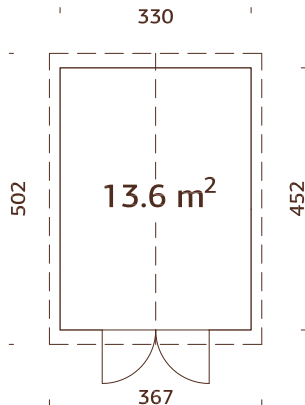

PALMAKO SHED MARTIN 13,6 m²

ARTICLE NUMBER: 101045

Ready-made wall elements
with wind protection plastic!
Trendy look! Fine-sawn cladding.

88 mm

A: 203 cm
B: 296 cm

Included
19 mm