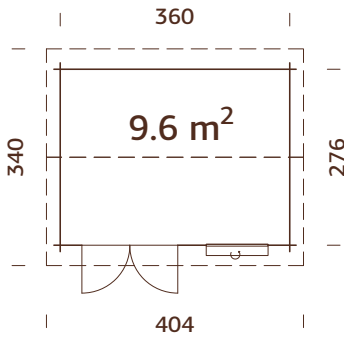

PALMAKO CABIN IRIS 9,6 m²

ARTICLE NUMBER: 101978

under
2,5m

Includes door
and window bars.