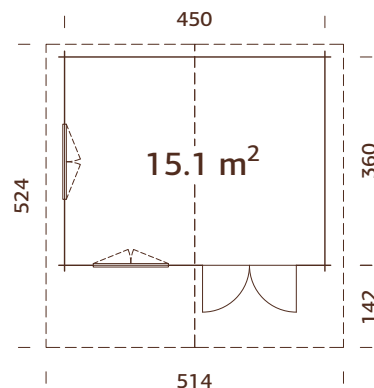

PALMAKO CABIN HELENA 15,1 m²

ARTICLE NUMBER: 102318

Double glazed.

MODEL SPECIFICATIONS

Log measurements:

470x380 cm

Volume: 37,2 m³

Door/window type: Summer

Door/window glass:

Double glass, 3-9-3 mm

Window opening

measurements: 117x92 cm

Door opening

measurements: 151x183 cm

Door sill: low, covered with

stainless steel

Roof boards: 19 mm

Roof area: 27,6 m²

Roof gradient: 15,4°

Gross ground area: 16,2 m²

TREATMENT OPTIONS

102319
brown dip

70 mm

102321
grey dip

A: 216 cm
B: 285 cm

102320
clear white dip

Included
19 mm

OPTIONAL

Roofing felt (underlayer): 7 rolls, SBS roofing material: 7 rolls, shingles: 11 packs, roofing nails, rain gutters, extension, canopy roof, additional door and window.

See Optional Products p. 256-273 for details.