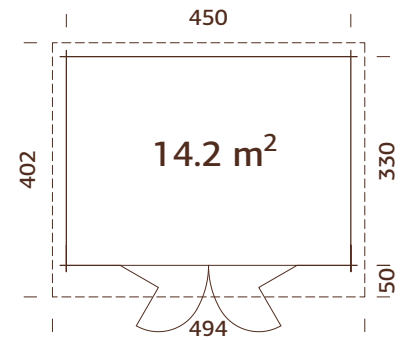

PALMAKO CABIN LEA 14,2 m²

ARTICLE NUMBER: 101728

under
2,5m

Bifold doors.
Double glazed.

MODEL SPECIFICATIONS

Log measurements:

470x350 cm

Volume: 31,6 m³

Door/window type: Garden+

Door/window glass: Double toughened glass, 4-9-4 mm

Bi-fold door opening

measurements: 265x183 cm

Door sill: low, covered with stainless steel

Roof boards: 19 mm

Roof area: 19,2 m²

Roof gradient: 4,0°

Gross ground area: 14,9 m²

TREATMENT OPTIONS

101729
brown dip

101731
grey dip

101730
clear white dip

44 mm

A: 211 cm
B: 244 cm

Included
19 mm

OPTIONAL

Roofing felt (underlayer): 3 rolls, SBS roofing material: 3 rolls, roofing nails, EPDM, rain gutters, extension, canopy roof, additional door. See Optional Products p. 256-273 for details.