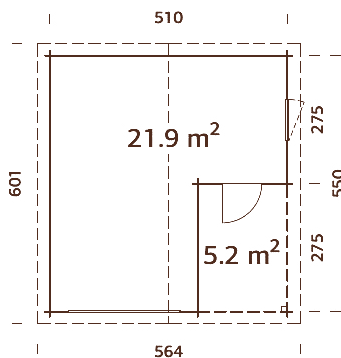

MODEL SPECIFICATIONS

Log measurements: 530x570 cm

Volume: 60,0 m³

Door/window type: Garden+

Door/window glass:

Double glass, 3-6-3 mm

Window opening measurements: 78x89 cm

Door opening measurements: 73x175 cm

Wooden gate opening

measurements: 225x193 cm

Art. No. Wooden gate: 103555

Roof boards: 19 mm

Roof area: 35,4 m²

Roof gradient: 18,7°

Gross ground area: 28,1 m²

OPTIONAL

Roofing felt (underlayer): 7 rolls, SBS roofing material: 7 rolls, shingles: 14 packs, roofing nails, rain gutters, extension, canopy roof, additional door and window, engine set for garage sectional door.

See Optional Products p. 256-273 for details.

Double glazed.
Strong purlins
from laminated wood.
Can be built in reverse!

TREATMENT OPTIONS

natural,
untreated wood

brown dip

grey dip

clear white dip

44 mm

A: 228 cm
B: 321 cm

-

Roger 21,9+5,2 m² kit without door

101872

101873

101875

101874

Roger 21,9+5,2 m² with wooden gate

102482

102483

102485

102484

Roger 21,9+5,2 m² with sectional door

102486

102487

102489

102488