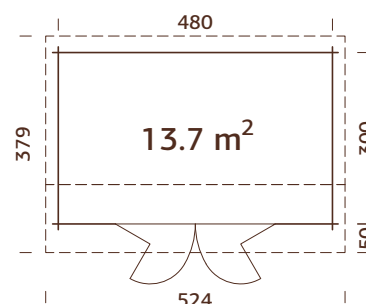

ARTICLE NUMBER: 101732

under
2,5m

Bifold doors.
Double glazed.
Strong purlins from laminated wood.

MODEL SPECIFICATIONS

Log measurements:

500x320 cm

Volume: 31,6 m³

Door/window type: Garden+