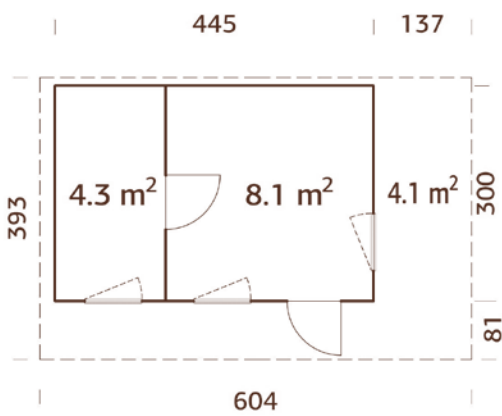

PALMAKO MODERN LOOK HOUSE GRACE

ARTICLE NUMBER: 108588

12,4+4,1 m²

MODEL SPECIFICATIONS

Wall measurements:

445+137x300 cm

Volume: 28,8 m³

Door/window type: Living

Door/window glass: Double toughened glass, 4-18-4 mm

Window opening measurements: 42x142 cm

Door opening measurements:

62x188 cm

Door sill: low, covered with stainless steel

Roof boards: 19 mm

Roof area: 23,7 m²

Roof gradient: 5,0°

Gross ground area: 13,4+4,1 m²

OPTIONAL

Roofing felt (underlayer): 5 rolls, SBS roofing material: 5 rolls, roofing nails, EPDM, rain gutters, additional door and window.

See Optional Products p. 256-273 for details.

Glue laminated wall panels.

Strong purlins from laminated wood.

56 mm

A: 215 cm
B: 258 cm

Included
28 mm