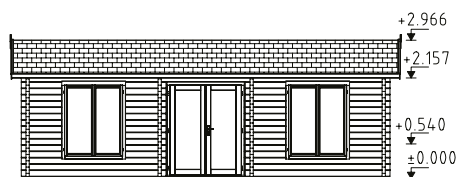

See Optional Products p. 256-273 for details.

Double glazed.

Terrace boards are treated.

70 mm

A: 229 cm
B: 297 cm

Included
28 mm

WE PRODUCE COTTAGES OF YOUR DREAMS

We offer houses with wall thicknesses of 44 mm and 70 mm solid timber, as well as 88 mm, 114 mm and 134 mm laminated timber.