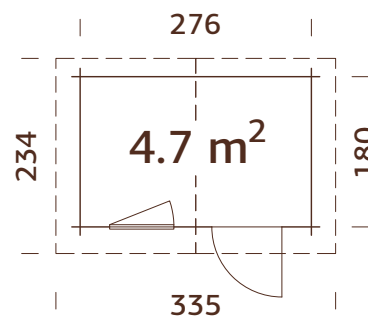

PALMAKO CABIN KLARA 4,7 m²

ARTICLE NUMBER: 101827

under
2,5m

MODEL SPECIFICATIONS

Log measurements:

296x200 cm

Volume: 10,1 m³

Door/window type: Garden

Door/window glass:

Real glass, 4 mm

Window opening

measurements: 66x89 cm

Door opening

measurements: 73x175 cm

Door sill: low,

covered with stainless steel

Roof boards: 16 mm

Roof area: 8,0 m²

Roof gradient: 16,2°

Gross ground area: 5,0 m²

TREATMENT OPTIONS

101828
brown dip

101830
grey dip

101829
clear white dip

28 mm

A: 194 cm
B: 235 cm

NB! Floor is an optional extra! 19 mm

OPTIONAL

Floor, roofing felt (underlayer): 2 rolls, SBS roofing material: 2 rolls, shingles: 4 packs, roofing nails, rain gutters, additional door and window. See Optional Products p. 256-273 for details.